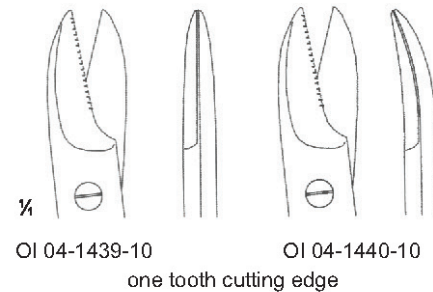

IRIS-FINE
 OI 04-1424-11
 11.5 cm/4 1/2"

IRIS-FINE
 OI 04-1425-11
 11.5 cm/4 1/2"
 angled

Pointed

curved
 OI 04-1427-11
 straight
 OI 04-1426-11

Blunt

straight
 OI 04-1428-11
 curved
 OI 04-1429-11

STEVENS-TENOTOMY
 11.5 cm/4 1/2"

OI 04-1430-11
 Straight
 OI 04-1431-11
 Curved

STRABISMUS
 11.5 cm/4 1/2"

ENUCLEATION
 OI 04-1432-11
 11 cm/4 3/8"

UNIVERSAL
 OI 04-1433-12
 12 cm/4 3/4"
 one saw edge

OI 04-1434-10
 10 cm/3 1/8"
 saw edge

BEEBEE
 10.5 cm/4 1/8"

OI 04-1441-12
 12 cm/4 3/4"
 saw edge

OI 04-1442-10
 10.5 cm/4 1/8"
 saw edge

OI 04-1443-15
 15.5 cm/6 1/8"
 saw edge

HARVEY
 OI 04-1444-12
 12.5 cm/4 3/8"

12 cm/4 3/4"

OI 04-1445-12
 Straight
 Sharp/Blunt