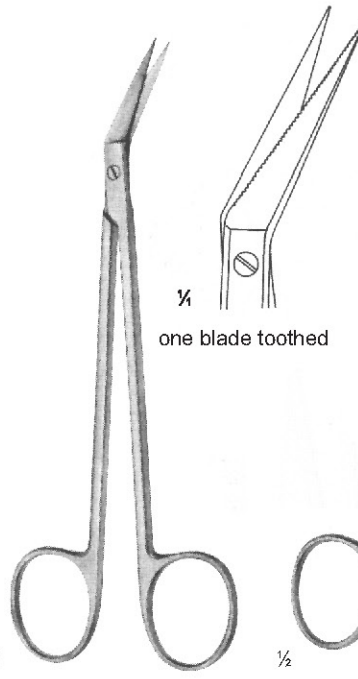

OI 04-1446-12
 Straight
 Sharp/Sharp

OI 04-1447-12
 Curved
 Sharp/Blunt

OI 04-1448-12
 Curved
 Sharp/Sharp

Fine Scissors

GOLDMANN-FOX
 13 cm/5 1/4"

OI 04-1449-13
 Straight

OI 04-1450-13
 Curved

OI 04-1451-13
 Straight

OI 04-1452-13
 Curved

Toothed Blades

QUINBY
OI 04-1453-12
12.5 cm/4 7/8"

NEUMANN
OI 04-1454-12
12 cm/4 3/4"

OI 04-1455-08
8 cm/3 1/4"
delicate

LOCKLIN
OI 04-1456-16
16 cm/6 1/4"

LOCKLIN
OI 04-1457-16
16 cm/6 1/4"

OI 04-1458-12
Straight

WAGNER
12 cm/4 3/4"

OI 04-1460-12
Straight

WAGNER
12 cm/4 3/4"
Saw edge

REYNOLDS
Straight
OI 04-1462-14 14.5 cm/5 3/4"
OI 04-1462-15 15.5 cm/6 1/8"
OI 04-1462-17 17.5 cm/6 7/8"
OI 04-1462-18 18.0 cm/7 1/8"