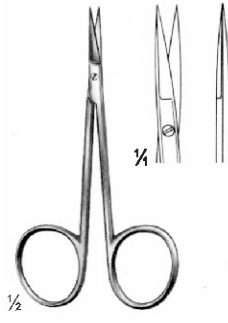

BEEBEE
 10.5 cm/4 1/8"

OI 04-1441-12
 12 cm/4 3/4"
 saw edge

OI 04-1442-10
 10.5 cm/4 1/8"
 saw edge

OI 04-1443-15
 15.5 cm/6 1/8"
 saw edge

HARVEY
 OI 04-1444-12
 12.5 cm/4 3/8"

12 cm/4 3/4"

OI 04-1445-12
 Straight
 Sharp/Blunt

OI 04-1446-12
 Straight
 Sharp/Sharp

OI 04-1447-12
 Curved
 Sharp/Blunt

OI 04-1448-12
 Curved
 Sharp/Sharp

Fine Scissors

GOLDMANN-FOX
 13 cm/5 1/4"

OI 04-1449-13
 Straight

OI 04-1450-13
 Curved

OI 04-1451-13
 Straight

OI 04-1452-13
 Curved

Toothed Blades

QUINBY
OI 04-1453-12
12.5 cm/4 7/8"

NEUMANN
OI 04-1454-12
12 cm/4 3/4"

OI 04-1455-08
8 cm/3 1/4"
delicate

LOCKLIN
OI 04-1456-16
16 cm/6 1/4"

LOCKLIN
OI 04-1457-16
16 cm/6 1/4"

OI 04-1458-12
Straight

WAGNER
12 cm/4 3/4"

OI 04-1460-12
Straight

WAGNER
12 cm/4 3/4"
Saw edge

REYNOLDS
Straight
OI 04-1462-14 14.5 cm/5 3/4"
OI 04-1462-15 15.5 cm/6 1/8"
OI 04-1462-17 17.5 cm/6 7/8"
OI 04-1462-18 18.0 cm/7 1/8"