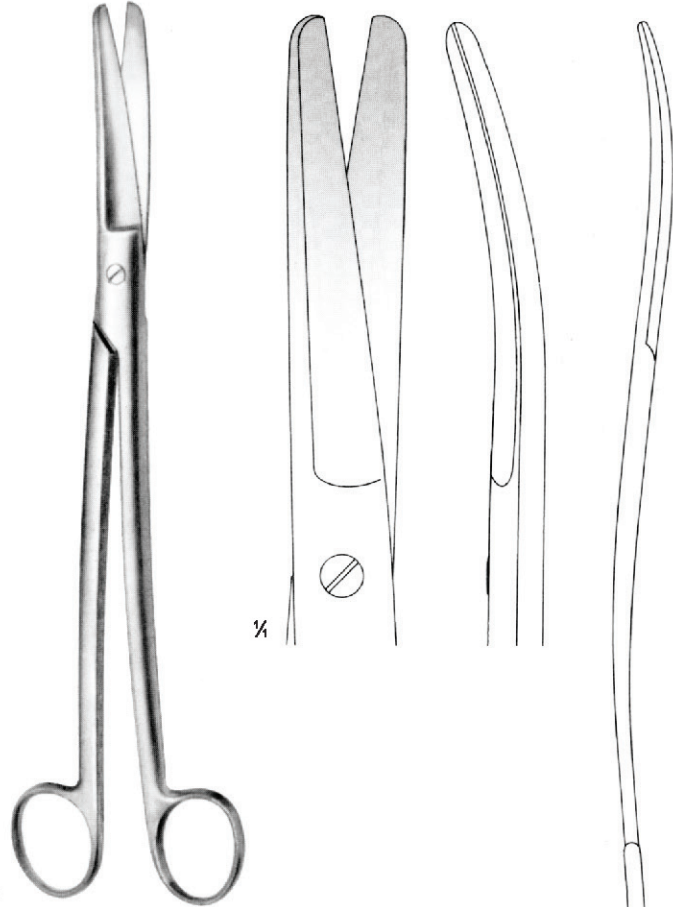

MOD. USA
 OI 04-1388-10
 10.5 cm/4 1/4"

WALDMANN
OI 04-1389-18
18 cm/7 1/8"
Non-Serrated

GOOD
OI 04-1391-19
19 cm/7 1/2"

OI 04-1392-20
20 cm/7 7/8"
straight

OI 04-1393-20
20 cm/7 7/8"
curved

OI 04-1394-23 23 cm/9"
OI 04-1394-25 25 cm/9 7/8"
Straight

OI 04-1395-23
23 cm/9"
curved

SCISSORS

SIMS-SIEBOLD
 straight
 OI 04-1396-24
 24 cm/9 1/2"

SIMS-SIEBOLD
 S-Shaped
 OI 04-1397-24
 24 cm/9 1/2"

LEXER-FINO
 OI 04-1398-16
 16 cm/6 1/4"
 Straight

LEXER-FINO
 OI 04-1399-16
 16 cm/6 1/4"
 Curved