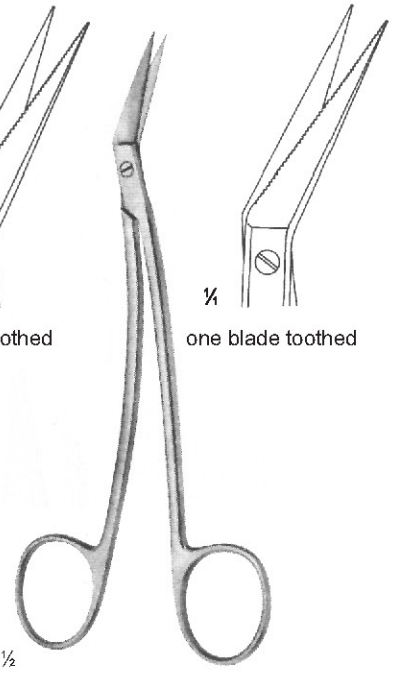

OI 04-1446-12
 Straight
 Sharp/Sharp

OI 04-1447-12
 Curved
 Sharp/Blunt

OI 04-1448-12
 Curved
 Sharp/Sharp

Fine Scissors

GOLDMANN-FOX
 13 cm/5 1/4"

OI 04-1449-13
 Straight

OI 04-1450-13
 Curved

OI 04-1451-13
 Straight

OI 04-1452-13
 Curved

Toothed Blades

QUINBY
OI 04-1453-12
12.5 cm/4 7/8"

NEUMANN
OI 04-1454-12
12 cm/4 3/4"

OI 04-1455-08
8 cm/3 1/4"
delicate

LOCKLIN
OI 04-1456-16
16 cm/6 1/4"

LOCKLIN
OI 04-1457-16
16 cm/6 1/4"

OI 04-1458-12
Straight

WAGNER
12 cm/4 3/4"

OI 04-1460-12
Straight

WAGNER
12 cm/4 3/4"
Saw edge

REYNOLDS
Straight
OI 04-1462-14 14.5 cm/5 3/4"
OI 04-1462-15 15.5 cm/6 1/8"
OI 04-1462-17 17.5 cm/6 7/8"
OI 04-1462-18 18.0 cm/7 1/8"