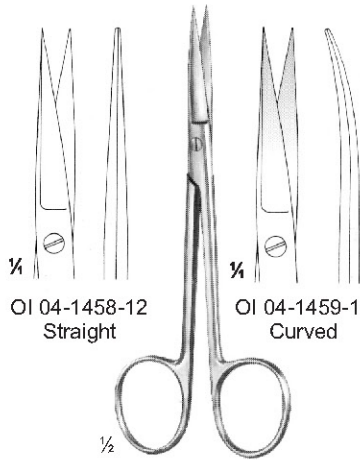

BEEBEE
 10.5 cm/4 1/8"

OI 04-1441-12
 12 cm/4 3/4"
 saw edge

OI 04-1442-10
 10.5 cm/4 1/8"
 saw edge

OI 04-1443-15
 15.5 cm/6 1/8"
 saw edge

HARVEY
 OI 04-1444-12
 12.5 cm/4 3/8"

12 cm/4 3/4"

OI 04-1445-12
 Straight
 Sharp/Blunt

OI 04-1446-12
 Straight
 Sharp/Sharp

OI 04-1447-12
 Curved
 Sharp/Blunt

OI 04-1448-12
 Curved
 Sharp/Sharp

Fine Scissors

GOLDMANN-FOX
 13 cm/5 1/4"

OI 04-1449-13
 Straight

OI 04-1450-13
 Curved

OI 04-1451-13
 Straight

OI 04-1452-13
 Curved

Toothed Blades

QUINBY
OI 04-1453-12
12.5 cm/4 7/8"

NEUMANN
OI 04-1454-12
12 cm/4 3/4"

OI 04-1455-08
8 cm/3 1/4"
delicate

LOCKLIN
OI 04-1456-16
16 cm/6 1/4"

LOCKLIN
OI 04-1457-16
16 cm/6 1/4"

OI 04-1458-12
Straight

WAGNER
12 cm/4 3/4"

OI 04-1460-12
Straight

WAGNER
12 cm/4 3/4"
Saw edge

REYNOLDS
Straight
OI 04-1462-14 14.5 cm/5 3/4"
OI 04-1462-15 15.5 cm/6 1/8"
OI 04-1462-17 17.5 cm/6 7/8"
OI 04-1462-18 18.0 cm/7 1/8"