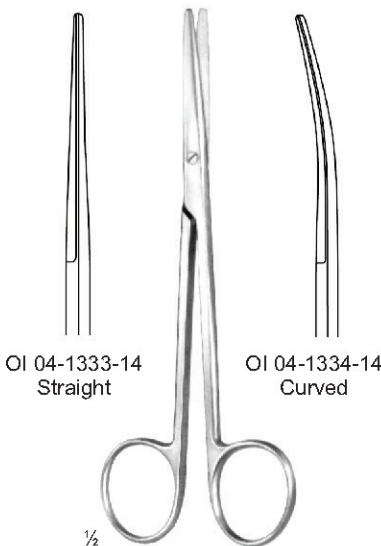

MAYO-HARRINGTON
 straight
 OI 04-1318-23 23 cm/9"
 OI 04-1318-28 28 cm/11"
 curved
 OI 04-1319-23
 OI 04-1319-28

MAYO-STILLE
 straight
 OI 04-1320-15 15 cm/5 7/8"
 OI 04-1320-16 16.5 cm/6 1/2"
 OI 04-1320-17 17 cm/6 3/4"
 OI 04-1320-19 19.5 cm/7 1/2"
 OI 04-1320-21 21 cm/8 1/4"
 curved
 OI 04-1321-15
 OI 04-1321-16
 OI 04-1321-17
 OI 04-1321-19
 OI 04-1321-21

MAYO-NOBLE
16.5 cm/6 1/2"

OI 04-1322-16
straight

OI 04-1323-16
curved

WERTHEIM

OI 04-1324-20
20 cm/7 7/8"

OI 04-1324-23
23 cm/9"

SCISSORS

DUBOIS
 OI 04-1325-27
 27 cm/10 1/2"
 Straight

KELLY

DOYEN
 17.5 cm/6 7/8"

METZENBAUM BABY
 OI 04-1331-11
 11.5 cm/4 1/2"
 Straight

METZENBAUM
 14.5 cm/5 3/4"
 blunt/blunt

METZENBAUM
 14.5 cm/5 3/4"
 sharp/blunt

METZENBAUM
 14.5 cm/5 3/4"
 sharp/sharp

METZENBAUM-NELSON
blunt/blunt