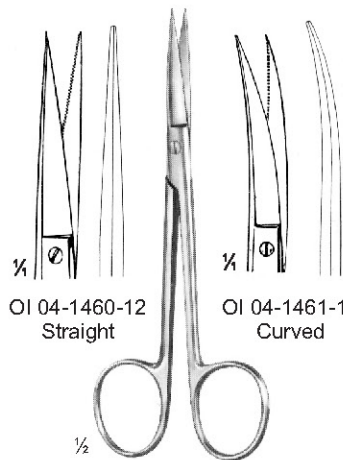

BEEBEE
 10.5 cm/4 1/8"

OI 04-1441-12
 12 cm/4 3/4"
 saw edge

OI 04-1442-10
 10.5 cm/4 1/8"
 saw edge

OI 04-1443-15
 15.5 cm/6 1/8"
 saw edge

HARVEY
 OI 04-1444-12
 12.5 cm/4 3/8"

12 cm/4 3/4"

OI 04-1445-12
 Straight
 Sharp/Blunt

OI 04-1446-12
 Straight
 Sharp/Sharp

OI 04-1447-12
 Curved
 Sharp/Blunt

OI 04-1448-12
 Curved
 Sharp/Sharp

Fine Scissors

GOLDMANN-FOX
 13 cm/5 1/4"

OI 04-1449-13
 Straight

OI 04-1450-13
 Curved

OI 04-1451-13
 Straight

OI 04-1452-13
 Curved

Toothed Blades

QUINBY
OI 04-1453-12
12.5 cm/4 7/8"

NEUMANN
OI 04-1454-12
12 cm/4 3/4"

OI 04-1455-08
8 cm/3 1/4"
delicate

LOCKLIN
OI 04-1456-16
16 cm/6 1/4"

LOCKLIN
OI 04-1457-16
16 cm/6 1/4"

OI 04-1458-12
Straight

WAGNER
12 cm/4 3/4"

OI 04-1460-12
Straight

WAGNER
12 cm/4 3/4"
Saw edge

REYNOLDS
Straight
OI 04-1462-14 14.5 cm/5 3/4"
OI 04-1462-15 15.5 cm/6 1/8"
OI 04-1462-17 17.5 cm/6 7/8"
OI 04-1462-18 18.0 cm/7 1/8"