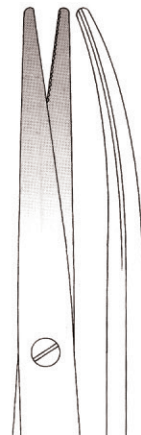

- EN** TC Super-Cut Scissors
- DE** TC Super-Cut Scheren
- ES** Tijeras Super-Cut TC

Page 85 to 86

For synthetic suture material
 one toothed cutting edge

OI 07-1901-14
 14.5 cm/5 3/4"

OI 07-1901-18
 18 cm/7 1/8"

OI 07-1901-20
 20.5 cm/8 1/8"

OI 07-1901-23
 23 cm/9"

OI 07-1901-25
 25 cm/9 7/8"

OI 07-1901-30
 30 cm/11 3/4"

TC SUPERCUT SCISSORS

For synthetic suture material
 one toothed cutting edge

OI 07-1902-14
 14.5 cm/5 3/4"

OI 07-1902-17
 17 cm/6 3/4"

OI 07-1902-23
 23 cm/9"