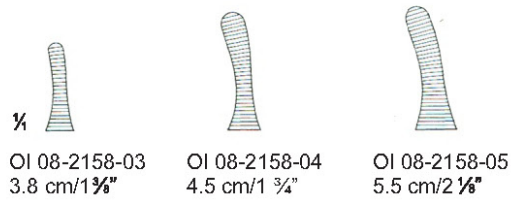

FEILCHENFELD

OI 08-2130-08
8.5 cm/3 3/8"
Littauer

HUNTER
10.5 cm/4 1/8"

WALTER-CARMALT
10.5 cm/4 1/8"

OI 08-2143-11
No. 3
11.5 cm/4 1/2"

OI 08-2144-11
No. 4
11 cm/4 1/2"

OI 08-2145-11
No. 5
11 cm/4 1/2"

OI 08-2146-11
No. 7
11.5 cm/4 1/2"

OI 08-2147-10
10.5 cm/4 1/8"

OI 08-2148-10
10.5 cm/4 1/8"

OI 08-2149-11
11.5 cm/4 1/2"

OI 08-2150-11
11.5 cm/4 1/2"

DIEFFENBACH

DIEFFENBACH

JOHNS-HOPKINS

Length	45 mm	50 mm	60 mm	40 mm	45 mm	50 mm
Jaw Length	8 mm	12 mm	20 mm	8 mm	12 mm	20 mm
Closing Pressure	50 gr	50 gr	50 gr	50 gr	50 gr	50 gr
Weight	3 gr	3 gr	3 gr	3 gr	3 gr	3 gr