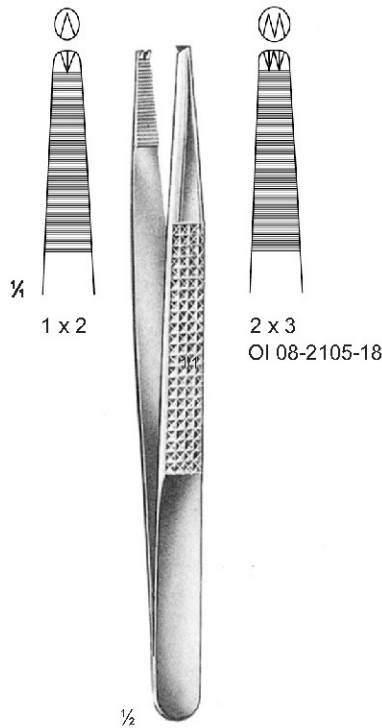

BONNEY
OI 08-2104-18
18 cm/7 1/8"