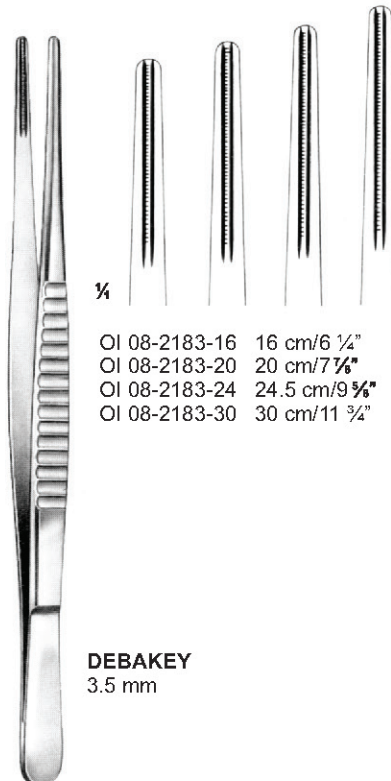

OI 08-2176-09
 9 cm/3 1/2"

OI 08-2176-11
 11 cm/4 3/8"

GLOVER

OI 08-2177-06
 6.5 cm/2 1/2"

OI 08-2177-07
 7 cm/2 3/4"

OI 08-2177-08
 8.5 cm/3 3/8"

OI 08-2177-10
 10.5 cm/4 1/8"

GLOVER

- EN —●— Bulldog Clamps
- DE —●— Bulldogklemmen
- ES —●— Clamps bulldog

Applying forceps for Johns-Hopkins
and DeBakey Bulldog clamps

ATRAUMA

- ¼
 OI 08-2179-16 16 cm/6 ¼"
 OI 08-2179-20 20 cm/7 ⅞"
 OI 08-2179-24 24.5 cm/9 ⅝"
 OI 08-2179-30 30 cm/11 ¾"

DEBAKEY
2.7 mm

- ¼
 OI 08-2180-16 16 cm/6 ¼"
 OI 08-2180-20 20 cm/7 ⅞"
 OI 08-2180-24 24.5 cm/9 ⅝"

DEBAKEY
1.5 mm

- ¼
 OI 08-2181-16 16 cm/6 ¼"
 OI 08-2181-20 20 cm/7 ⅞"
 OI 08-2181-24 24.5 cm/9 ⅝"
 OI 08-2181-30 30 cm/11 ¾"

DEBAKEY
2 mm

- ¼
 OI 08-2182-16 16 cm/6 ¼"
 OI 08-2182-19 19.5 cm/7 ½"
 OI 08-2182-24 24.5 cm/9 ⅝"
 OI 08-2182-29 29.5 cm/11 ⅝"

DEBAKEY
2 mm

- ¼
 OI 08-2183-16 16 cm/6 ¼"
 OI 08-2183-20 20 cm/7 ⅞"
 OI 08-2183-24 24.5 cm/9 ⅝"
 OI 08-2183-30 30 cm/11 ¾"