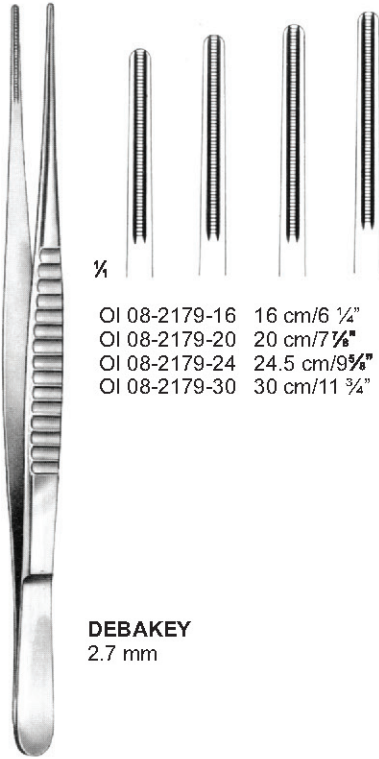

DEBAKEY

OI 08-2175-07
7.5 cm/3"

OI 08-2175-08
8.5 cm/3 3/8"

OI 08-2175-09
9.5 cm/3 7/8"

OI 08-2175-11
11 cm/4 3/8"

ATRAUMA

OI 08-2176-07
 7 cm/2 3/4"

OI 08-2176-08
 7.5 cm/3"

OI 08-2176-09
 9 cm/3 1/2"

OI 08-2176-11
 11 cm/4 3/8"

GLOVER

OI 08-2177-06
 6.5 cm/2 1/2"

OI 08-2177-07
 7 cm/2 3/4"

OI 08-2177-08
 8.5 cm/3 3/8"

OI 08-2177-10
 10.5 cm/4 1/8"

GLOVER

- EN —●— Bulldog Clamps
- DE —●— Bulldogklemmen
- ES —●— Clamps bulldog

Applying forceps for Johns-Hopkins
and DeBakey Bulldog clamps

ATRAUMA

- ¼
 OI 08-2179-16 16 cm/6 ¼"
 OI 08-2179-20 20 cm/7 ⅞"
 OI 08-2179-24 24.5 cm/9 ⅝"
 OI 08-2179-30 30 cm/11 ¾"

DEBAKEY
2.7 mm

- ¼
 OI 08-2180-16 16 cm/6 ¼"
 OI 08-2180-20 20 cm/7 ⅞"
 OI 08-2180-24 24.5 cm/9 ⅝"

DEBAKEY
1.5 mm

- ¼
 OI 08-2181-16 16 cm/6 ¼"
 OI 08-2181-20 20 cm/7 ⅞"
 OI 08-2181-24 24.5 cm/9 ⅝"
 OI 08-2181-30 30 cm/11 ¾"