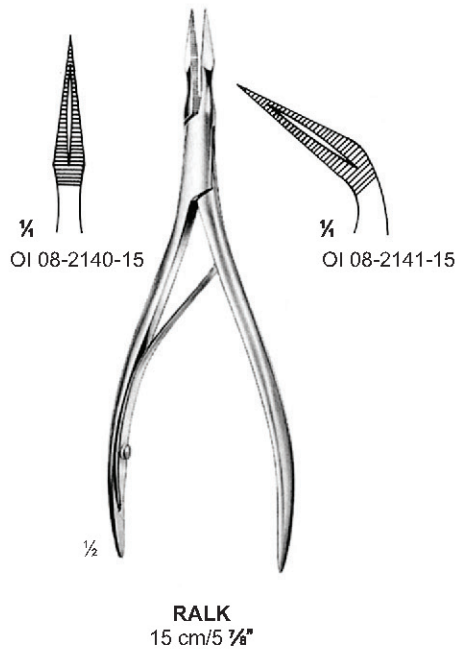

JEAN

1 x 2

OI 08-2118-14 14 cm/5 1/2"
 OI 08-2118-18 18 cm/7 1/8"

GRAEFE-IRIS
10.5 cm/4 1/8"

	Smooth		Serrated	
8 cm/3 1/4"	OI 08-2125-08	OI 08-2126-08	OI 08-2127-08	OI 08-2128-08
9 cm/3 1/2"	OI 08-2125-09	OI 08-2126-09	OI 08-2127-09	OI 08-2128-09
10.5 cm/4 1/8"	OI 08-2125-10	OI 08-2126-10	OI 08-2127-10	OI 08-2128-10
11.5 cm/4 1/2"	OI 08-2125-11	OI 08-2126-11	OI 08-2127-11	OI 08-2128-11
12.5 cm/4 7/8"	OI 08-2125-12	OI 08-2126-12	OI 08-2127-12	OI 08-2128-12

FEILCHENFELD

OI 08-2130-08
8.5 cm/3 3/8"
Littauer

HUNTER
10.5 cm/4 1/8"

WALTER-CARMALT
10.5 cm/4 1/8"

OI 08-2143-11
No. 3
11.5 cm/4 1/2"

OI 08-2144-11
No. 4
11 cm/4 1/2"

OI 08-2145-11
No. 5
11 cm/4 1/2"

OI 08-2146-11
No. 7
11.5 cm/4 1/2"

OI 08-2147-10
10.5 cm/4 1/8"

OI 08-2148-10
10.5 cm/4 1/8"

OI 08-2149-11
11.5 cm/4 1/2"

OI 08-2150-11
11.5 cm/4 1/2"

DIEFFENBACH

DIEFFENBACH

JOHNS-HOPKINS

Length	45 mm	50 mm	60 mm	40 mm	45 mm	50 mm
Jaw Length	8 mm	12 mm	20 mm	8 mm	12 mm	20 mm
Closing Pressure	50 gr	50 gr	50 gr	50 gr	50 gr	50 gr
Weight	3 gr	3 gr	3 gr	3 gr	3 gr	3 gr