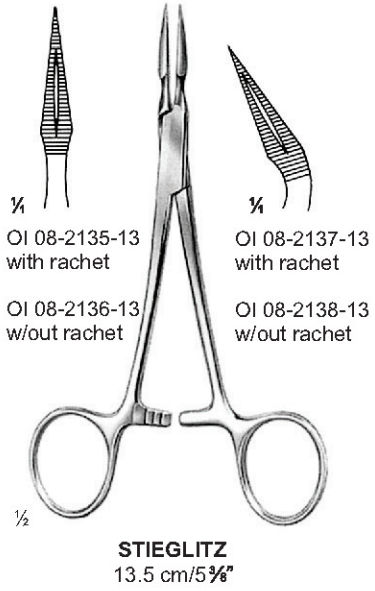

FEILCHENFELD

OI 08-2130-08
8.5 cm/3 3/8"
Littauer

HUNTER
10.5 cm/4 1/8"

WALTER-CARMALT
10.5 cm/4 1/8"

OI 08-2143-11
No. 3
11.5 cm/4 1/2"

OI 08-2144-11
No. 4
11 cm/4 1/2"

OI 08-2145-11
No. 5
11 cm/4 1/2"

OI 08-2146-11
No. 7
11.5 cm/4 1/2"

OI 08-2147-10
10.5 cm/4 1/8"

OI 08-2148-10
10.5 cm/4 1/8"

OI 08-2149-11
11.5 cm/4 1/2"

OI 08-2150-11
11.5 cm/4 1/2"

DIEFFENBACH

DIEFFENBACH

JOHNS-HOPKINS

Length	45 mm	50 mm	60 mm	40 mm	45 mm	50 mm
Jaw Length	8 mm	12 mm	20 mm	8 mm	12 mm	20 mm
Closing Pressure	50 gr	50 gr	50 gr	50 gr	50 gr	50 gr
Weight	3 gr	3 gr	3 gr	3 gr	3 gr	3 gr