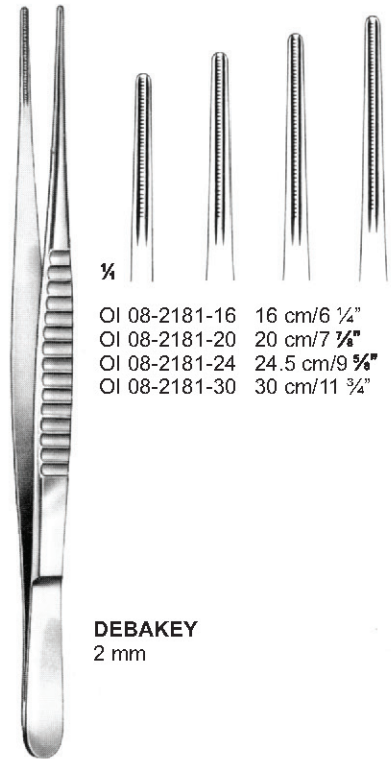

OI 08-2176-09
 9 cm/3 1/2"

OI 08-2176-11
 11 cm/4 3/8"

GLOVER

OI 08-2177-06
 6.5 cm/2 1/2"

OI 08-2177-07
 7 cm/2 3/4"

OI 08-2177-08
 8.5 cm/3 3/8"

OI 08-2177-10
 10.5 cm/4 1/8"

GLOVER

- EN —●— Bulldog Clamps
- DE —●— Bulldogklemmen
- ES —●— Clamps bulldog

Applying forceps for Johns-Hopkins
and DeBakey Bulldog clamps

ATRAUMA

- ¼
 OI 08-2179-16 16 cm/6 ¼"
 OI 08-2179-20 20 cm/7 ⅞"
 OI 08-2179-24 24.5 cm/9 ⅝"
 OI 08-2179-30 30 cm/11 ¾"

DEBAKEY
2.7 mm

- ¼
 OI 08-2180-16 16 cm/6 ¼"
 OI 08-2180-20 20 cm/7 ⅞"
 OI 08-2180-24 24.5 cm/9 ⅝"

DEBAKEY
1.5 mm

- ¼
 OI 08-2181-16 16 cm/6 ¼"
 OI 08-2181-20 20 cm/7 ⅞"
 OI 08-2181-24 24.5 cm/9 ⅝"
 OI 08-2181-30 30 cm/11 ¾"

DEBAKEY
2 mm

- ¼
 OI 08-2182-16 16 cm/6 ¼"
 OI 08-2182-19 19.5 cm/7 ½"
 OI 08-2182-24 24.5 cm/9 ⅝"
 OI 08-2182-29 29.5 cm/11 ⅝"

DEBAKEY
2 mm

- ¼
 OI 08-2183-16 16 cm/6 ¼"
 OI 08-2183-20 20 cm/7 ⅞"
 OI 08-2183-24 24.5 cm/9 ⅝"
 OI 08-2183-30 30 cm/11 ¾"