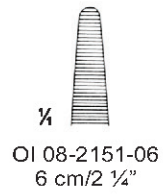

FEILCHENFELD

OI 08-2130-08
8.5 cm/3 3/8"
Littauer

HUNTER
10.5 cm/4 1/8"

WALTER-CARMALT
10.5 cm/4 1/8"

OI 08-2143-11
No. 3
11.5 cm/4 1/2"

OI 08-2144-11
No. 4
11 cm/4 1/2"

OI 08-2145-11
No. 5
11 cm/4 1/2"

OI 08-2146-11
No. 7
11.5 cm/4 1/2"

OI 08-2147-10
10.5 cm/4 1/8"

OI 08-2148-10
10.5 cm/4 1/8"

OI 08-2149-11
11.5 cm/4 1/2"

OI 08-2150-11
11.5 cm/4 1/2"

DIEFFENBACH

DIEFFENBACH

JOHNS-HOPKINS

Length	45 mm	50 mm	60 mm	40 mm	45 mm	50 mm
Jaw Length	8 mm	12 mm	20 mm	8 mm	12 mm	20 mm
Closing Pressure	50 gr	50 gr	50 gr	50 gr	50 gr	50 gr
Weight	3 gr	3 gr	3 gr	3 gr	3 gr	3 gr

DIETRICH

ATRAUMA

OI 08-2161-45 OI 08-2161-50 OI 08-2161-60 OI 08-2162-35 OI 08-2162-45 OI 08-2162-50

Length	45 mm	50 mm	60 mm	35 mm	45 mm	50 mm
Jaw Length	10 mm	14 mm	20 mm	10 mm	14 mm	20 mm
Closing Pressure	180 gr	180 gr	180 gr	180 gr	180 gr	180 gr
Weight	3 gr	3 gr	3 gr	3 gr	3 gr	3 gr