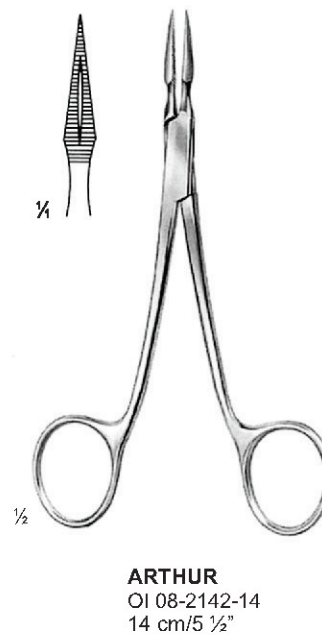

JEAN

1 x 2

OI 08-2118-14 14 cm/5 1/2"
 OI 08-2118-18 18 cm/7 1/8"

GRAEFE-IRIS
10.5 cm/4 1/8"

	Smooth		Serrated	
8 cm/3 1/4"	OI 08-2125-08	OI 08-2126-08	OI 08-2127-08	OI 08-2128-08
9 cm/3 1/2"	OI 08-2125-09	OI 08-2126-09	OI 08-2127-09	OI 08-2128-09
10.5 cm/4 1/8"	OI 08-2125-10	OI 08-2126-10	OI 08-2127-10	OI 08-2128-10
11.5 cm/4 1/2"	OI 08-2125-11	OI 08-2126-11	OI 08-2127-11	OI 08-2128-11
12.5 cm/4 7/8"	OI 08-2125-12	OI 08-2126-12	OI 08-2127-12	OI 08-2128-12

FEILCHENFELD

OI 08-2130-08
8.5 cm/3 3/8"
Littauer

HUNTER
10.5 cm/4 1/8"

WALTER-CARMALT
10.5 cm/4 1/8"

OI 08-2143-11
No. 3
11.5 cm/4 1/2"

OI 08-2144-11
No. 4
11 cm/4 1/2"

OI 08-2145-11
No. 5
11 cm/4 1/2"

OI 08-2146-11
No. 7
11.5 cm/4 1/2"

OI 08-2147-10
10.5 cm/4 1/8"

OI 08-2148-10
10.5 cm/4 1/8"

OI 08-2149-11
11.5 cm/4 1/2"

OI 08-2150-11
11.5 cm/4 1/2"

DIEFFENBACH

DIEFFENBACH

JOHNS-HOPKINS

Length	45 mm	50 mm	60 mm	40 mm	45 mm	50 mm
Jaw Length	8 mm	12 mm	20 mm	8 mm	12 mm	20 mm
Closing Pressure	50 gr	50 gr	50 gr	50 gr	50 gr	50 gr
Weight	3 gr	3 gr	3 gr	3 gr	3 gr	3 gr