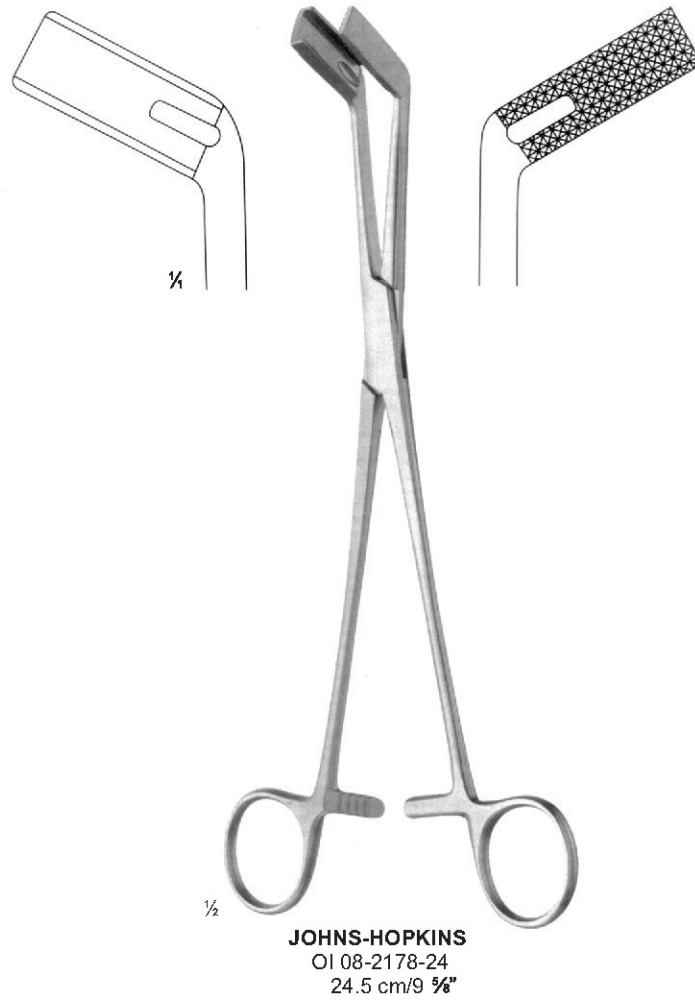

OI 08-2176-09
 9 cm/3 1/2"

OI 08-2176-11
 11 cm/4 3/8"

GLOVER

OI 08-2177-06
 6.5 cm/2 1/2"

OI 08-2177-07
 7 cm/2 3/4"

OI 08-2177-08
 8.5 cm/3 3/8"

OI 08-2177-10
 10.5 cm/4 1/8"

GLOVER

- EN —●— Bulldog Clamps
- DE —●— Bulldogklemmen
- ES —●— Clamps bulldog

Applying forceps for Johns-Hopkins
and DeBakey Bulldog clamps

ATRAUMA

- ¼
 OI 08-2179-16 16 cm/6 ¼"
 OI 08-2179-20 20 cm/7 ⅞"
 OI 08-2179-24 24.5 cm/9 ⅝"
 OI 08-2179-30 30 cm/11 ¾"