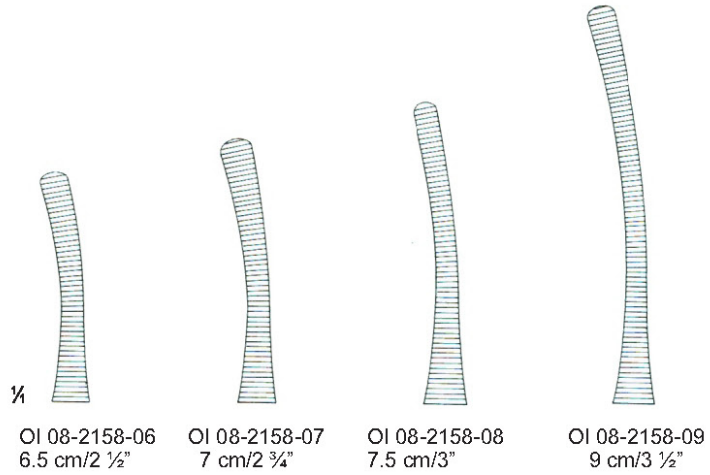

FEILCHENFELD

OI 08-2130-08
8.5 cm/3 3/8"
Littauer

HUNTER
10.5 cm/4 1/8"

WALTER-CARMALT
10.5 cm/4 1/8"

OI 08-2143-11
No. 3
11.5 cm/4 1/2"

OI 08-2144-11
No. 4
11 cm/4 1/2"

OI 08-2145-11
No. 5
11 cm/4 1/2"

OI 08-2146-11
No. 7
11.5 cm/4 1/2"

OI 08-2147-10
10.5 cm/4 1/8"

OI 08-2148-10
10.5 cm/4 1/8"

OI 08-2149-11
11.5 cm/4 1/2"

OI 08-2150-11
11.5 cm/4 1/2"

DIEFFENBACH

DIEFFENBACH

JOHNS-HOPKINS

Length	45 mm	50 mm	60 mm	40 mm	45 mm	50 mm
Jaw Length	8 mm	12 mm	20 mm	8 mm	12 mm	20 mm
Closing Pressure	50 gr	50 gr	50 gr	50 gr	50 gr	50 gr
Weight	3 gr	3 gr	3 gr	3 gr	3 gr	3 gr