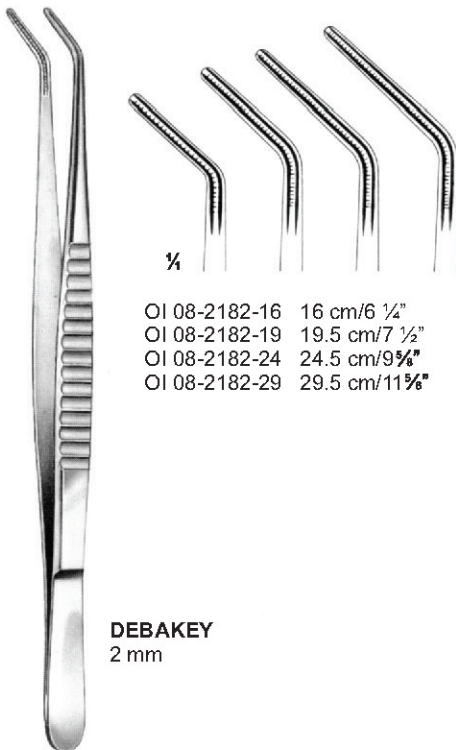

OI 08-2176-09
 9 cm/3 1/2"

OI 08-2176-11
 11 cm/4 3/8"

GLOVER

OI 08-2177-06
 6.5 cm/2 1/2"

OI 08-2177-07
 7 cm/2 3/4"

OI 08-2177-08
 8.5 cm/3 3/8"

OI 08-2177-10
 10.5 cm/4 1/8"

GLOVER

- EN —●— Bulldog Clamps
- DE —●— Bulldogklemmen
- ES —●— Clamps bulldog

Applying forceps for Johns-Hopkins
and DeBakey Bulldog clamps

ATRAUMA

- ¼
 OI 08-2179-16 16 cm/6 ¼"
 OI 08-2179-20 20 cm/7 ⅞"
 OI 08-2179-24 24.5 cm/9 ⅝"
 OI 08-2179-30 30 cm/11 ¾"

DEBAKEY
2.7 mm

- ¼
 OI 08-2180-16 16 cm/6 ¼"
 OI 08-2180-20 20 cm/7 ⅞"
 OI 08-2180-24 24.5 cm/9 ⅝"

DEBAKEY
1.5 mm

- ¼
 OI 08-2181-16 16 cm/6 ¼"
 OI 08-2181-20 20 cm/7 ⅞"
 OI 08-2181-24 24.5 cm/9 ⅝"
 OI 08-2181-30 30 cm/11 ¾"

DEBAKEY
2 mm

- ¼
 OI 08-2182-16 16 cm/6 ¼"
 OI 08-2182-19 19.5 cm/7 ½"
 OI 08-2182-24 24.5 cm/9 ⅝"
 OI 08-2182-29 29.5 cm/11 ⅝"

DEBAKEY
2 mm

- ¼
 OI 08-2183-16 16 cm/6 ¼"
 OI 08-2183-20 20 cm/7 ⅞"
 OI 08-2183-24 24.5 cm/9 ⅝"
 OI 08-2183-30 30 cm/11 ¾"