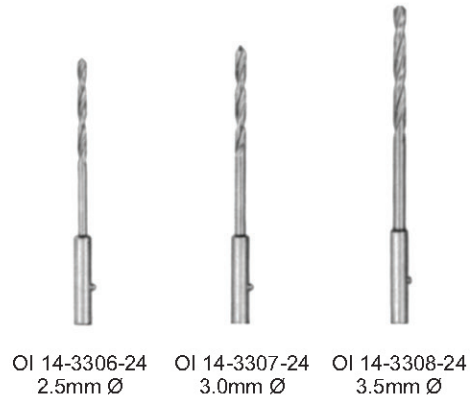

Jacobs
OI 14-3301-06 6.35mm

OI 14-3302-00 set

OI 14-3303-00 set

Stille-Sherman
24 cm/9 3/4"

OI 14-3304-24 compl. set
OI 14-3305-24 drill only

OI 14-3306-24 2.5mm Ø
OI 14-3307-24 3.0mm Ø
OI 14-3308-24 3.5mm Ø