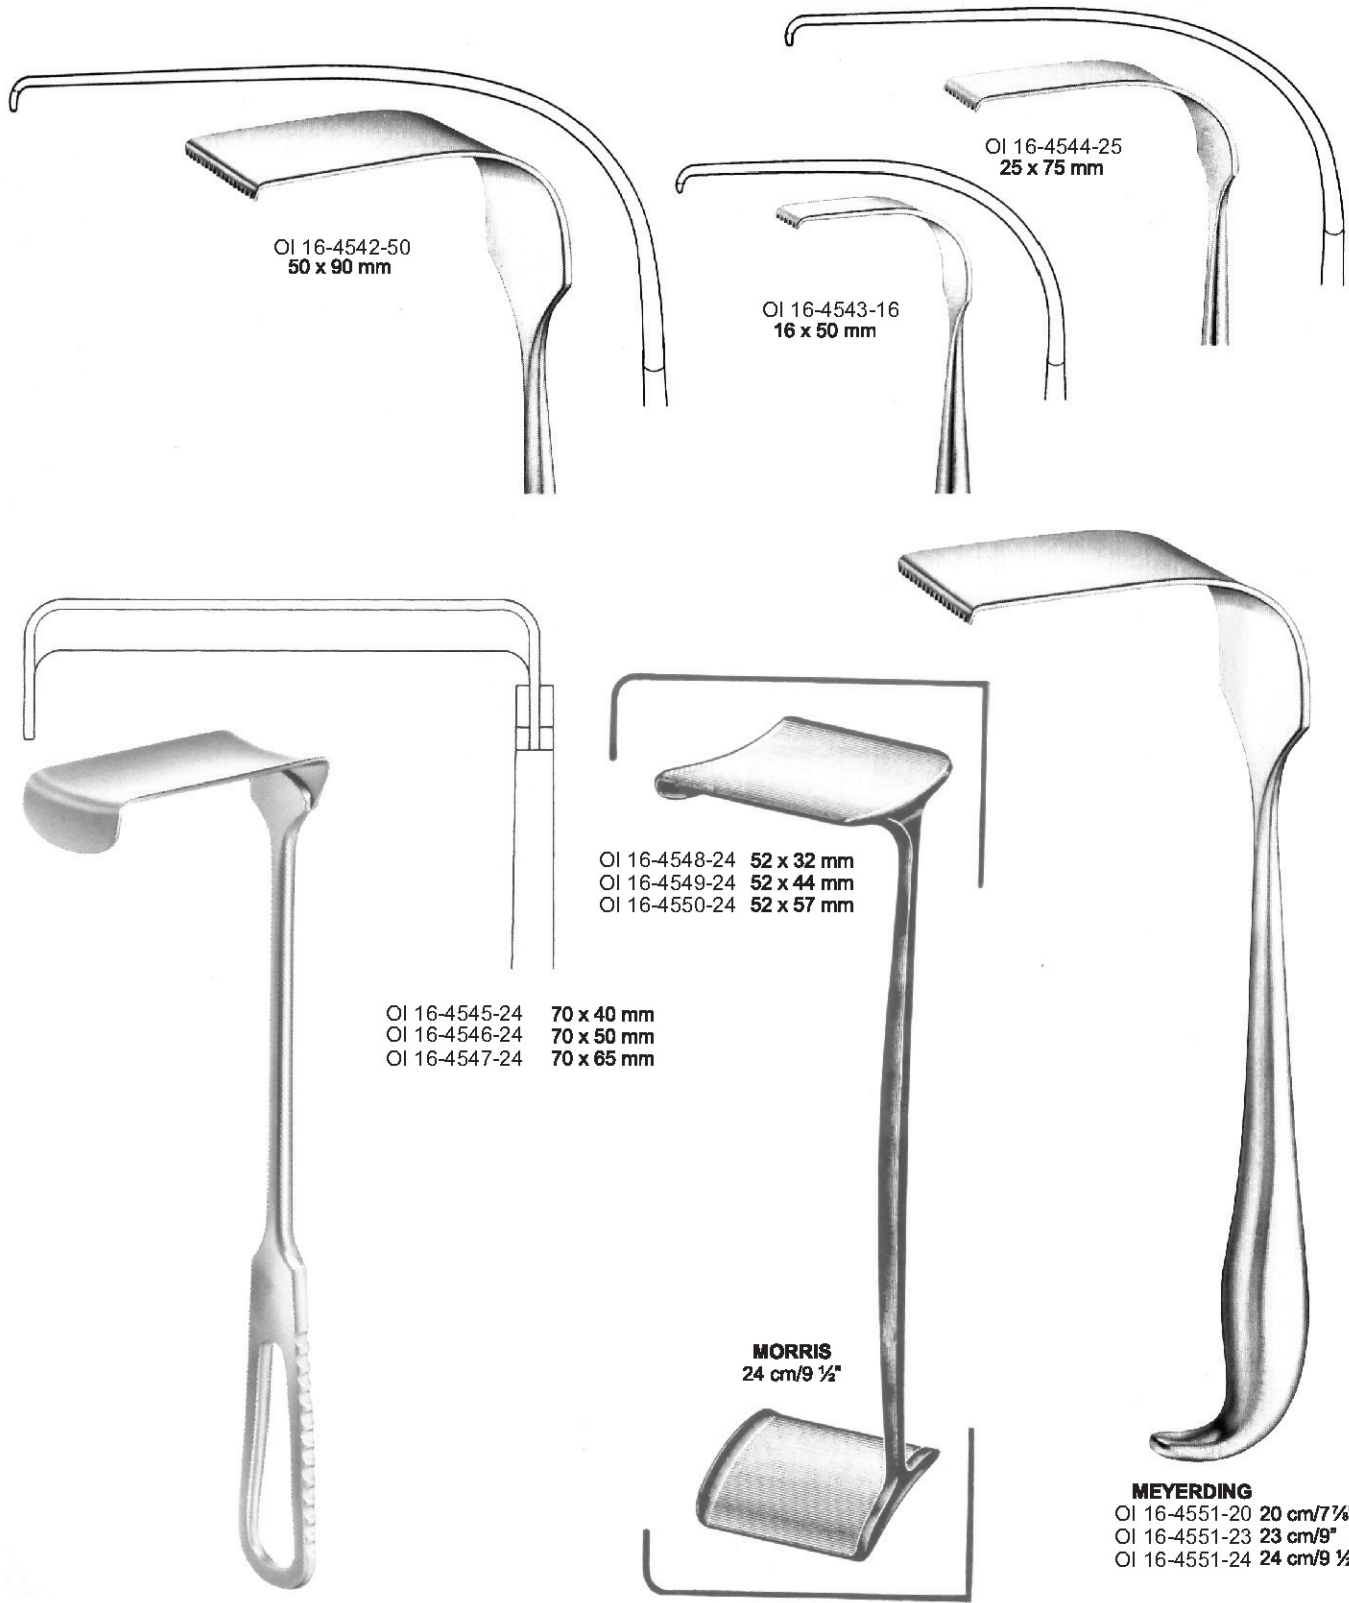

- OI 16-4539-29 29 cm/11 1/2"
- 60 x 45 mm

45 mm

60 mm

1/2"

REVERDIN

- OI 16-4540-28 28 cm/11"
- 60 x 45 mm

POLLOSON
OI 16-4541-29
29 cm/11 1/2"

Measurements of retractors: Depth x width