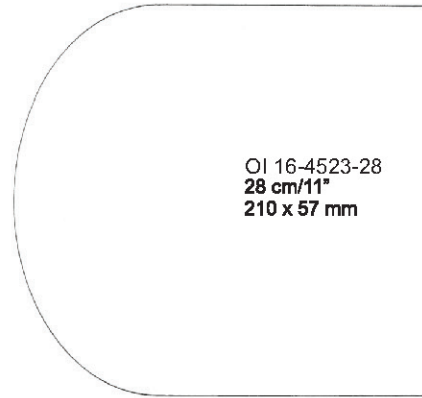

DEAVER-BABY

DEAVER

OI 16-4516-29
 29.5 cm/11 5/8"
 width of blade 48 mm

OI 16-4516-33
 33 cm/13"
 width of blade 63 mm

ALLISON

OI 16-4517-29
 29.5 cm/11 5/8"
 width of blade 132 mm

ALLISON

¼

HIBBS

OI 16-4518-75 75 x 25 mm
 OI 16-4518-50 50 x 19 mm
 OI 16-4518-25 25 x 13 mm

Measurements of retractors: Depth x Width

MIKULICZ
25 cm/9 7/8"

MIKULICZ
OI 16-4522-26
26 cm/10 1/4"

KELLY

KOERTE
OI 16-4524-28
28 cm/11"
rigid