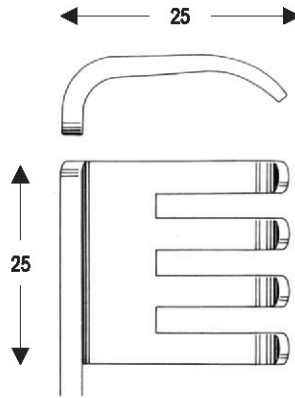

ADSON
 OI 16-4644-32
 32 cm/12 1/2"
 4 : 5
 blunt

BECKMANN-EATON
 OI 16-4645-32
 32 cm/12 1/2"
 7 : 7
 Sharp

Measurements of retractors: Depth x Width

½

BECKMAN-ADSON
30.5 cm/12"
4 : 4

OI 16-4646-30
blunt

¼