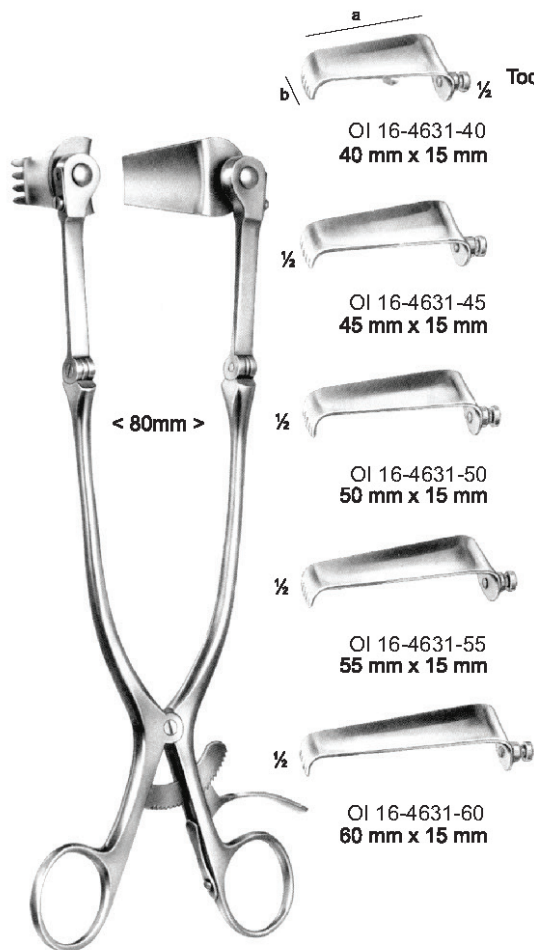

PLESTER
 Blunt

OI 16-4617-10
 10.5 cm/4 1/8"

PLESTER
 Blunt

OI 16-4618-10
 10.5 cm/4 1/8"

1/4

MILLIGAN
 Blunt

OI 16-4619-13
 13.5 cm/5 1/8"

Measurements of Retractors : Depth x Width

ANDERSON - ADSON
4 : 4
OI 16-4620-19
19 cm / 7 1/2"

WEITLANER
3 : 4

OI 16-4621-20
20 cm / 7 7/8"
sharp

OI 16-4622-20
20 cm / 7 7/8"
blunt

ADSON

sharp
3 : 4 teeth
OI 16-4623-26
26 cm / 10 1/4"

blunt
3 : 4 teeth
OI 16-4624-26
26 cm / 10 1/4"

sharp
6 : 6 teeth
OI 16-4625-29
29 cm / 11 1/2"

blunt
6 : 6 teeth
OI 16-4626-29
29 cm / 11 1/2"

WEITLANER-BABY
 OI 16-4627-13
 13.5 cm/5 3/8"

MOLLISON
 OI 16-4628-15
 15.5 cm/6 1/8"

CLOWARD
 OI 16-4629-25 - Retractor complete (with 2 blades ea.)
 OI 16-4630-25 - Retractor only
 25 cm/9 7/8"

CLOWARD
 OI 16-4632-16 - Retractor complete (with 2 blades ea.)
 OI 16-4633-16 - Retractor only
 16 cm/6 1/4"

ADSON

sharp

blunt

OI 16-4635-13
13.5 cm/5 3/8"
3 : 4

OI 16-4636-13
13.5 cm/5 3/8"
3 : 4

OI 16-4637-16
16.5 cm/6 1/2"
3 : 4