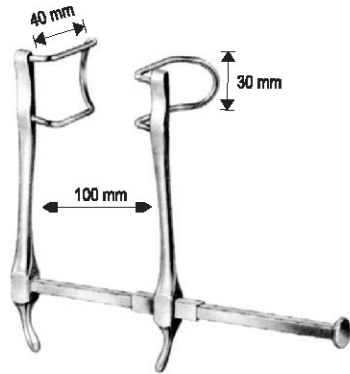

OI 16-4672-62
62 x 38 mm
Lateral blades only (pair)

Max. spread 210 mm

OI 16-4673-62
Frame only

OI 16-4674-64
64 x 40 mm
Center blade only

OI 16-4676-27 80 x 60 mm
OI 16-4676-85 85 x 72 mm
Lateral blades only (pair)

Max. spread 300 mm / 280 mm

OI 16-4677-28
Frame only

OI 16-4678-70 70 x 55 mm
OI 16-4679-90 90 x 80 mm
Center blade only

ROBIN-MASSE
OI 16-4675-64

RICARD
OI 16-4680-70

Measurements of retractors: Depth x Width

BALFOUR
 OI 16-4681-20
 20 cm / 7 7/8"

BALFOUR
 OI 16-4682-20

BALFOUR
 OI 16-4683-00

Centre Blade only

BALFOUR
 OI 16-4684-45 = 45 X 80 mm
 OI 16-4684-70 = 70 X 85 mm
 OI 16-4684-80 = 80 X 90 mm

Measurements of retractors: Depth x Width

GOSSET-BABY
OI 16-4685-12
12.5 cm/4 7/8"

GOSSET
OI 16-4686-12

GOSSET
OI 16-4687-16
16.5 cm/6 1/2"

GOSSET
OI 16-4688-18
18.5cm/7 1/4"

BALFOUR-BABY
OI 16-4689-12
12.5cm/4 7/8"

BALFOUR
OI 16-4690-20
20cm/7 7/8"