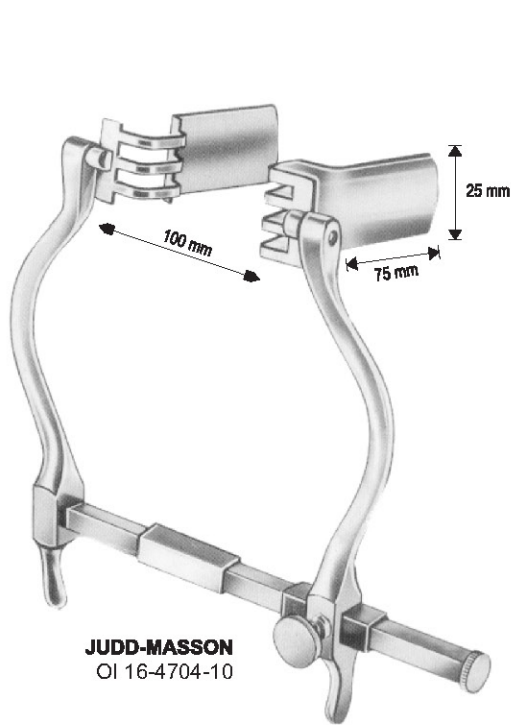

GOSSET-BABY
OI 16-4685-12
12.5 cm/4 7/8"

GOSSET
OI 16-4686-12

GOSSET
OI 16-4687-16
16.5 cm/6 1/2"

GOSSET
OI 16-4688-18
18.5cm/7 1/4"

BALFOUR-BABY
OI 16-4689-12
12.5cm/4 7/8"

BALFOUR
OI 16-4690-20
20cm/7 7/8"

Measurements of retractors: Depth x Width

SEMM

OI 16-4648-57

Complete

- 1 x OI 16-4698-57
- 2 x OI 16-4699-57
- 1 x OI 16-4700-57
- 1 x OI 16-4701-57
- 1 x OI 16-4702-57
- 1 x OI 16-4703-57

OI 16-4696-25
275 x 250 mm
Frame only

Measurements of retractors: Depth x Width

- DOYEN**
OI 16-4707-55 55 x 95 mm
OI 16-4708-55 55 x 105 mm
OI 16-4709-55 55 x 115 mm
OI 16-4710-55 55 x 125 mm

Measurements of retractors: Depth x Width

TURNER-WARWICK
 Retractor frame, round
 OI 16-4711-18 Ø 18 cm/7 1/8"
 OI 16-4711-23 Ø 23cm/9"
 OI 16-4711-30 Ø 30.5cm/12"