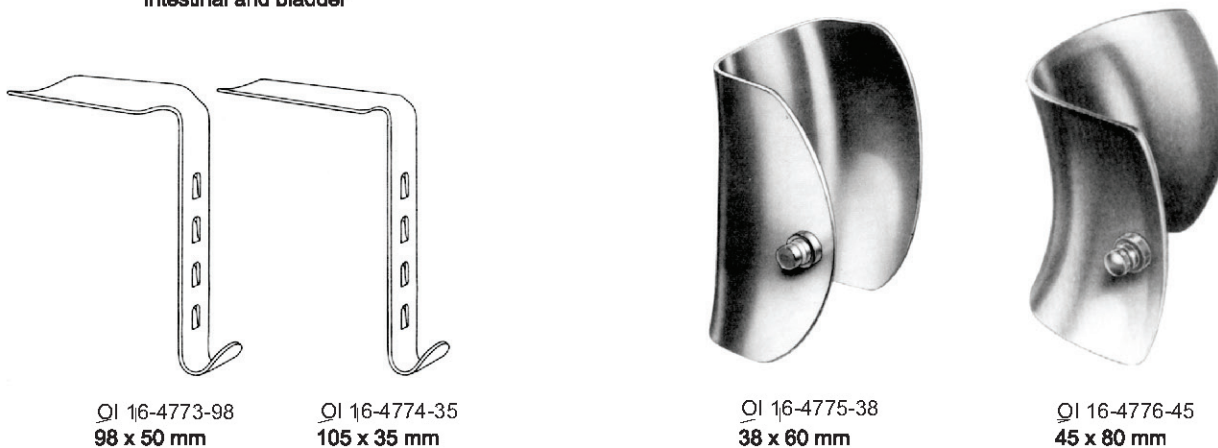

Intestinal and bladder