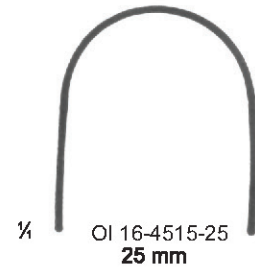

1/4

60 mm

POLLOSON
 OI 16-4496-27
 27 cm/10 1/2"

HARRINGTON
 OI 16-4497-32 = Fig. 1
 OI 16-4498-32 = Fig. 2
 32 cm/12 1/2"

Measurements of retractors: Depth x Width

SAUERBRUCH
22.5 cm/8 ¾"

Measurements of retractors: Depth x Width

DEAVER-BABY

DEAVER

OI 16-4516-29
 29.5 cm/11 5/8"
 width of blade 48 mm

OI 16-4516-33
 33 cm/13"
 width of blade 63 mm

ALLISON

OI 16-4517-29
 29.5 cm/11 5/8"
 width of blade 132 mm

ALLISON

¼