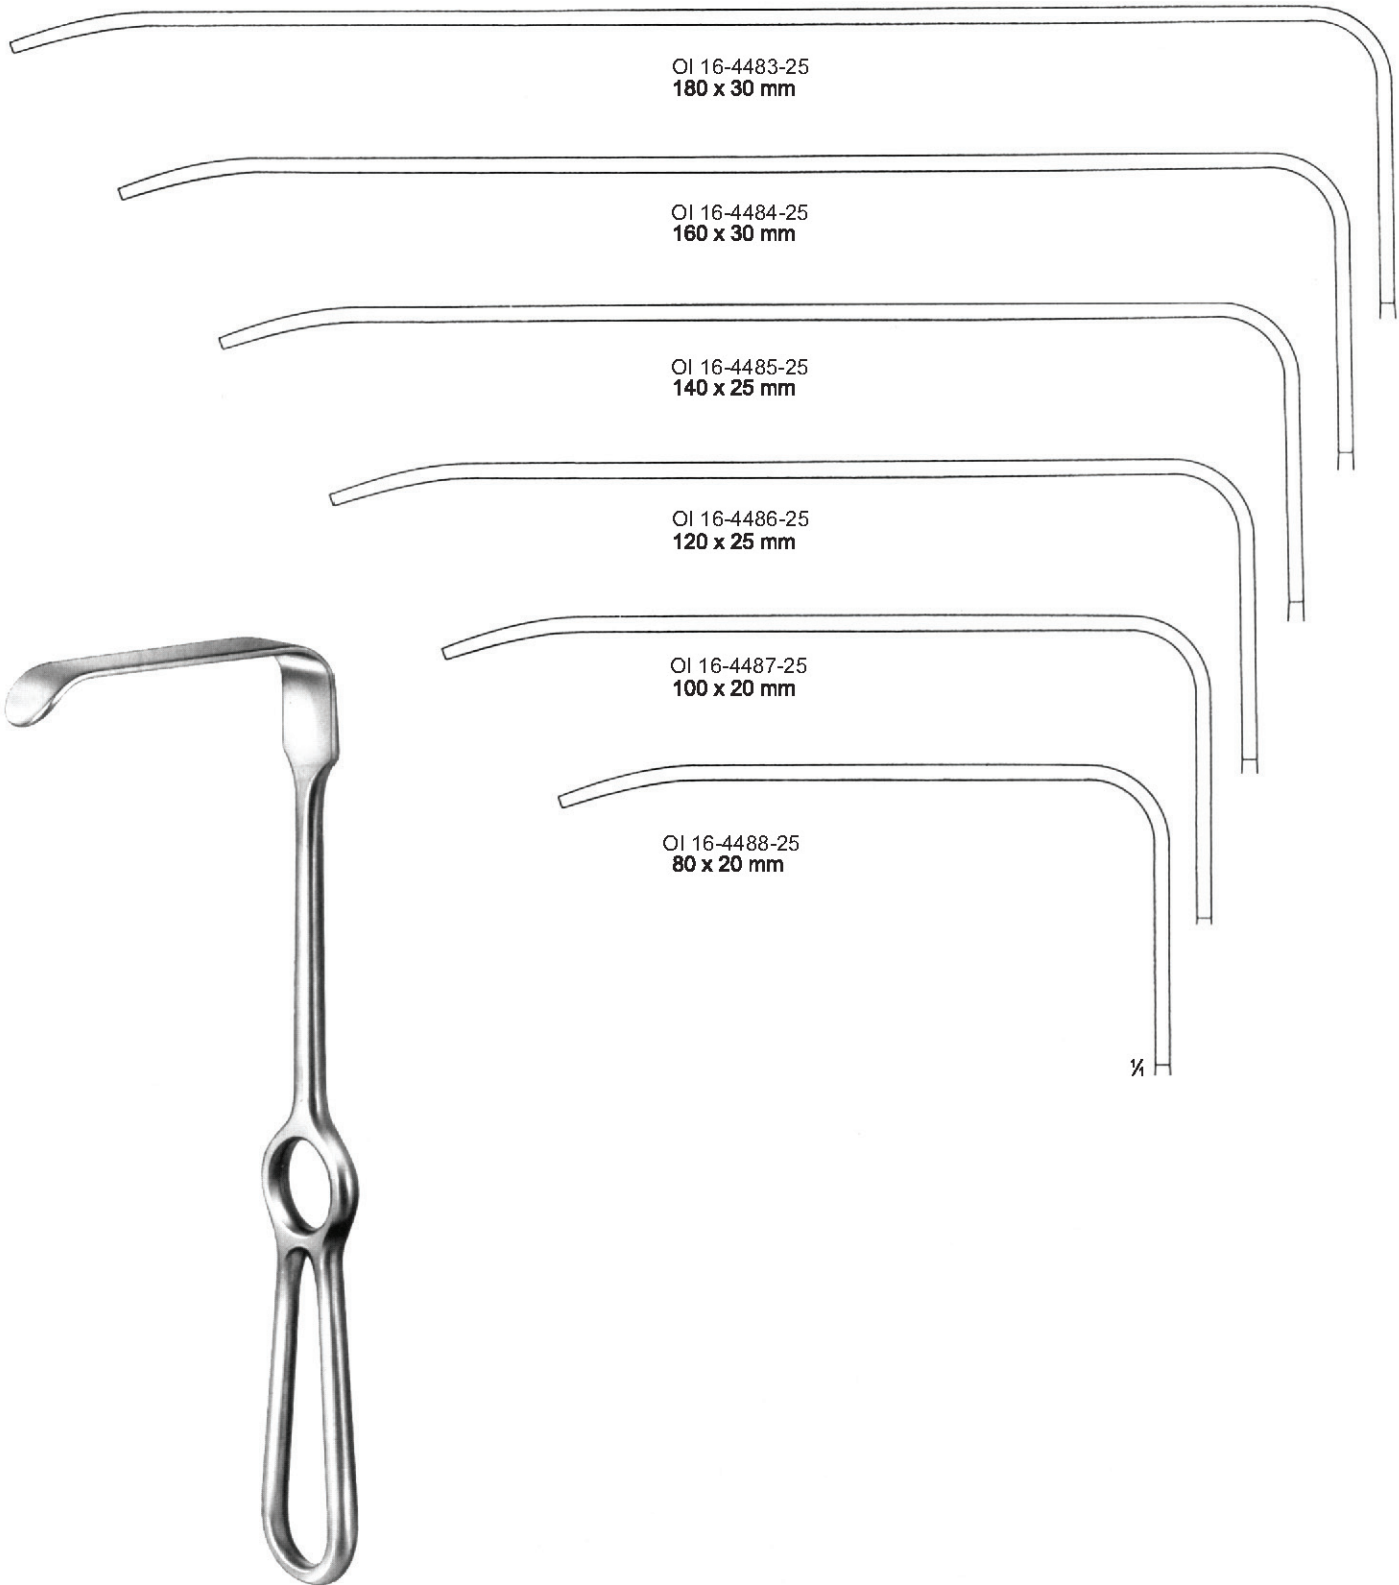

OI 16-4473-25
25 cm/9 7/8"
49 x 61 mm

OI 16-4474-25
25.5 cm/10"
48 x 75 mm

OI 16-4474-29
29.5 cm/11 3/4"
65 x 85 mm

Measurements of retractors: Depth x width

OI 16-4483-25
180 x 30 mm

OI 16-4484-25
160 x 30 mm