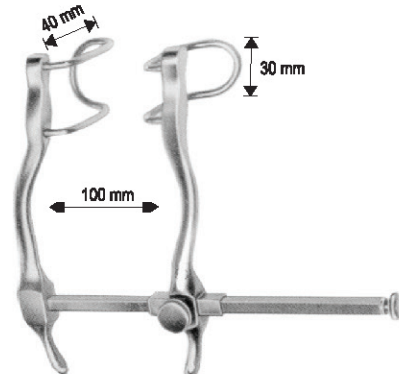

BALFOUR
 OI 16-4681-20
 20 cm / 7 7/8"

BALFOUR
 OI 16-4682-20

BALFOUR
 OI 16-4683-00

Centre Blade only

BALFOUR
 OI 16-4684-45 = 45 X 80 mm
 OI 16-4684-70 = 70 X 85 mm
 OI 16-4684-80 = 80 X 90 mm

Measurements of retractors: Depth x Width

GOSSET-BABY
OI 16-4685-12
12.5 cm/4 7/8"

GOSSET
OI 16-4686-12

GOSSET
OI 16-4687-16
16.5 cm/6 1/2"

GOSSET
OI 16-4688-18
18.5cm/7 1/4"

BALFOUR-BABY
OI 16-4689-12
12.5cm/4 7/8"

BALFOUR
OI 16-4690-20
20cm/7 7/8"