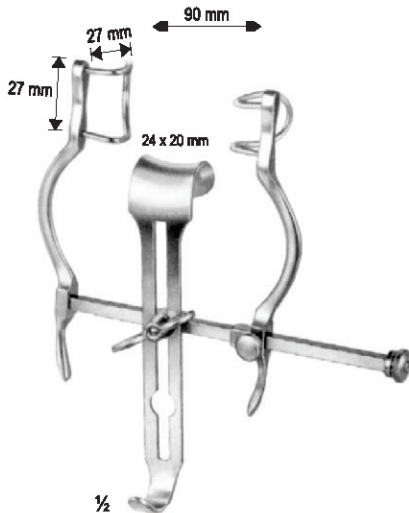

BALFOUR
 OI 16-4681-20
 20 cm / 7 7/8"

BALFOUR
 OI 16-4682-20

BALFOUR
 OI 16-4683-00

Centre Blade only

BALFOUR
 OI 16-4684-45 = 45 X 80 mm
 OI 16-4684-70 = 70 X 85 mm
 OI 16-4684-80 = 80 X 90 mm

Measurements of retractors: Depth x Width

GOSSET-BABY
OI 16-4685-12
12.5 cm/4 7/8"

GOSSET
OI 16-4686-12

GOSSET
OI 16-4687-16
16.5 cm/6 1/2"

GOSSET
OI 16-4688-18
18.5cm/7 1/4"

BALFOUR-BABY
OI 16-4689-12
12.5cm/4 7/8"

BALFOUR
OI 16-4690-20
20cm/7 7/8"

Measurements of retractors: Depth x Width

SEMM

OI 16-4648-57

Complete

- 1 x OI 16-4698-57
- 2 x OI 16-4699-57
- 1 x OI 16-4700-57
- 1 x OI 16-4701-57
- 1 x OI 16-4702-57
- 1 x OI 16-4703-57

OI 16-4696-25
275 x 250 mm
Frame only

Measurements of retractors: Depth x Width

- DOYEN**
OI 16-4707-55 55 x 95 mm
OI 16-4708-55 55 x 105 mm
OI 16-4709-55 55 x 115 mm
OI 16-4710-55 55 x 125 mm

Measurements of retractors: Depth x Width

TURNER-WARWICK
 Retractor frame, round
 OI 16-4711-18 Ø 18 cm/7 1/8"
 OI 16-4711-23 Ø 23cm/9"
 OI 16-4711-30 Ø 30.5cm/12"