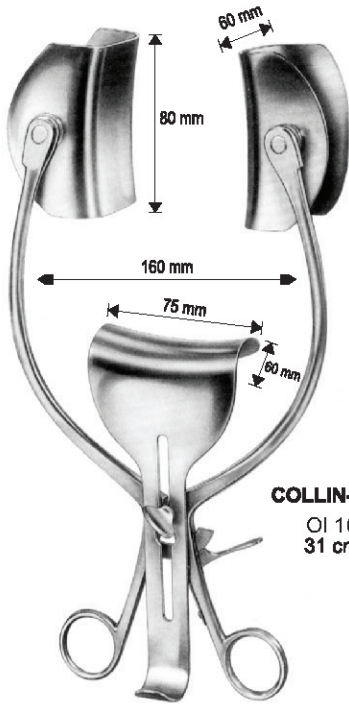

GELPI-LOKTITE

- OI 16-4663-09 9 cm/3 1/2"
- OI 16-4663-11 11 cm/4 3/8"
- OI 16-4663-13 13 cm/5 1/8"
- OI 16-4663-14 14 cm/5 1/2"
- OI 16-4663-16 16 cm/6 1/4"
- OI 16-4663-18 18 cm/7 1/8"

RIGBY
OI 16-4664-19
(Rectum, Vagina)
19 cm/7 1/2"

OL16-4665-18
18 cm/7 1/8"

MAYO-ADAMS
 OI 16-4666-16
 16.5 cm/6 1/2"

BABY-COLLIN complete, with 2 pairs of exchangeable blades
 OI 16-4667-00

COLLIN
 OI 16-4668-38

Measurements see below

Exchangeable Blades

COLLIN
 OI 16-4669-38 Lateral Blades Central Blades
 OI 16-4670-38 38 x 60 mm / 38 x 55 mm
 38 x 80mm / 50 x 75mm

Measurements of retractors: Depth x Width

Exchangeable Blades

COLLIN-LOCKTITE

OI 16-4671-31
31 cm 12 1/4"