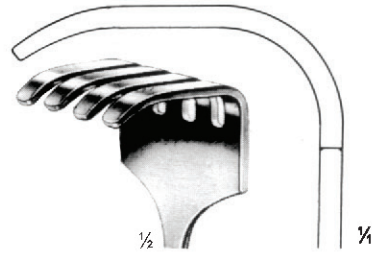

OI 16-4435-25
40 x 40 mm