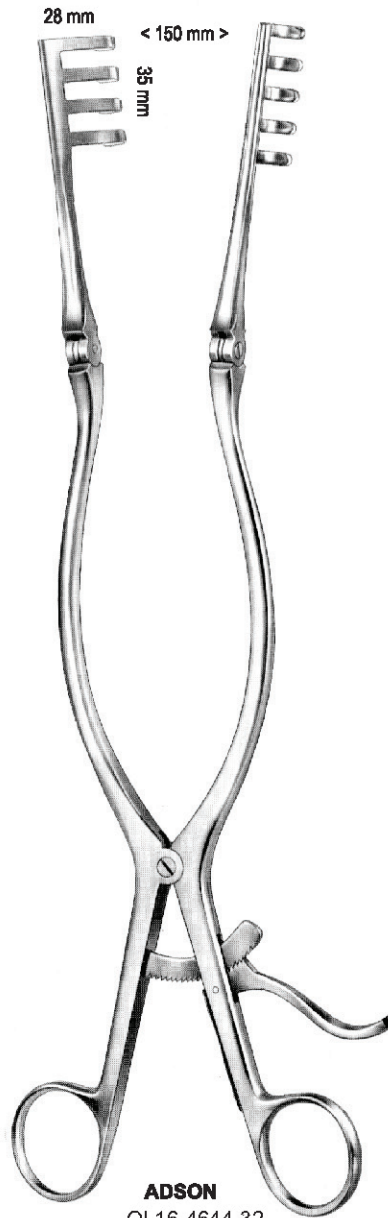

ANDERSON - ADSON
4 : 4
OI 16-4620-19
19 cm / 7 1/2"

WEITLANER
3 : 4

OI 16-4621-20
20 cm / 7 7/8"
sharp

OI 16-4622-20
20 cm / 7 7/8"
blunt

ADSON

sharp
3 : 4 teeth
OI 16-4623-26
26 cm / 10 1/4"

blunt
3 : 4 teeth
OI 16-4624-26
26 cm / 10 1/4"

CLOWARD
 OI 16-4632-16 - Retractor complete (with 2 blades ea.)
 OI 16-4633-16 - Retractor only
 16 cm/6 1/4"

ADSON

sharp

blunt

OI 16-4635-13
13.5 cm/5 3/8"
3 : 4

OI 16-4636-13
13.5 cm/5 3/8"
3 : 4

OI 16-4637-16
16.5 cm/6 1/2"
3 : 4

OI 16-4638-16
16.5 cm/6 1/2"
3 : 4

OI 16-4639-21
21 cm/8 1/4"
3 : 4

OI 16-4640-21
21 cm/8 1/4"
3 : 4

OI 16-4641-24
24.5 cm/9 5/8"
3 : 4

OI 16-4642-24
24.5 cm/9 5/8"
3 : 4

BECKMANN
 OI 16-4643-31
 31 cm/12 1/4"
 4 : 4
 sharp