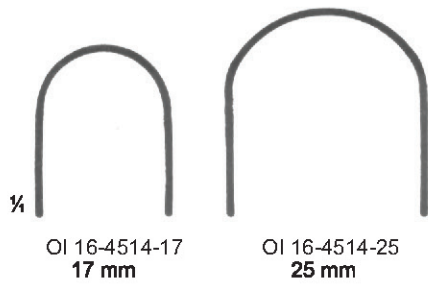

1/4

60 mm

POLLOSON
 OI 16-4496-27
 27 cm/10 1/2"

HARRINGTON
 OI 16-4497-32 = Fig. 1
 OI 16-4498-32 = Fig. 2
 32 cm/12 1/2"

Measurements of retractors: Depth x Width

SAUERBRUCH
22.5 cm/8 ¾"

Measurements of retractors: Depth x Width

DEAVER-BABY

DEAVER

OI 16-4516-29
 29.5 cm/11 5/8"
 width of blade 48 mm

OI 16-4516-33
 33 cm/13"
 width of blade 63 mm

ALLISON

OI 16-4517-29
 29.5 cm/11 5/8"
 width of blade 132 mm

ALLISON

¼