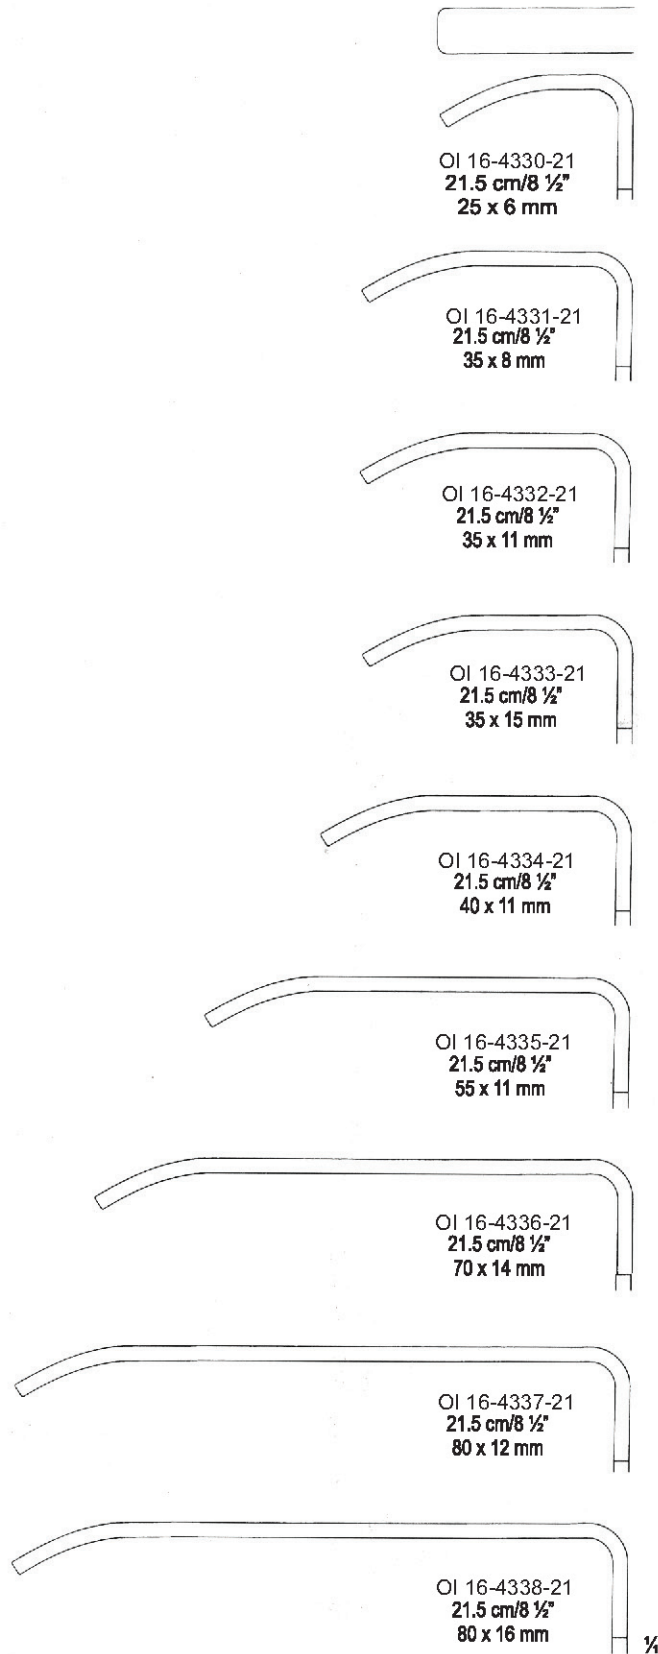

OI 16-4328-23
75 x 30 mm

OI 16-4329-23
75 x 40 mm

1/4

KOCHER-LANGENBECK
 21.5 cm/8 1/2"

Measurements of retractors: Depth x Width

KOCHER-LANGENBECK
21.5 cm/8 1/2"

OI 16-4339-21
21.5 cm/8 1/2"
25 x 10 mm

OI 16-4340-21
21.5 cm/8 1/2"
40 x 13 mm