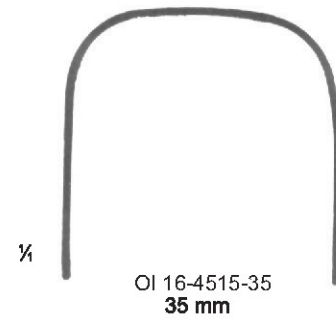

1/4

60 mm

POLLOSON
 OI 16-4496-27
 27 cm/10 1/2"

HARRINGTON
 OI 16-4497-32 = Fig. 1
 OI 16-4498-32 = Fig. 2
 32 cm/12 1/2"

Measurements of retractors: Depth x Width

SAUERBRUCH
22.5 cm/8 ¾"

Measurements of retractors: Depth x Width

DEAVER-BABY

DEAVER

OI 16-4516-29
 29.5 cm/11 5/8"
 width of blade 48 mm

OI 16-4516-33
 33 cm/13"
 width of blade 63 mm

ALLISON

OI 16-4517-29
 29.5 cm/11 5/8"
 width of blade 132 mm

ALLISON

¼