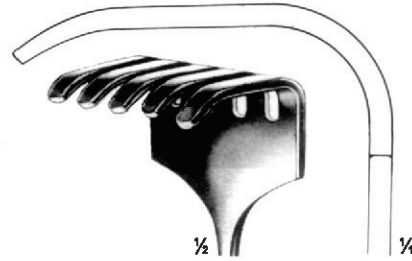

Measurements of retractors: Depth x Width

OI 16-4434-27
27 cm/10 1/2"

OI 16-4435-25
40 x 40 mm

OI 16-4436-25
45 x 50 mm

OI 16-4437-25
50 x 60 mm

OI 16-4438-25
70 x 70 mm

ISRAEL
25 cm/9 1/2"

Measurements of retractors: Depth x Width

Fig. 1
OI 16-4443-26
26 cm/10 1/4"
25 x 20 mm
30 x 28 mm

Fig. 2
OI 16-4444-27
27.5 cm/10 3/4"
43 x 38 mm
63 x 44 mm

RICHARDSON-EASTMAN
OI 16-4445-1
Set Fig. 1 + 2

RICHARDSON

RICHARDSON
OI 16-4448-24
24 cm/9 1/2"