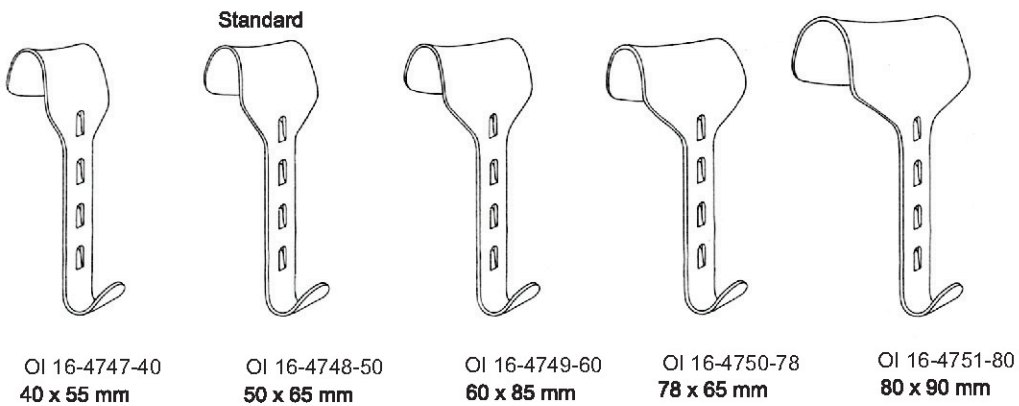

Hook-on Retractors for Kirschner and Franz Frames

Measurements of retractors: Depth x Width