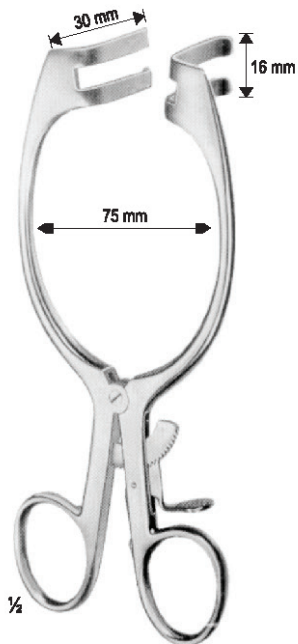

GELPI-LOKTITE

- OI 16-4663-09 9 cm/3 1/2"
- OI 16-4663-11 11 cm/4 3/8"
- OI 16-4663-13 13 cm/5 1/8"
- OI 16-4663-14 14 cm/5 1/2"
- OI 16-4663-16 16 cm/6 1/4"
- OI 16-4663-18 18 cm/7 1/8"

RIGBY
OI 16-4664-19
(Rectum, Vagina)
19 cm/7 1/2"

OL16-4665-18
18 cm/7 1/8"

MAYO-ADAMS
 OI 16-4666-16
 16.5 cm/6 1/2"

BABY-COLLIN complete, with 2 pairs of exchangeable blades
 OI 16-4667-00

COLLIN
 OI 16-4668-38

Measurements see below

Exchangeable Blades

COLLIN
 OI 16-4669-38 Lateral Blades Central Blades
 OI 16-4670-38 38 x 60 mm / 38 x 55 mm
 38 x 80mm / 50 x 75mm

Measurements of retractors: Depth x Width

Exchangeable Blades

COLLIN-LOCKTITE

OI 16-4671-31
31 cm 12 1/4"