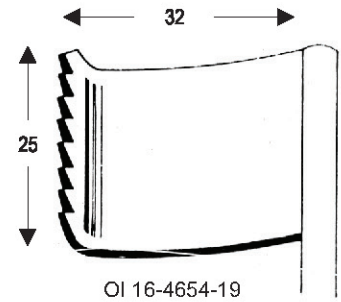

OI 16-4652-28
 Sharp, long teeth on right side

MEYERDING
19 cm / 7 1/2"

OI 16-4653-19

OI 16-4654-19

OI 16-4655-19

OI 16-4656-19

Measurements of retractors: Depth x Width

Lateral Blade
 25 x 50 mm

MARKHAM-MEYERDING
 OI 16-4657-18
 18 cm/7 1/8"

Lateral Blade
 25 x 50 mm

MARKHAM-MEYERDING
 OI 16-4658-18
 18 cm/7 1/8"

HENLEY
 16 cm/6 1/4"

OI 16-4659-16
 19 x 16 mm

OI 16-4660-16
 25 x 16 mm

OI 16-4661-16
 32 x 16 mm