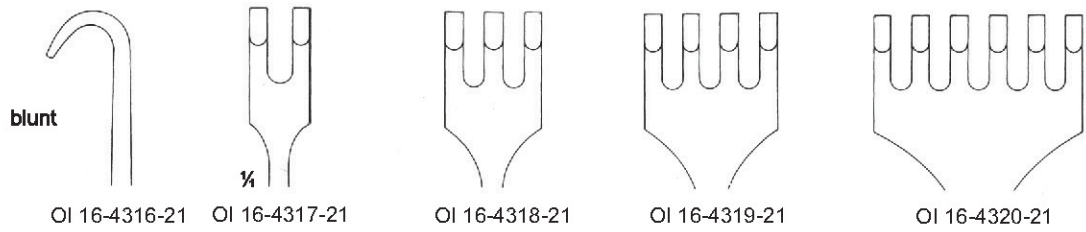

sharp

blunt

VESSEL HOOK
OI 16-4299-12
12 cm/4 3/4"

VOLKMANN
11.5 cm/4 1/2"

OI 16-4308-13
13.5 cm/5 3/8"

16 cm/6 1/4"

Measurements of retractors: Depth x Width

VOLKMANN
 21.5 cm/8 1/2"