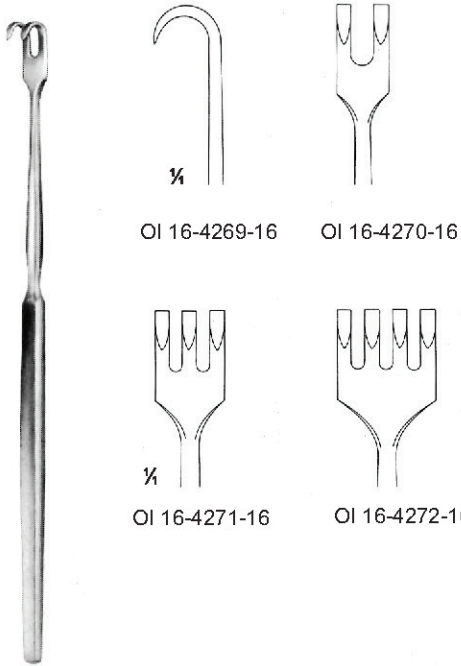

KOCHER
19 cm/7 1/2"

LANGENBECK
 22 cm/8 1/2"

LANGENBECK
 21 cm/8 1/4"

LANGENBECK
 OI 16-4261-21
 21 cm/8 1/4"

LANGENBECK
 OI 16-4262-21
 21 cm/8 1/4"

ZENKER

MINI-ZENKER
OI 16-4263-18
18 cm/7 1/8"
10 X 3 mm

OI 16-4264-25
25 cm/9 7/8"
35 X 8 mm

OI 16-4265-26
26 cm/10 1/4"
60 X 12 mm

OI 16-4266-27
27.5 cm/10 3/4"
75 X 12 mm

OI 16-4267-29
29 cm/11 1/2"
85 X 20 mm

OI 16-4268-30
30 cm/11 3/4"
100 X 25 mm

TRACHEAL
 16 cm/6 1/4"
 sharp

TRACHEAL
 16 cm/6 1/4"
 blunt

TRACHEAL
 16 cm/6 1/4"
 semi-sharp

17 cm/6 3/4"

sharp

blunt

16 cm/6 1/4"
flexible

sharp

blunt

16 cm/6 1/4"

sharp

blunt

VESSEL HOOK
OI 16-4299-12
12 cm/4 3/4"

VOLKMANN
11.5 cm/4 1/2"

OI 16-4308-13
13.5 cm/5 3/8"

16 cm/6 1/4"

Measurements of retractors: Depth x Width

VOLKMANN
 21.5 cm/8 1/2"