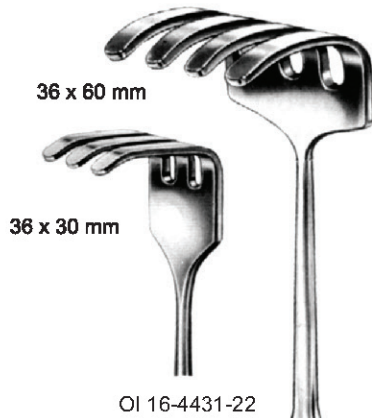

OI 16-4404-21

OI 16-4405-21

OI 16-4406-21

OI 16-4407-21

OI 16-4408-21

semi-sharp

VOLKMANN
21.5 cm/8 1/2"

OI 16-4409-21
21.5 cm/8 1/2"

OI 16-4410-21
21.5 cm/8 1/2"

OI 16-4411-21 sharp
OI 16-4412-21 blunt
20 cm/7 1/8"

Measurements of retractors: Depth x Width

KOCHER
 22 cm/8 1/2"

OLLIER
 OI 16-4432-22
 22.5 cm/8 3/4"

WASSMUND
 OI 16-4433-20
 20 cm/7 1/2"

Measurements of retractors: Depth x Width

OI 16-4434-27
27 cm/10 1/2"

OI 16-4435-25
40 x 40 mm

OI 16-4436-25
45 x 50 mm

OI 16-4437-25
50 x 60 mm

OI 16-4438-25
70 x 70 mm

ISRAEL
25 cm/9 1/2"

Measurements of retractors: Depth x Width