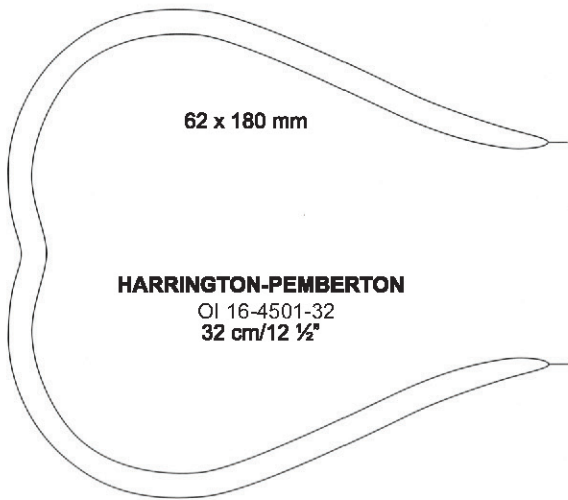

OI 16-4485-25
140 x 25 mm

OI 16-4486-25
120 x 25 mm

OI 16-4487-25
100 x 20 mm

OI 16-4488-25
80 x 20 mm

BRUNNER
25 cm/9 7/8"

BRUNNER
25.5 cm/10"

Fig. 2 = 137 x 65 mm

Fig. 1 = 137 x 44 mm

1/4

60 mm

POLLOSON
 OI 16-4496-27
 27 cm/10 1/2"

HARRINGTON
 OI 16-4497-32 = Fig. 1
 OI 16-4498-32 = Fig. 2
 32 cm/12 1/2"

Measurements of retractors: Depth x Width

SAUERBRUCH
22.5 cm/8 ¾"

Measurements of retractors: Depth x Width

DEAVER-BABY

DEAVER

OI 16-4516-29
 29.5 cm/11 5/8"
 width of blade 48 mm

OI 16-4516-33
 33 cm/13"
 width of blade 63 mm

ALLISON

OI 16-4517-29
 29.5 cm/11 5/8"
 width of blade 132 mm

ALLISON

¼