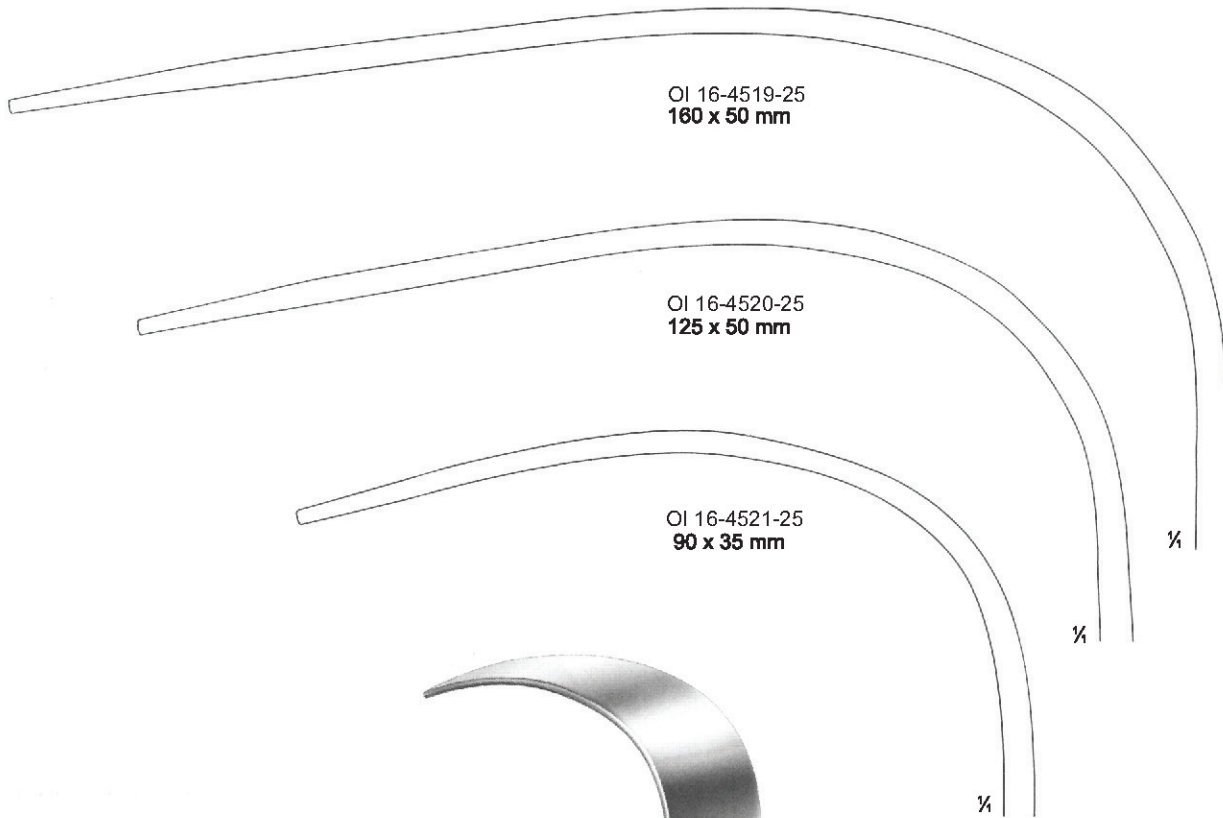

MIKULICZ
25 cm/9 7/8"