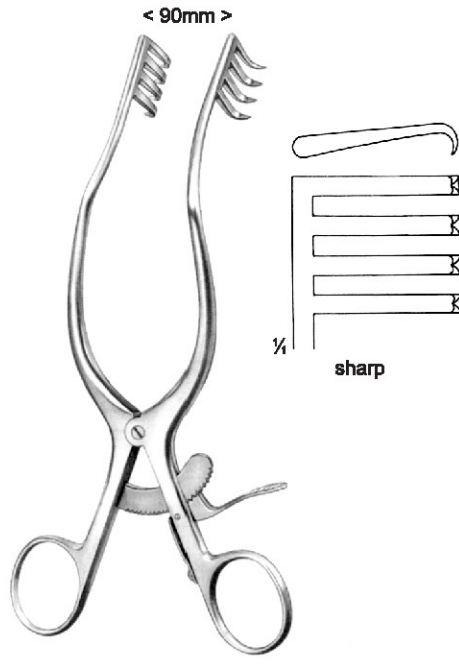

PLESTER
 Blunt

OI 16-4617-10
 10.5 cm/4 1/8"

PLESTER
 Blunt

OI 16-4618-10
 10.5 cm/4 1/8"

1/4

MILLIGAN
 Blunt

OI 16-4619-13
 13.5 cm/5 1/8"

Measurements of Retractors : Depth x Width