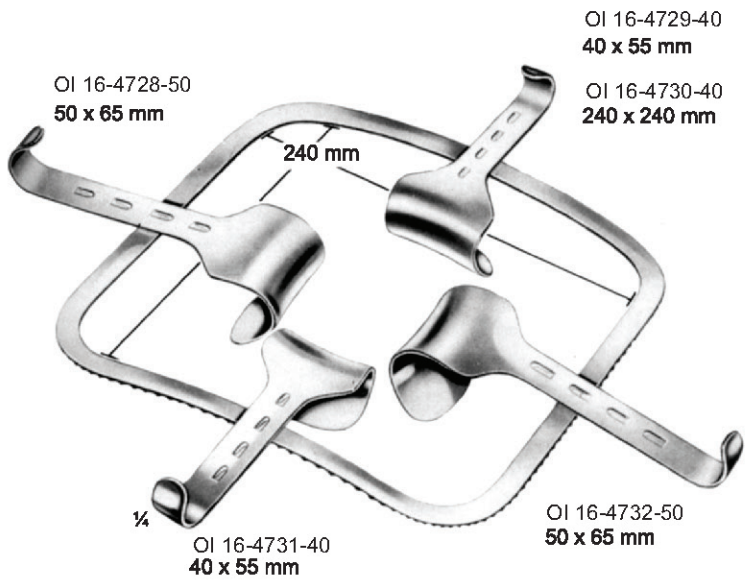

KIRSCHNER
OI 16-4733-00

- OI 16-4734-00 - Kirschner, Abdominal Retractor - complete, consisting of:
- OI 16-4735-00 - 2 Hook-on retractors, 40 x 55 mm
- OI 16-4736-00 - 2 ditto, 50 x 65 mm
- OI 16-44737-00 - Frame only, rigid, 240 x 240 mm

KIRSCHNER
OI 16-4741-00

- OI 16-4742-00 - Kirschner, Abdominal Retractor, folding, - large size, complete, consisting of:
- OI 16-4743-00 - 1 Frame folding type, large size - 280 x 280 mm
- OI 16-4744-00 - 2 Hook-on retractors, 40 x 55 mm
- OI 16-4745-00 - 2 ditto, 50 x 65 mm
- OI 16-4746-00 - Frame only, folding type 280 x 280 mm