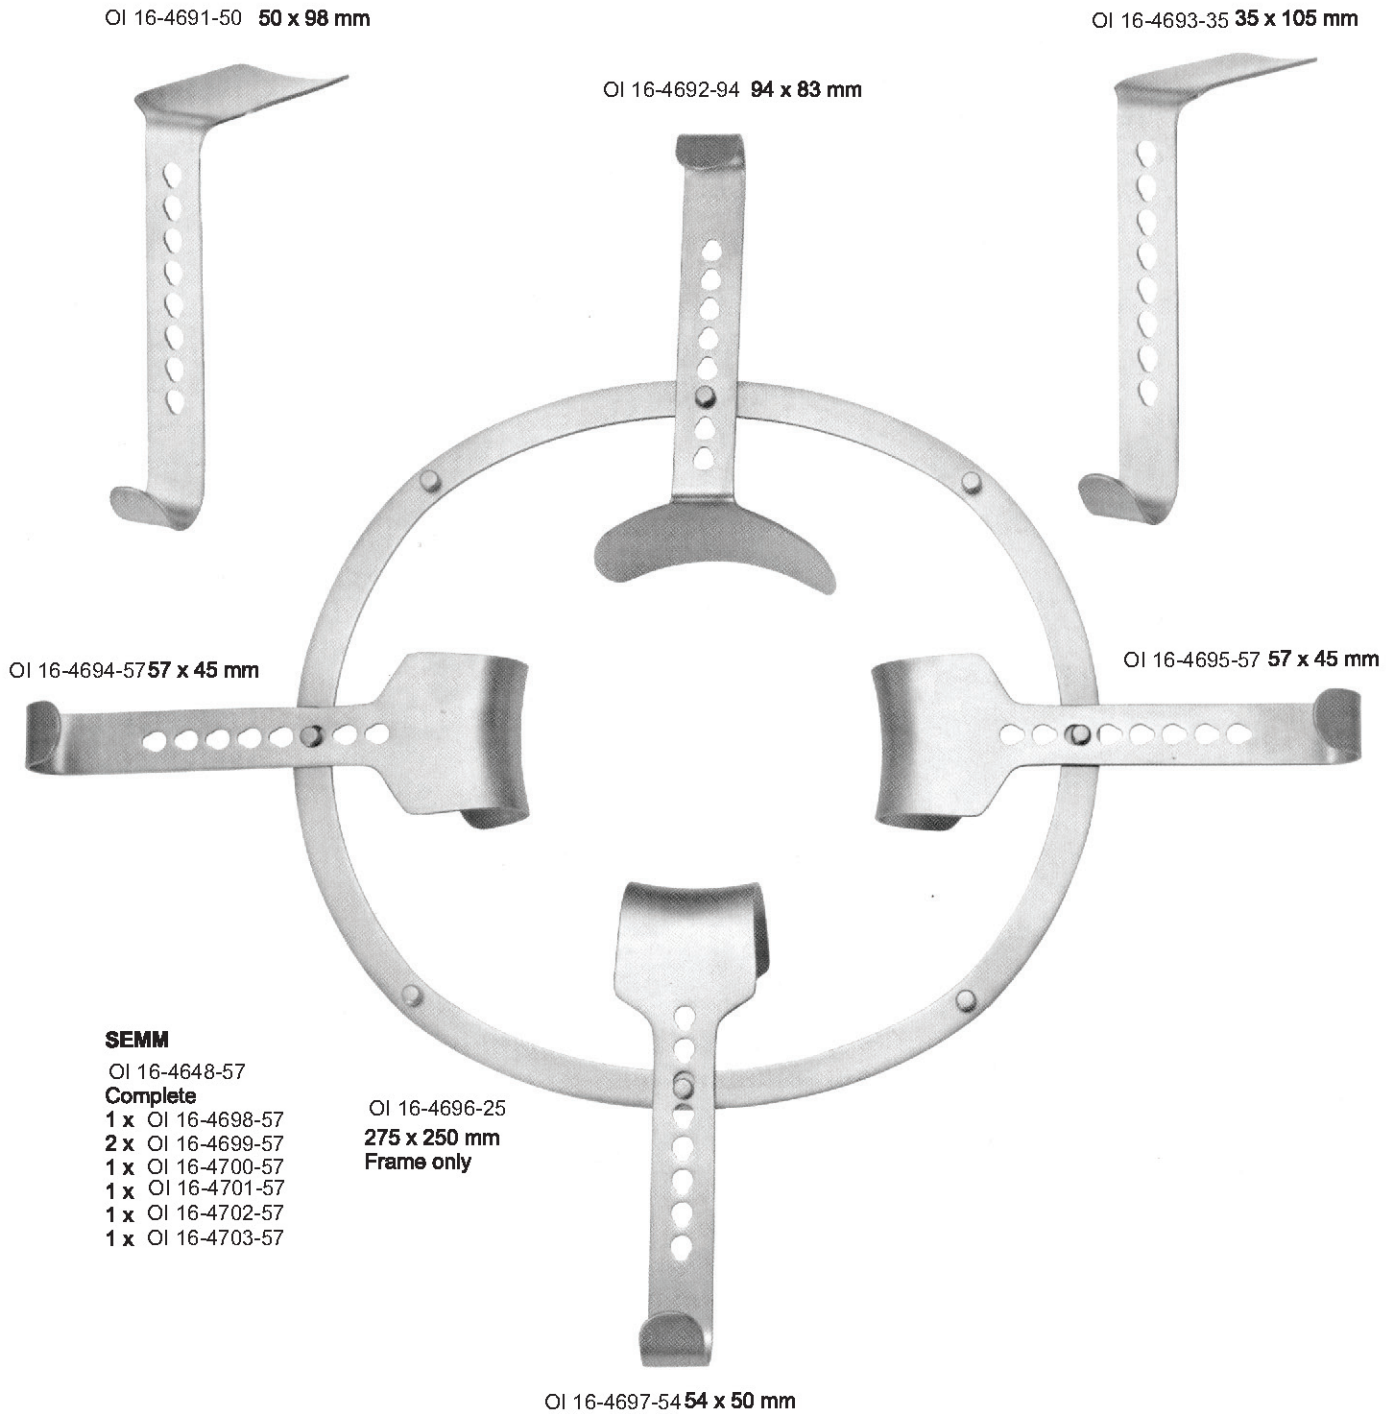

SEMM

OI 16-4648-57

Complete

- 1 x OI 16-4698-57
- 2 x OI 16-4699-57
- 1 x OI 16-4700-57
- 1 x OI 16-4701-57
- 1 x OI 16-4702-57
- 1 x OI 16-4703-57

OI 16-4696-25
275 x 250 mm
Frame only

Measurements of retractors: Depth x Width