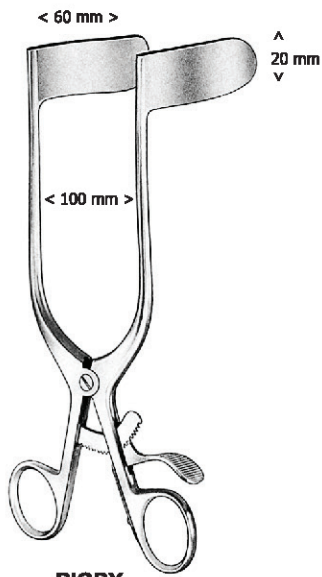

RIGBY
OI 16-4664-19
(Rectum, Vagina)
19 cm/7 1/2"