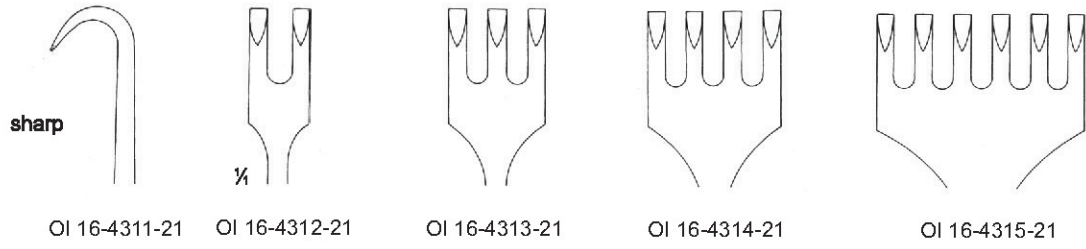

sharp

blunt

VESSEL HOOK
OI 16-4299-12
12 cm/4 3/4"

VOLKMANN
11.5 cm/4 1/2"

OI 16-4308-13
13.5 cm/5 3/8"

16 cm/6 1/4"

Measurements of retractors: Depth x Width

VOLKMANN
 21.5 cm/8 1/2"