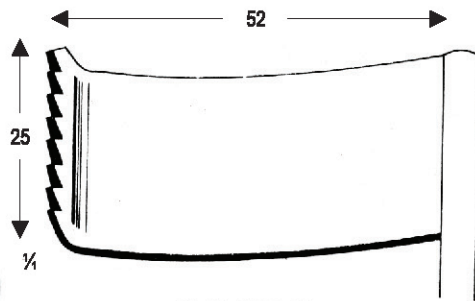

OI 16-4652-28
 Sharp, long teeth on right side

MEYERDING
19 cm / 7 1/2"

OI 16-4653-19

OI 16-4654-19

OI 16-4655-19

OI 16-4656-19

Measurements of retractors: Depth x Width

Lateral Blade
 25 x 50 mm

MARKHAM-MEYERDING
 OI 16-4657-18
 18 cm/7 1/8"

Lateral Blade
 25 x 50 mm

MARKHAM-MEYERDING
 OI 16-4658-18
 18 cm/7 1/8"

HENLEY
 16 cm/6 1/4"

OI 16-4659-16
 19 x 16 mm

OI 16-4660-16
 25 x 16 mm

OI 16-4661-16
 32 x 16 mm