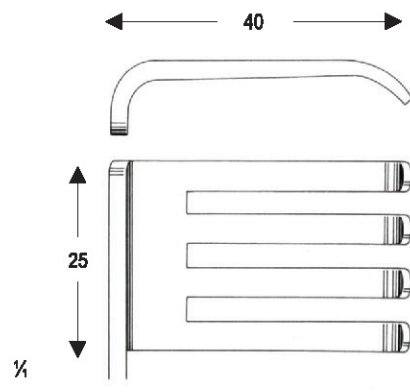

¼

OI 16-4649-30
blunt