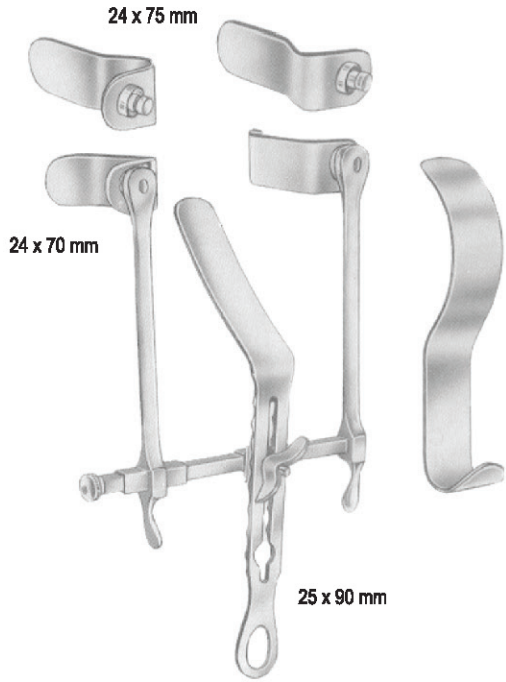

Hook-on Retractors for Kirschner and Franz Frames

OI 16-4792-40
40 x 55 mm

OI 16-4793-50
50 x 65 mm

OI 16-4794-60
60 x 85 mm

OI 16-4795-78
78 x 65 mm

OI 16-4796-80
80 x 90 mm

OI 16-4797-98
98 x 50 mm

OI 16-4798-105
105 x 35 mm

Measurements of retractors: Depth x Width

25 x 105 mm

LEGUEU
 OI 16-4799-25
 25 cm/9 7/8"

67 x 105 mm

KOCHER
 OI 16-4800-26
 26 cm/10 1/4"

56 x 105 mm

KOCHER
 OI 16-4801-26
 26 cm/10 1/4"

30 x 85 mm

30 x 63 mm

LEGUEU
 OI 16-4802-30

THOMSON-WALKER
OI 16-4803-25

MILLIN
OI 16-4804-25

Measurements of retractors: Depth x Width