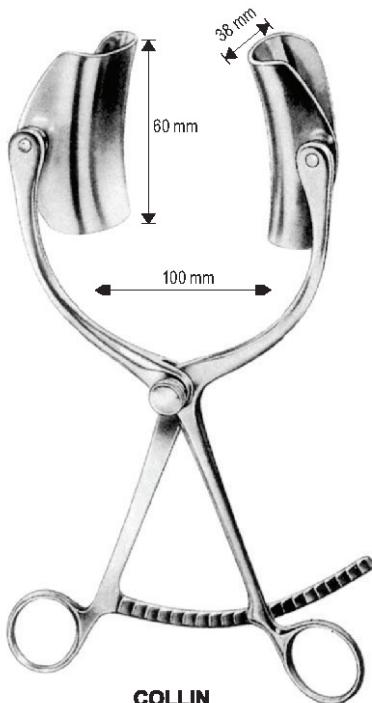

GELPI-LOKTITE

- OI 16-4663-09 9 cm/3 1/2"
- OI 16-4663-11 11 cm/4 3/8"
- OI 16-4663-13 13 cm/5 1/8"
- OI 16-4663-14 14 cm/5 1/2"
- OI 16-4663-16 16 cm/6 1/4"
- OI 16-4663-18 18 cm/7 1/8"

RIGBY
OI 16-4664-19
(Rectum, Vagina)
19 cm/7 1/2"

OL16-4665-18
18 cm/7 1/8"

MAYO-ADAMS
 OI 16-4666-16
 16.5 cm/6 1/2"

BABY-COLLIN complete, with 2 pairs of exchangeable blades
 OI 16-4667-00

COLLIN
 OI 16-4668-38

Measurements see below

Exchangeable Blades

COLLIN
 OI 16-4669-38 Lateral Blades Central Blades
 OI 16-4670-38 38 x 60 mm / 38 x 55 mm
 38 x 80mm / 50 x 75mm

Measurements of retractors: Depth x Width

Exchangeable Blades

COLLIN-LOCKTITE

OI 16-4671-31
31 cm 12 1/4"