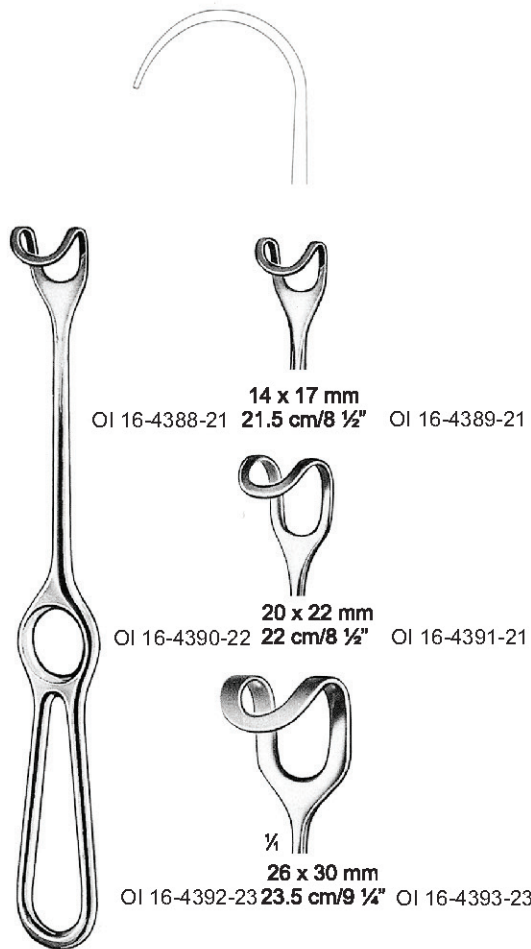

sharp

blunt

VESSEL HOOK
OI 16-4299-12
12 cm/4 3/4"

VOLKMANN
11.5 cm/4 1/2"

OI 16-4308-13
13.5 cm/5 3/8"

16 cm/6 1/4"

Measurements of retractors: Depth x Width

VOLKMANN
 21.5 cm/8 1/2"

OI 16-4382-23

OI 16-4383-23

OI 16-4384-23

Sharp

23 cm/9"

KOCHER
 22 cm/8 ½"
 OI 16-4385-22 40 x 10 mm
 OI 16-4386-22 40 x 15 mm
 OI 16-4387-22 40 x 20 mm

MIDDELDORPF

OI 16-4388-21 14 x 17 mm
 21.5 cm/8 ½" OI 16-4389-21

OI 16-4390-22 20 x 22 mm
 22 cm/8 ½" OI 16-4391-21

OI 16-4392-23 26 x 30 mm
 23.5 cm/9 ¼" OI 16-4393-23

MIDDELDORPF

Measurements of retractors: Depth x Width

OI 16-4394-21

OI 16-4395-21

OI 16-4396-21

OI 16-4397-21