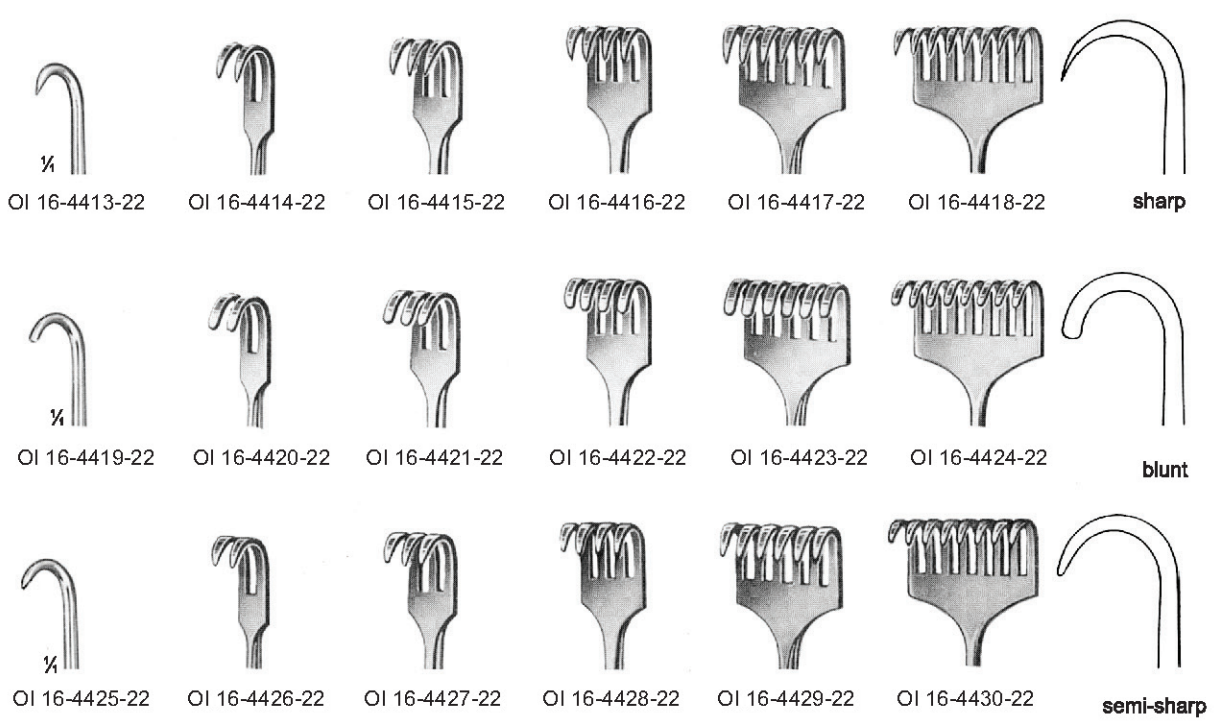

OI 16-4410-21
21.5 cm/8 1/2"

OI 16-4411-21 sharp
OI 16-4412-21 blunt
20 cm/7 1/8"

Measurements of retractors: Depth x Width

KOCHER
 22 cm/8 1/2"

OLLIER
 OI 16-4432-22
 22.5 cm/8 3/4"

WASSMUND
 OI 16-4433-20
 20 cm/7 1/2"