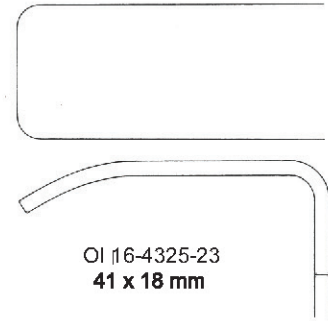

sharp

blunt

VESSEL HOOK
OI 16-4299-12
12 cm/4 3/4"

VOLKMANN
11.5 cm/4 1/2"

OI 16-4308-13
13.5 cm/5 3/8"

16 cm/6 1/4"

Measurements of retractors: Depth x Width

VOLKMANN
 21.5 cm/8 1/2"

CUSHING
 OI 16-4321-21
 21.5 cm/8 1/2"
 OI 16-4322-25
 25 cm/10"

CUSHING
 OI 16-4323-21
 24.5 cm/9 5/8"
 OI 16-4324-28
 28 cm/11"

KOCHER
23 cm/9"

OI 16-4325-23
41 x 18 mm

OI 16-4326-23
61 x 20 mm

OI 16-4327-23
61 x 25 mm

OI 16-4328-23
75 x 30 mm

OI 16-4329-23
75 x 40 mm

1/4

KOCHER-LANGENBECK
 21.5 cm/8 1/2"

Measurements of retractors: Depth x Width

KOCHER-LANGENBECK
21.5 cm/8 1/2"

OI 16-4339-21
21.5 cm/8 1/2"
25 x 10 mm

OI 16-4340-21
21.5 cm/8 1/2"
40 x 13 mm