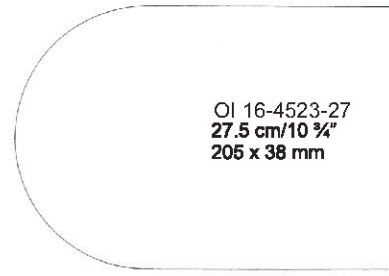

DEAVER-BABY

DEAVER

OI 16-4516-29
 29.5 cm/11 5/8"
 width of blade 48 mm

OI 16-4516-33
 33 cm/13"
 width of blade 63 mm

ALLISON

OI 16-4517-29
 29.5 cm/11 5/8"
 width of blade 132 mm

ALLISON

¼

HIBBS

OI 16-4518-75 75 x 25 mm
 OI 16-4518-50 50 x 19 mm
 OI 16-4518-25 25 x 13 mm

Measurements of retractors: Depth x Width

MIKULICZ
25 cm/9 7/8"

MIKULICZ
OI 16-4522-26
26 cm/10 1/4"

KELLY

KOERTE
OI 16-4524-28
28 cm/11"
rigid