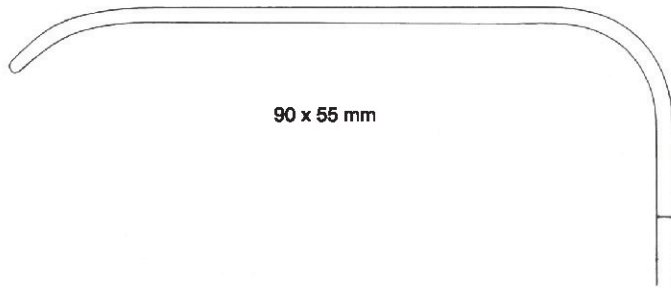

MIKULICZ
OI 16-4522-26
26 cm/10 1/4"