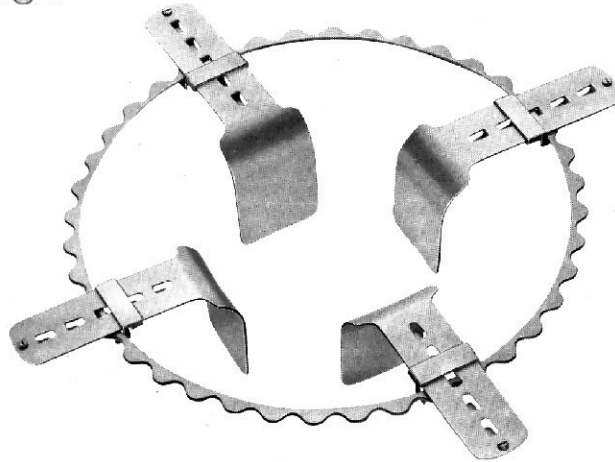

TURNER-WARWICK
OI 16-4713-33
Abdominal retractor, complete
consisting of
1 frame OI 16-4714-33
2 retractor blades of eac OI 16-4715-33
2 abdominal retractor of each OI 16-4716-33
2 abdominal retractor of each OI 16-4717-33
2 retractor blade single hooks OI 16-4718-33