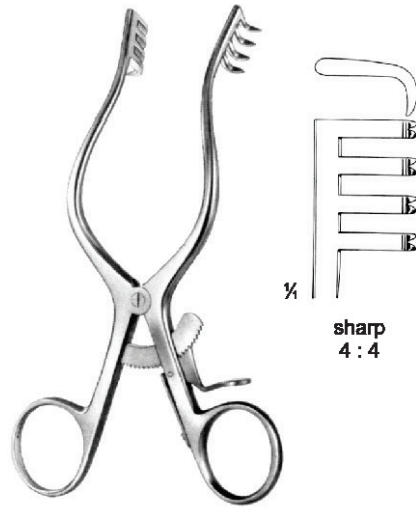

PLESTER
 Blunt

OI 16-4617-10
 10.5 cm/4 1/8"

PLESTER
 Blunt

OI 16-4618-10
 10.5 cm/4 1/8"

1/4

MILLIGAN
 Blunt

OI 16-4619-13
 13.5 cm/5 1/8"

Measurements of Retractors : Depth x Width

ANDERSON - ADSON
4 : 4
OI 16-4620-19
19 cm / 7 1/2"

WEITLANER
3 : 4

OI 16-4621-20
20 cm / 7 7/8"
sharp

OI 16-4622-20
20 cm / 7 7/8"
blunt

ADSON

sharp
3 : 4 teeth
OI 16-4623-26
26 cm / 10 1/4"

blunt
3 : 4 teeth
OI 16-4624-26
26 cm / 10 1/4"

sharp
6 : 6 teeth
OI 16-4625-29
29 cm / 11 1/2"

blunt
6 : 6 teeth
OI 16-4626-29
29 cm / 11 1/2"

WEITLANER-BABY
 OI 16-4627-13
 13.5 cm/5 3/8"

MOLLISON
 OI 16-4628-15
 15.5 cm/6 1/8"

CLOWARD
 OI 16-4629-25 - Retractor complete (with 2 blades ea.)
 OI 16-4630-25 - Retractor only
 25 cm/9 7/8"