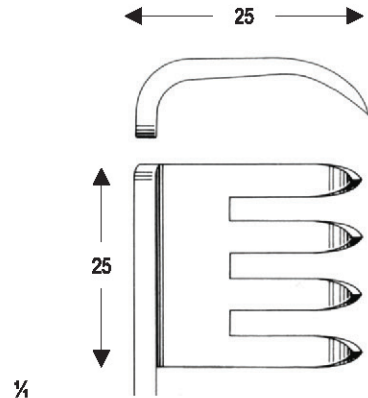

ADSON
 OI 16-4644-32
 32 cm/12 1/2"
 4 : 5
 blunt

BECKMANN-EATON
 OI 16-4645-32
 32 cm/12 1/2"
 7 : 7
 Sharp

Measurements of retractors: Depth x Width

½

BECKMAN-ADSON
30.5 cm/12"
4 : 4

OI 16-4646-30
blunt

¼