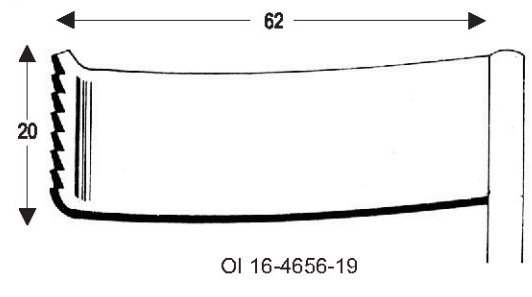

OI 16-4652-28
 Sharp, long teeth on right side

MEYERDING
19 cm / 7 1/2"

OI 16-4653-19

OI 16-4654-19

OI 16-4655-19

OI 16-4656-19

Measurements of retractors: Depth x Width

Lateral Blade
 25 x 50 mm

MARKHAM-MEYERDING
 OI 16-4657-18
 18 cm/7 1/8"

Lateral Blade
 25 x 50 mm

MARKHAM-MEYERDING
 OI 16-4658-18
 18 cm/7 1/8"

HENLEY
 16 cm/6 1/4"

OI 16-4659-16
 19 x 16 mm

OI 16-4660-16
 25 x 16 mm

OI 16-4661-16
 32 x 16 mm