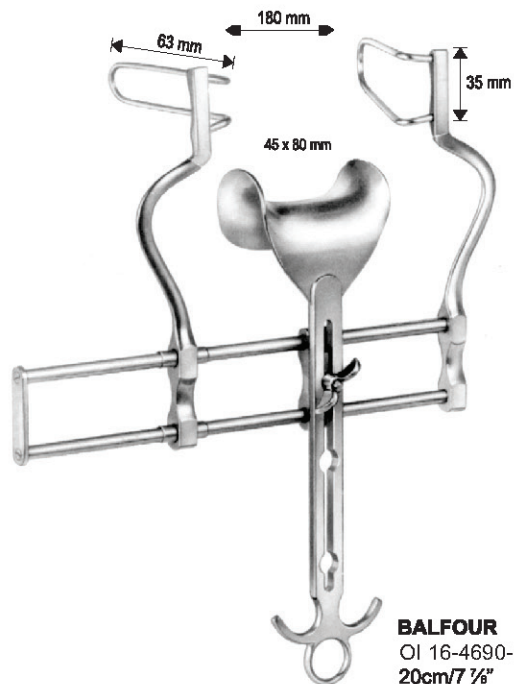

BALFOUR
 OI 16-4681-20
 20 cm / 7 7/8"

BALFOUR
 OI 16-4682-20

BALFOUR
 OI 16-4683-00

Centre Blade only

BALFOUR
 OI 16-4684-45 = 45 X 80 mm
 OI 16-4684-70 = 70 X 85 mm
 OI 16-4684-80 = 80 X 90 mm

Measurements of retractors: Depth x Width

GOSSET-BABY
OI 16-4685-12
12.5 cm/4 7/8"

GOSSET
OI 16-4686-12

GOSSET
OI 16-4687-16
16.5 cm/6 1/2"

GOSSET
OI 16-4688-18
18.5cm/7 1/4"

BALFOUR-BABY
OI 16-4689-12
12.5cm/4 7/8"

BALFOUR
OI 16-4690-20
20cm/7 7/8"