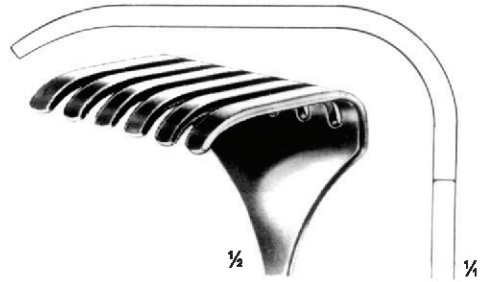

Measurements of retractors: Depth x Width

OI 16-4434-27
27 cm/10 1/2"

OI 16-4435-25
40 x 40 mm

OI 16-4436-25
45 x 50 mm

OI 16-4437-25
50 x 60 mm

OI 16-4438-25
70 x 70 mm

ISRAEL
25 cm/9 1/2"

Measurements of retractors: Depth x Width

Fig. 1
OI 16-4443-26
26 cm/10 1/4"
25 x 20 mm
30 x 28 mm

Fig. 2
OI 16-4444-27
27.5 cm/10 3/4"
43 x 38 mm
63 x 44 mm

RICHARDSON-EASTMAN
OI 16-4445-1
Set Fig. 1 + 2

RICHARDSON

RICHARDSON
OI 16-4448-24
24 cm/9 1/2"