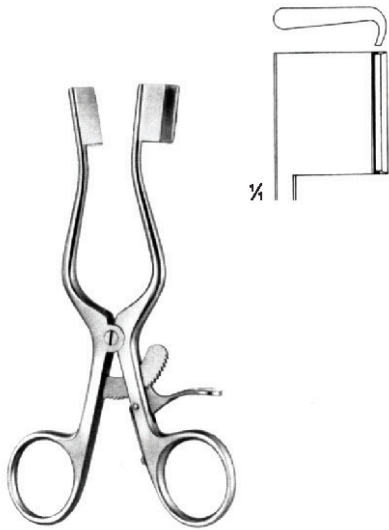

PLESTER
 Blunt

OI 16-4617-10
 10.5 cm/4 1/8"

PLESTER
 Blunt

OI 16-4618-10
 10.5 cm/4 1/8"

1/4

MILLIGAN
 Blunt

OI 16-4619-13
 13.5 cm/5 1/8"

Measurements of Retractors : Depth x Width

ANDERSON - ADSON
4 : 4
OI 16-4620-19
19 cm / 7 1/2"

WEITLANER
3 : 4

OI 16-4621-20
20 cm / 7 7/8"
sharp

OI 16-4622-20
20 cm / 7 7/8"
blunt

ADSON

sharp
3 : 4 teeth
OI 16-4623-26
26 cm / 10 1/4"

blunt
3 : 4 teeth
OI 16-4624-26
26 cm / 10 1/4"

sharp
6 : 6 teeth
OI 16-4625-29
29 cm / 11 1/2"

blunt
6 : 6 teeth
OI 16-4626-29
29 cm / 11 1/2"

WEITLANER-BABY
 OI 16-4627-13
 13.5 cm/5 3/8"

MOLLISON
 OI 16-4628-15
 15.5 cm/6 1/8"

CLOWARD
 OI 16-4629-25 - Retractor complete (with 2 blades ea.)
 OI 16-4630-25 - Retractor only
 25 cm/9 7/8"