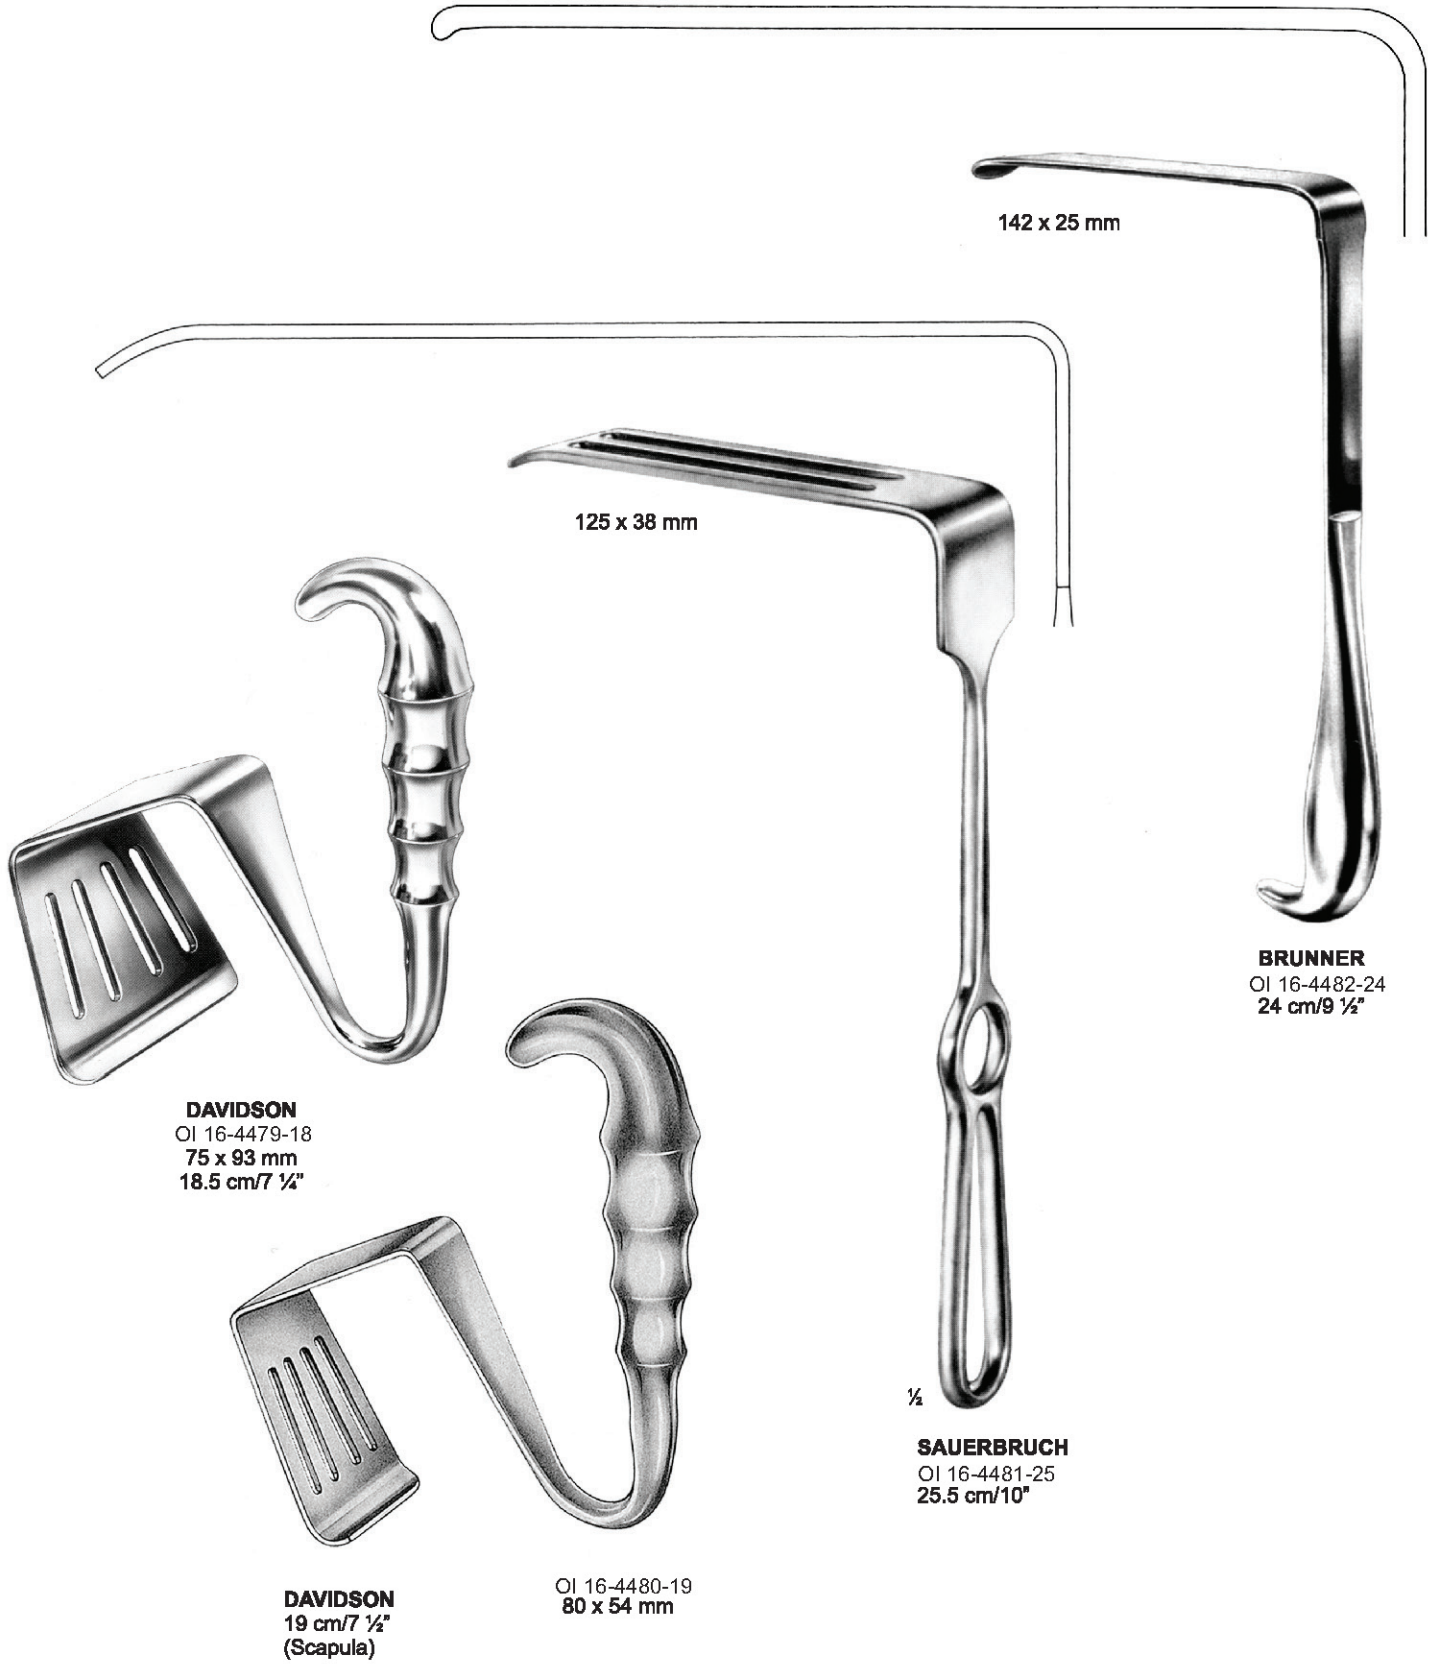

OI 16-4473-25
25 cm/9 7/8"
49 x 61 mm

OI 16-4474-25
25.5 cm/10"
48 x 75 mm

OI 16-4474-29
29.5 cm/11 3/4"
65 x 85 mm

Measurements of retractors: Depth x width

OI 16-4483-25
180 x 30 mm

OI 16-4484-25
160 x 30 mm