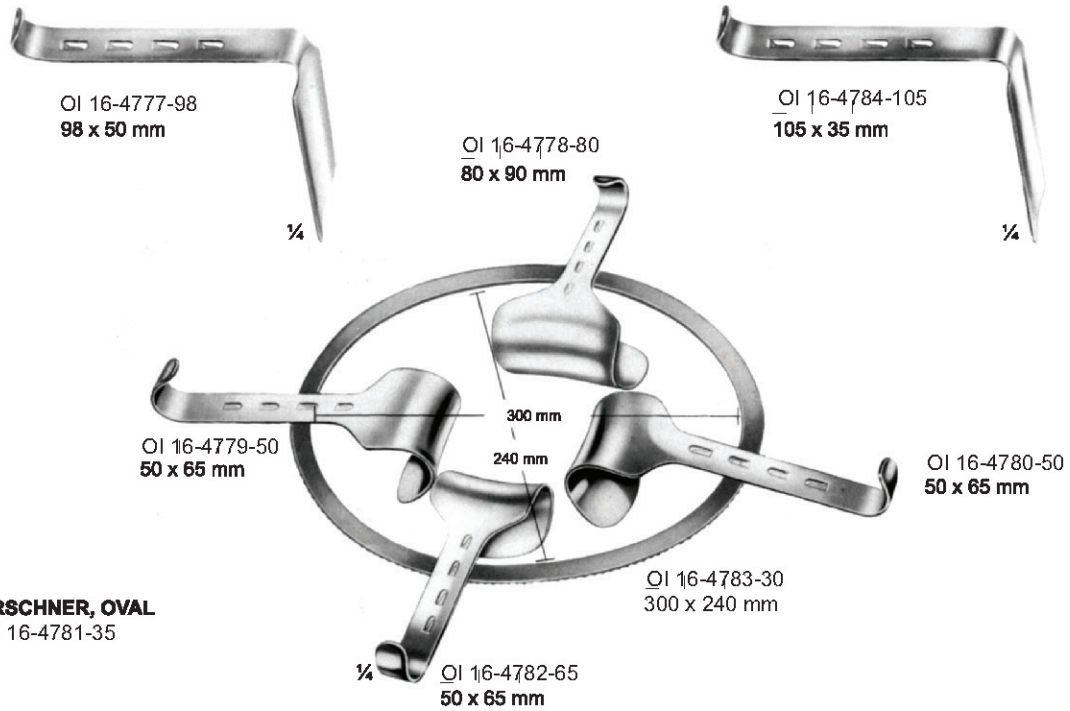

1. OI 16-4785-50 - Kirschner, Abdominal Retractor, Oval, complete, consisting of:
   - OI 16-4786-50 - 1 Frame, 300 x 240 mm
   - OI 16-4787-50 - 3 Hook-on retractors, 50 x 65 mm
   - OI 16-4788-50 - 1 ditto, 80 x 90 mm
   - OI 16-4789-50 - 1 ditto, 98 x 50 mm
   - OI 16-4790-50 - 1 ditto, 105 x 35 mm
   - OI 16-4791-50 - Frame only, 300 x 240 mm
2. Hook-on retractors see bottom of page