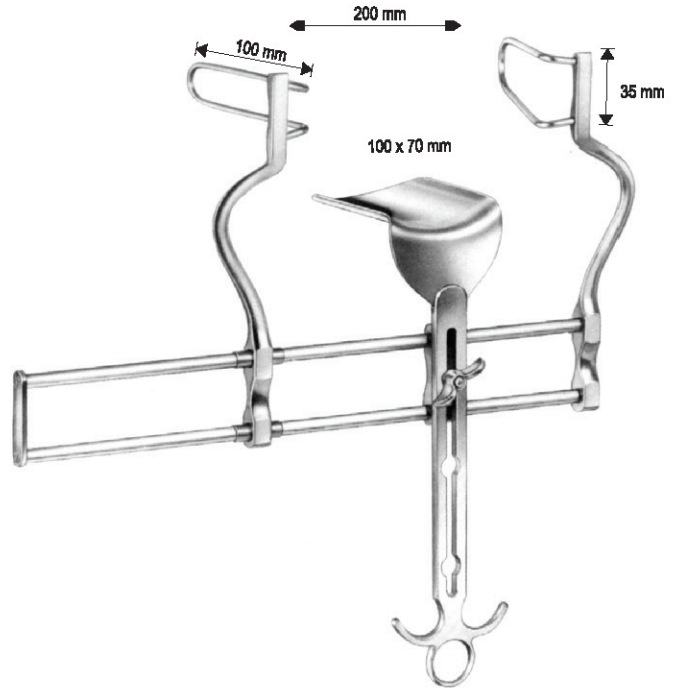

COLLIN
 OI 16-4669-38 Lateral Blades Central Blades
 OI 16-4670-38 38 x 60 mm / 38 x 55 mm
 38 x 80mm / 50 x 75mm

Measurements of retractors: Depth x Width

Exchangeable Blades

COLLIN-LOCKTITE

OI 16-4671-31
31 cm 12 1/4"

OI 16-4672-62
62 x 38 mm
Lateral blades only (pair)

Max. spread 210 mm

OI 16-4673-62
Frame only

OI 16-4674-64
64 x 40 mm
Center blade only

OI 16-4676-27 80 x 60 mm
OI 16-4676-85 85 x 72 mm
Lateral blades only (pair)

Max. spread 300 mm / 280 mm

OI 16-4677-28
Frame only

OI 16-4678-70 70 x 55 mm
OI 16-4679-90 90 x 80 mm
Center blade only

ROBIN-MASSE
OI 16-4675-64

RICARD
OI 16-4680-70

Measurements of retractors: Depth x Width

BALFOUR
 OI 16-4681-20
 20 cm / 7 7/8"

BALFOUR
 OI 16-4682-20

BALFOUR
 OI 16-4683-00

Centre Blade only

BALFOUR
 OI 16-4684-45 = 45 X 80 mm
 OI 16-4684-70 = 70 X 85 mm
 OI 16-4684-80 = 80 X 90 mm

Measurements of retractors: Depth x Width