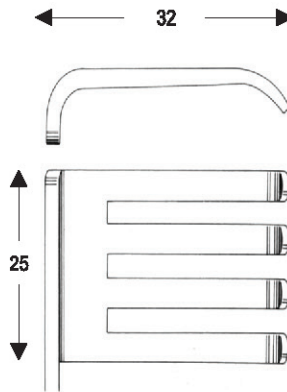

OI 16-4648-30
blunt