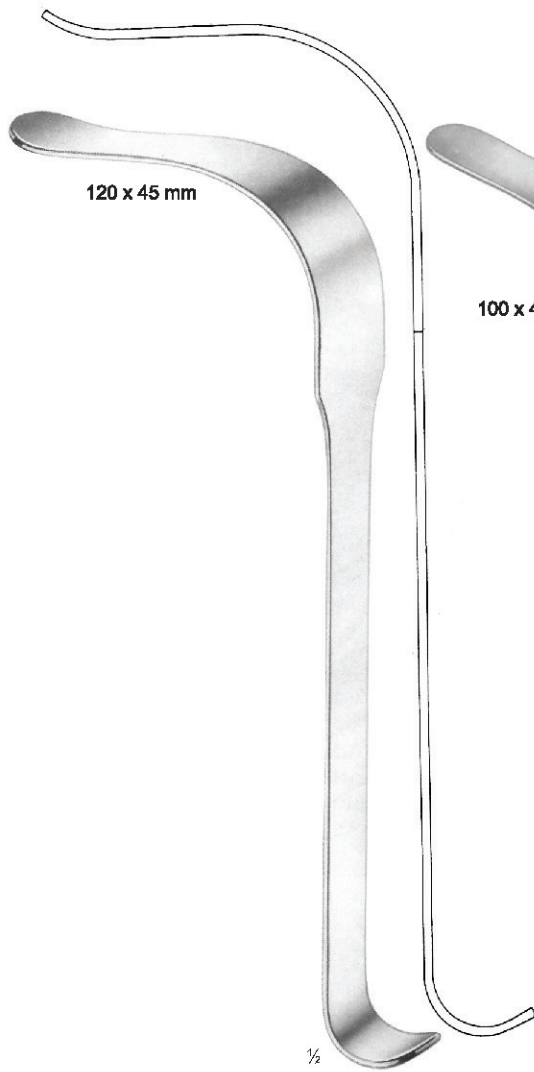

DEAVER-BABY

DEAVER

OI 16-4516-29
 29.5 cm/11 5/8"
 width of blade 48 mm

OI 16-4516-33
 33 cm/13"
 width of blade 63 mm

ALLISON

OI 16-4517-29
 29.5 cm/11 5/8"
 width of blade 132 mm

ALLISON

¼

HIBBS

OI 16-4518-75 75 x 25 mm
 OI 16-4518-50 50 x 19 mm
 OI 16-4518-25 25 x 13 mm

Measurements of retractors: Depth x Width

MIKULICZ
25 cm/9 7/8"

MIKULICZ
OI 16-4522-26
26 cm/10 1/4"

KELLY

KOERTE
OI 16-4524-28
28 cm/11"
rigid