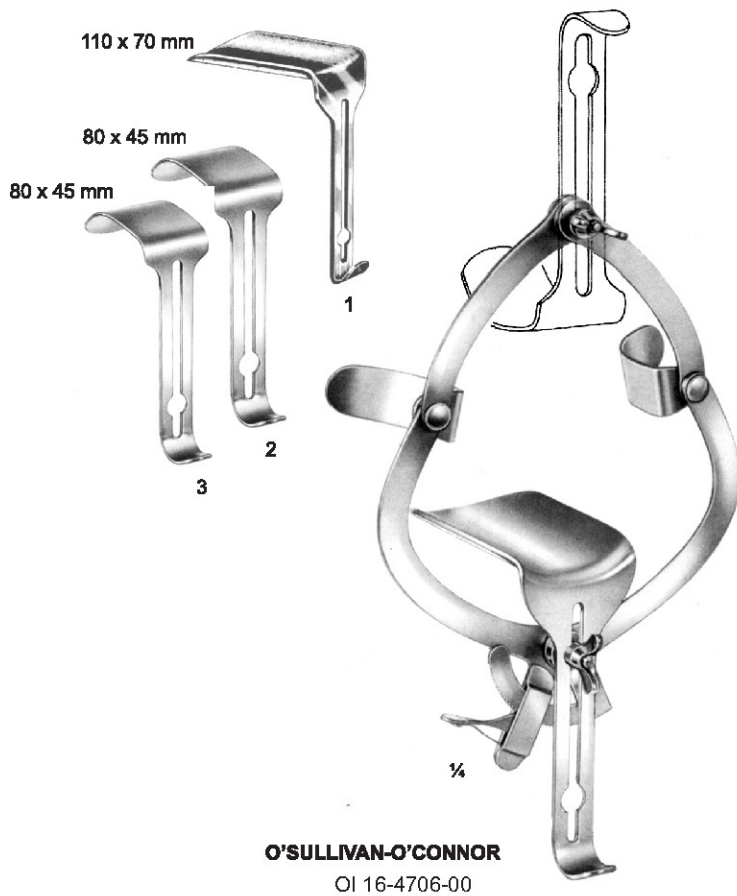

GOSSET-BABY
OI 16-4685-12
12.5 cm/4 7/8"

GOSSET
OI 16-4686-12

GOSSET
OI 16-4687-16
16.5 cm/6 1/2"

GOSSET
OI 16-4688-18
18.5cm/7 1/4"

BALFOUR-BABY
OI 16-4689-12
12.5cm/4 7/8"

BALFOUR
OI 16-4690-20
20cm/7 7/8"

Measurements of retractors: Depth x Width

SEMM

OI 16-4648-57

Complete

- 1 x OI 16-4698-57
- 2 x OI 16-4699-57
- 1 x OI 16-4700-57
- 1 x OI 16-4701-57
- 1 x OI 16-4702-57
- 1 x OI 16-4703-57

OI 16-4696-25
275 x 250 mm
Frame only

Measurements of retractors: Depth x Width

- DOYEN**
OI 16-4707-55 55 x 95 mm
OI 16-4708-55 55 x 105 mm
OI 16-4709-55 55 x 115 mm
OI 16-4710-55 55 x 125 mm

Measurements of retractors: Depth x Width

TURNER-WARWICK
 Retractor frame, round
 OI 16-4711-18 Ø 18 cm/7 1/8"
 OI 16-4711-23 Ø 23cm/9"
 OI 16-4711-30 Ø 30.5cm/12"