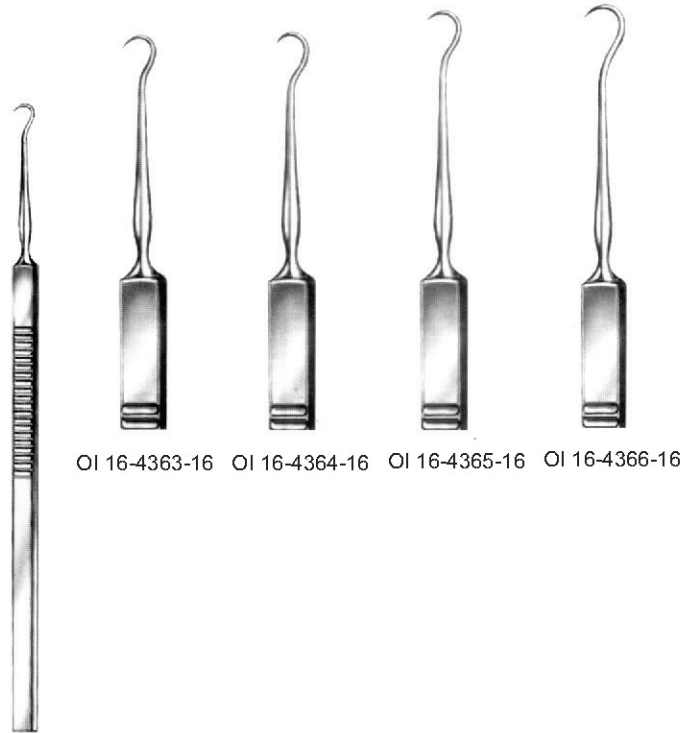

O'CONNOR
OI 16-4367-16
16 cm/6 1/4"

OI 16-4363-16 OI 16-4364-16 OI 16-4365-16 OI 16-4366-16

GRAEFE
16 cm/6 1/4"