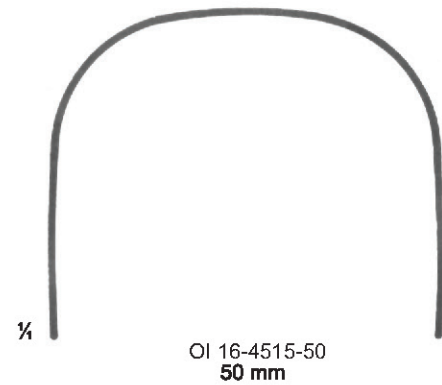

1/4

60 mm

POLLOSON
 OI 16-4496-27
 27 cm/10 1/2"

HARRINGTON
 OI 16-4497-32 = Fig. 1
 OI 16-4498-32 = Fig. 2
 32 cm/12 1/2"

Measurements of retractors: Depth x Width

SAUERBRUCH
22.5 cm/8 ¾"

Measurements of retractors: Depth x Width

DEAVER-BABY

DEAVER

OI 16-4516-29
 29.5 cm/11 5/8"
 width of blade 48 mm

OI 16-4516-33
 33 cm/13"
 width of blade 63 mm

ALLISON

OI 16-4517-29
 29.5 cm/11 5/8"
 width of blade 132 mm

ALLISON

¼