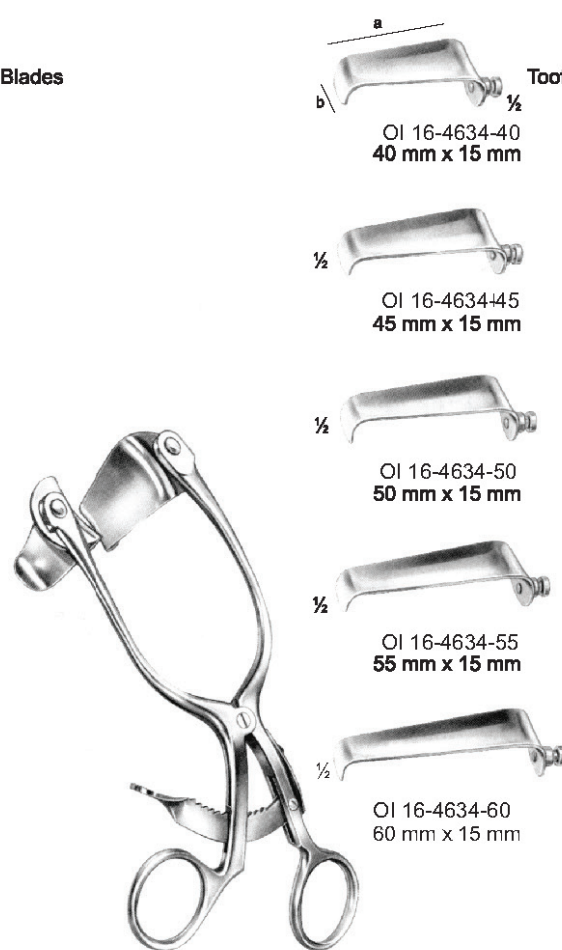

PLESTER
 Blunt

OI 16-4617-10
 10.5 cm/4 1/8"

PLESTER
 Blunt

OI 16-4618-10
 10.5 cm/4 1/8"

1/4

MILLIGAN
 Blunt

OI 16-4619-13
 13.5 cm/5 1/8"

Measurements of Retractors : Depth x Width

sharp
6 : 6 teeth
OI 16-4625-29
29 cm / 11 1/2"

blunt
6 : 6 teeth
OI 16-4626-29
29 cm / 11 1/2"

WEITLANER-BABY
 OI 16-4627-13
 13.5 cm/5 3/8"

MOLLISON
 OI 16-4628-15
 15.5 cm/6 1/8"

CLOWARD
 OI 16-4629-25 - Retractor complete (with 2 blades ea.)
 OI 16-4630-25 - Retractor only
 25 cm/9 7/8"

CLOWARD
 OI 16-4632-16 - Retractor complete (with 2 blades ea.)
 OI 16-4633-16 - Retractor only
 16 cm/6 1/4"

ADSON

sharp

blunt

OI 16-4635-13
13.5 cm/5 3/8"
3 : 4

OI 16-4636-13
13.5 cm/5 3/8"
3 : 4

OI 16-4637-16
16.5 cm/6 1/2"
3 : 4