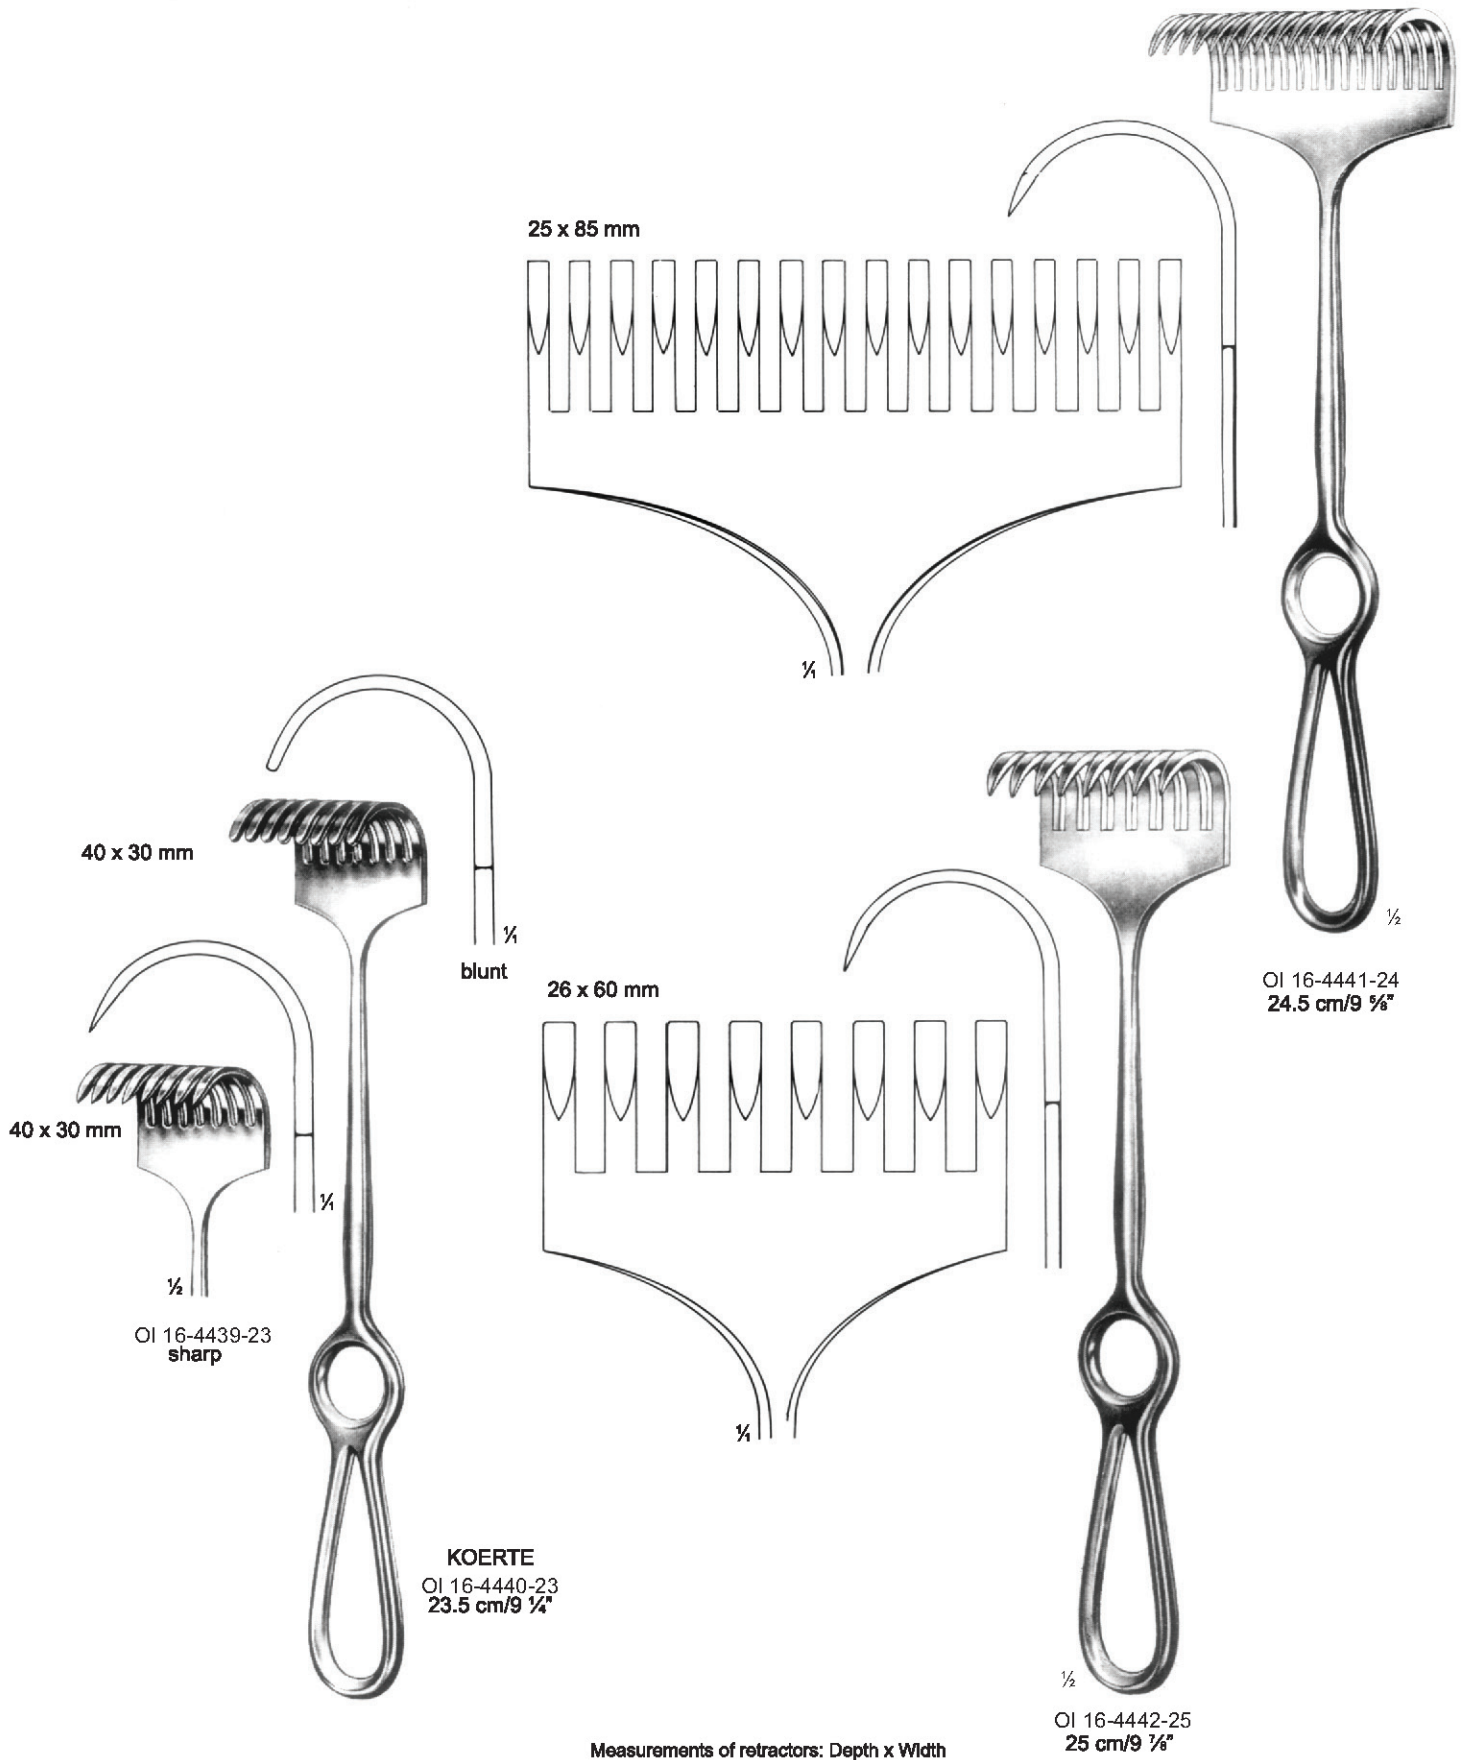

Measurements of retractors: Depth x Width

OI 16-4434-27
27 cm/10 1/2"

OI 16-4435-25
40 x 40 mm

OI 16-4436-25
45 x 50 mm

OI 16-4437-25
50 x 60 mm

OI 16-4438-25
70 x 70 mm

ISRAEL
25 cm/9 1/2"

Measurements of retractors: Depth x Width