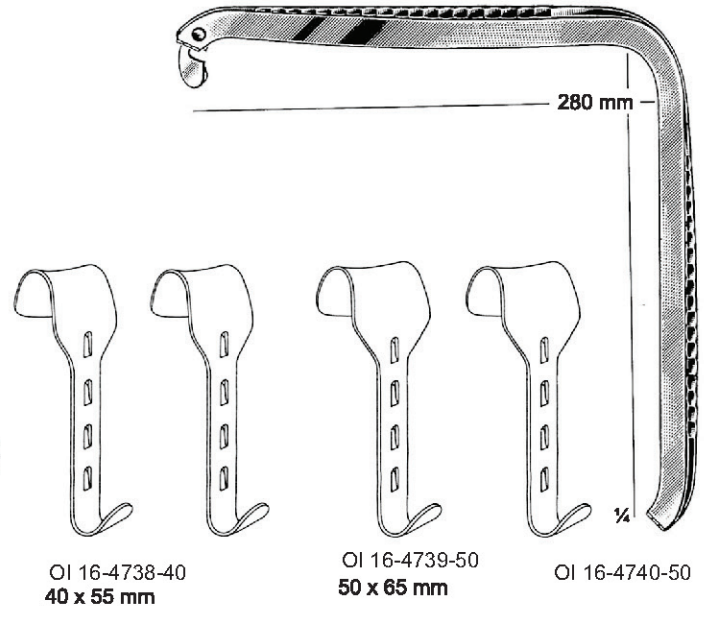

KIRSCHNER
OI 16-4733-00

- OI 16-4734-00 - Kirschner, Abdominal Retractor - complete, consisting of:
- OI 16-4735-00 - 2 Hook-on retractors, 40 x 55 mm
- OI 16-4736-00 - 2 ditto, 50 x 65 mm
- OI 16-44737-00 - Frame only, rigid, 240 x 240 mm

KIRSCHNER
OI 16-4741-00

- OI 16-4742-00 - Kirschner, Abdominal Retractor, folding, - large size, complete, consisting of:
- OI 16-4743-00 - 1 Frame folding type, large size - 280 x 280 mm
- OI 16-4744-00 - 2 Hook-on retractors, 40 x 55 mm
- OI 16-4745-00 - 2 ditto, 50 x 65 mm
- OI 16-4746-00 - Frame only, folding type 280 x 280 mm