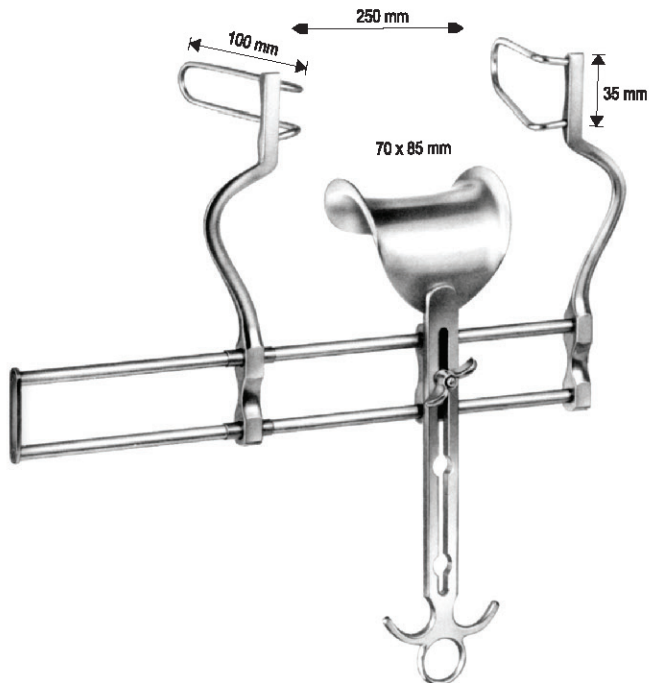

COLLIN
 OI 16-4669-38 Lateral Blades Central Blades
 OI 16-4670-38 38 x 60 mm / 38 x 55 mm
 38 x 80mm / 50 x 75mm

Measurements of retractors: Depth x Width

Exchangeable Blades

COLLIN-LOCKTITE

OI 16-4671-31
31 cm 12 1/4"

OI 16-4672-62
62 x 38 mm
Lateral blades only (pair)

Max. spread 210 mm

OI 16-4673-62
Frame only

OI 16-4674-64
64 x 40 mm
Center blade only

OI 16-4676-27 80 x 60 mm
OI 16-4676-85 85 x 72 mm
Lateral blades only (pair)

Max. spread 300 mm / 280 mm

OI 16-4677-28
Frame only

OI 16-4678-70 70 x 55 mm
OI 16-4679-90 90 x 80 mm
Center blade only

ROBIN-MASSE
OI 16-4675-64

RICARD
OI 16-4680-70

Measurements of retractors: Depth x Width

BALFOUR
 OI 16-4681-20
 20 cm / 7 7/8"

BALFOUR
 OI 16-4682-20

BALFOUR
 OI 16-4683-00

Centre Blade only

BALFOUR
 OI 16-4684-45 = 45 X 80 mm
 OI 16-4684-70 = 70 X 85 mm
 OI 16-4684-80 = 80 X 90 mm

Measurements of retractors: Depth x Width