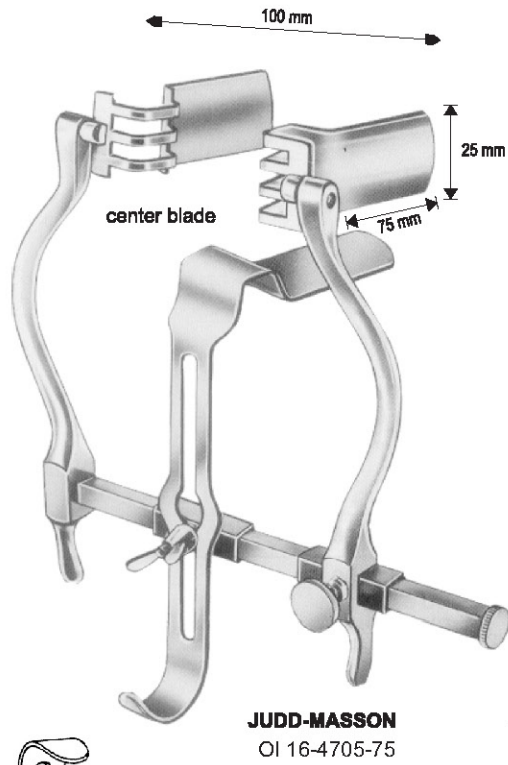

GOSSET-BABY
OI 16-4685-12
12.5 cm/4 7/8"

GOSSET
OI 16-4686-12

GOSSET
OI 16-4687-16
16.5 cm/6 1/2"

GOSSET
OI 16-4688-18
18.5cm/7 1/4"

BALFOUR-BABY
OI 16-4689-12
12.5cm/4 7/8"

BALFOUR
OI 16-4690-20
20cm/7 7/8"

Measurements of retractors: Depth x Width

SEMM

OI 16-4648-57

Complete

- 1 x OI 16-4698-57
- 2 x OI 16-4699-57
- 1 x OI 16-4700-57
- 1 x OI 16-4701-57
- 1 x OI 16-4702-57
- 1 x OI 16-4703-57

OI 16-4696-25
275 x 250 mm
Frame only

Measurements of retractors: Depth x Width

- DOYEN**
OI 16-4707-55 55 x 95 mm
OI 16-4708-55 55 x 105 mm
OI 16-4709-55 55 x 115 mm
OI 16-4710-55 55 x 125 mm

Measurements of retractors: Depth x Width

TURNER-WARWICK
 Retractor frame, round
 OI 16-4711-18 Ø 18 cm/7 1/8"
 OI 16-4711-23 Ø 23cm/9"
 OI 16-4711-30 Ø 30.5cm/12"