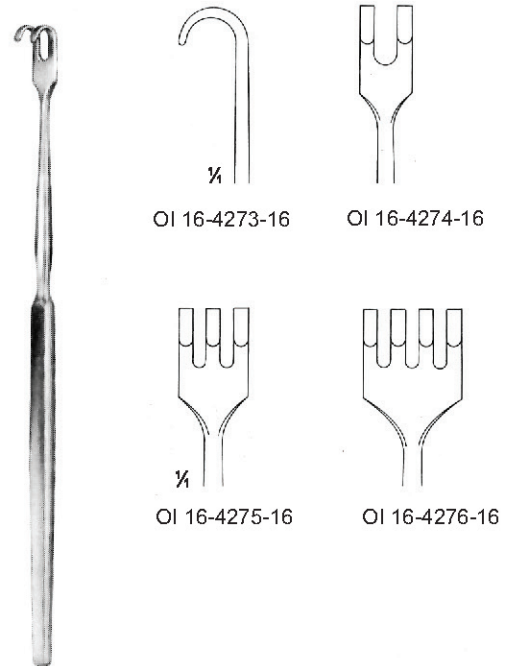

KOCHER
19 cm/7 1/2"

LANGENBECK
 22 cm/8 1/2"

LANGENBECK
 21 cm/8 1/4"

LANGENBECK
 OI 16-4261-21
 21 cm/8 1/4"

LANGENBECK
 OI 16-4262-21
 21 cm/8 1/4"

ZENKER

MINI-ZENKER
OI 16-4263-18
18 cm/7 1/8"
10 X 3 mm

OI 16-4264-25
25 cm/9 7/8"
35 X 8 mm

OI 16-4265-26
26 cm/10 1/4"
60 X 12 mm

OI 16-4266-27
27.5 cm/10 3/4"
75 X 12 mm

OI 16-4267-29
29 cm/11 1/2"
85 X 20 mm

OI 16-4268-30
30 cm/11 3/4"
100 X 25 mm

TRACHEAL
 16 cm/6 1/4"
 sharp

TRACHEAL
 16 cm/6 1/4"
 blunt

TRACHEAL
 16 cm/6 1/4"
 semi-sharp

17 cm/6 3/4"

sharp

blunt

16 cm/6 1/4"
flexible

sharp

blunt

16 cm/6 1/4"

sharp

blunt

VESSEL HOOK
OI 16-4299-12
12 cm/4 3/4"

VOLKMANN
11.5 cm/4 1/2"

OI 16-4308-13
13.5 cm/5 3/8"

16 cm/6 1/4"

Measurements of retractors: Depth x Width

VOLKMANN
 21.5 cm/8 1/2"