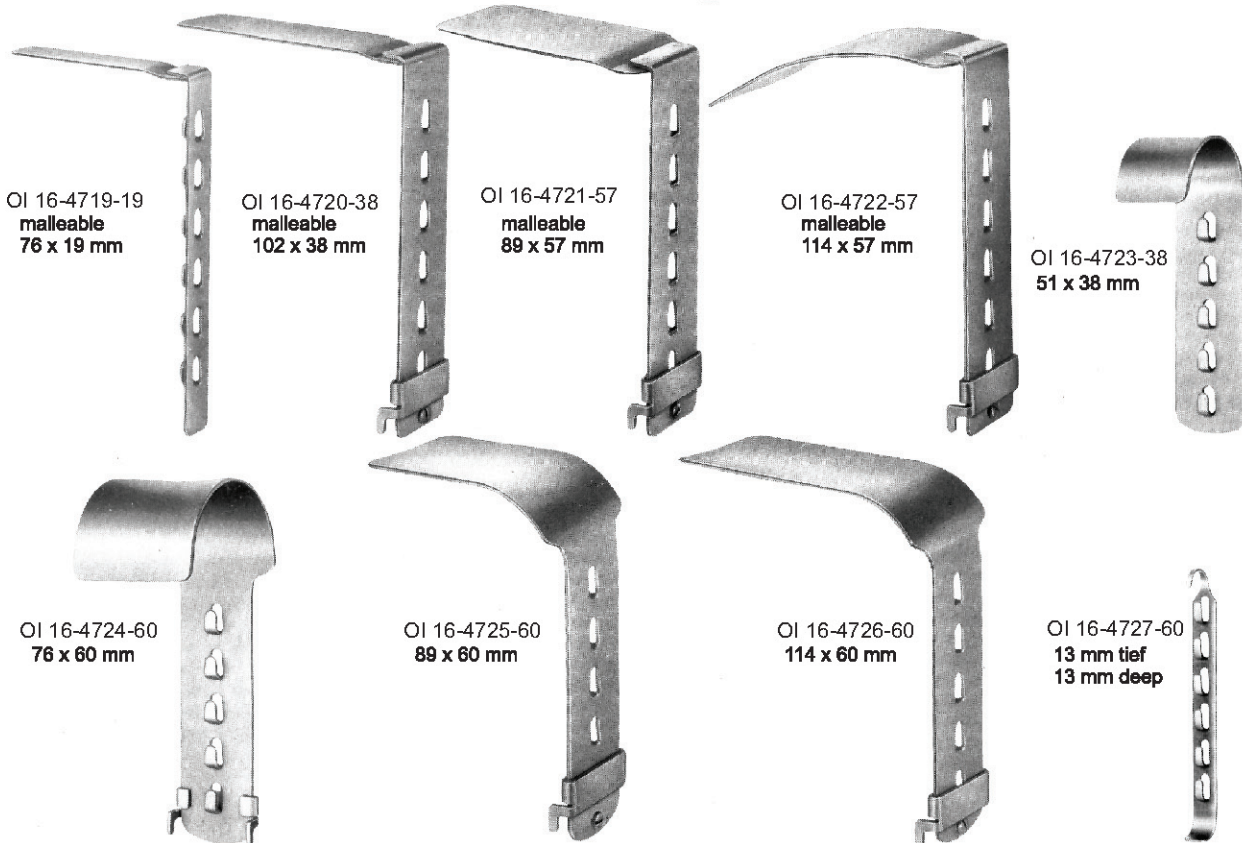

OI 16-4719-19
malleable
76 x 19 mm

OI 16-4720-38
malleable
102 x 38 mm

OI 16-4721-57
malleable
89 x 57 mm

OI 16-4722-57
malleable
114 x 57 mm

OI 16-4723-38
51 x 38 mm

OI 16-4724-60
76 x 60 mm

OI 16-4725-60
89 x 60 mm

OI 16-4726-60
114 x 60 mm

OI 16-4727-60
13 mm tief
13 mm deep