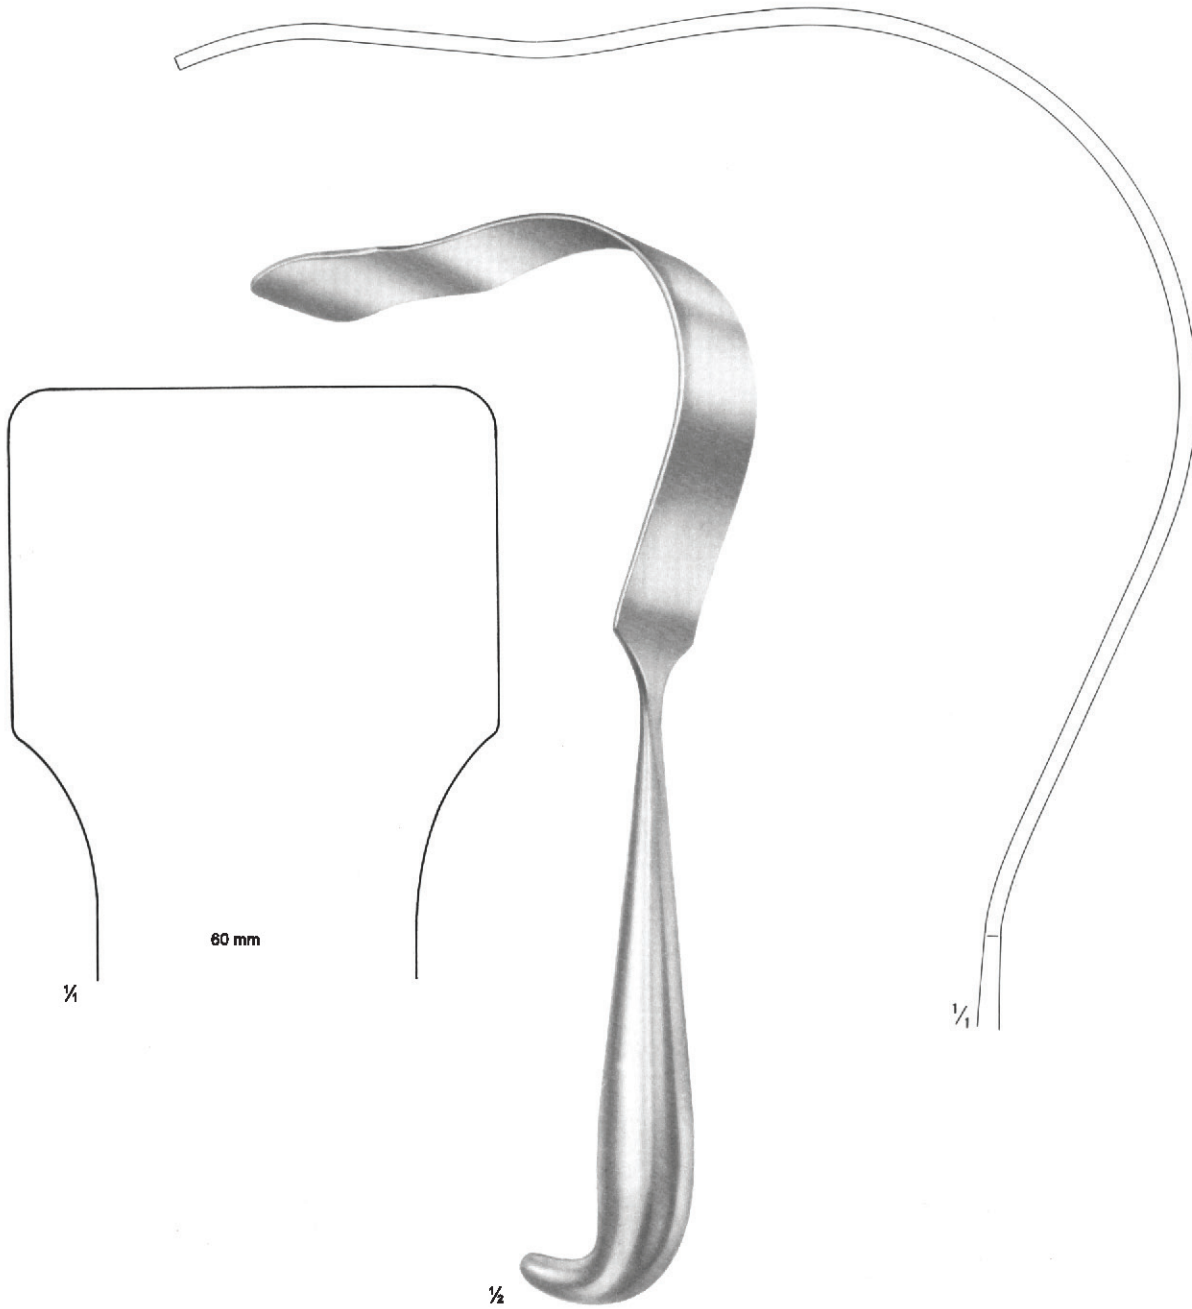

- OI 16-4539-29 29 cm/11 1/2"
- 60 x 45 mm

45 mm

60 mm

1/2"

REVERDIN

- OI 16-4540-28 28 cm/11"
- 60 x 45 mm

POLLOSON
OI 16-4541-29
29 cm/11 1/2"

Measurements of retractors: Depth x width