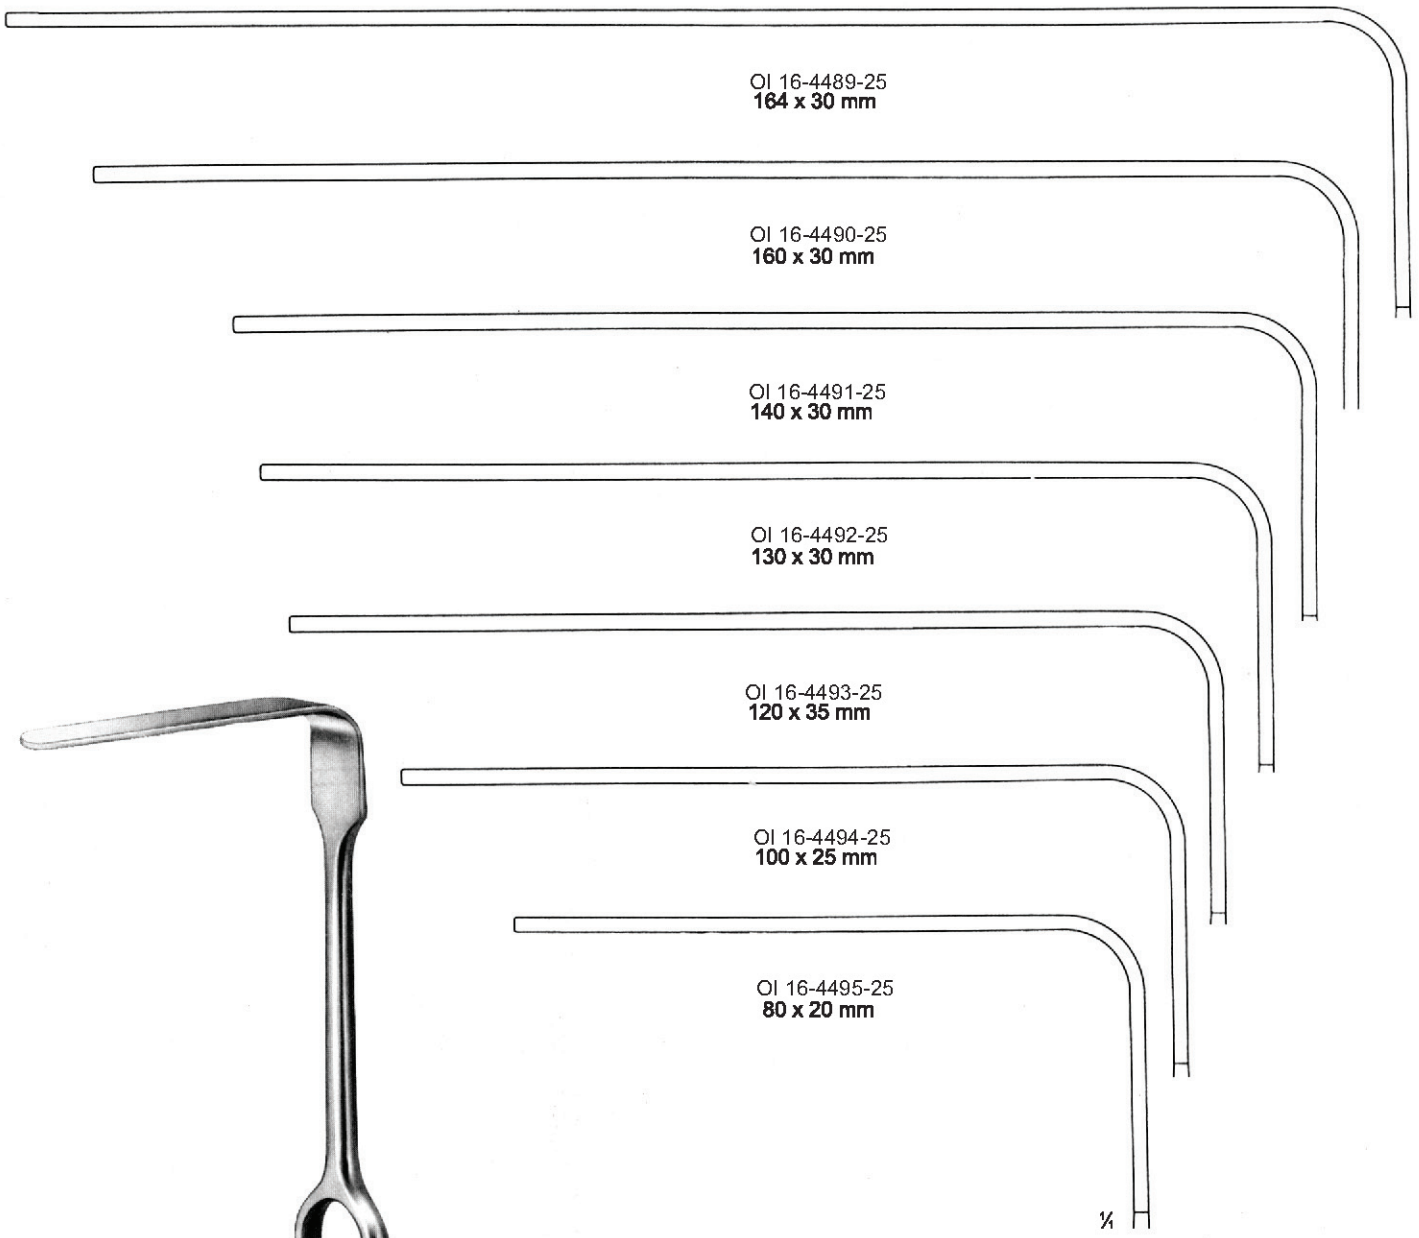

BRUNNER
25 cm/9 7/8"