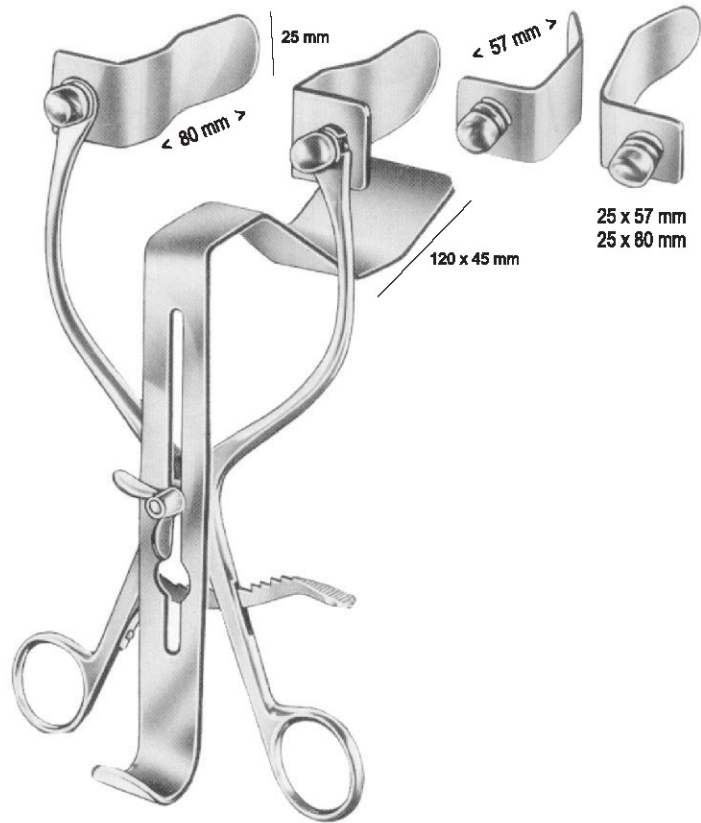

Hook-on Retractors for Kirschner and Franz Frames

OI 16-4792-40
40 x 55 mm

OI 16-4793-50
50 x 65 mm

OI 16-4794-60
60 x 85 mm

OI 16-4795-78
78 x 65 mm

OI 16-4796-80
80 x 90 mm

OI 16-4797-98
98 x 50 mm

OI 16-4798-105
105 x 35 mm

Measurements of retractors: Depth x Width

25 x 105 mm

LEGUEU
 OI 16-4799-25
 25 cm/9 7/8"

67 x 105 mm

KOCHER
 OI 16-4800-26
 26 cm/10 1/4"

56 x 105 mm

KOCHER
 OI 16-4801-26
 26 cm/10 1/4"

30 x 85 mm

30 x 63 mm

LEGUEU
 OI 16-4802-30

THOMSON-WALKER
OI 16-4803-25

MILLIN
OI 16-4804-25

Measurements of retractors: Depth x Width