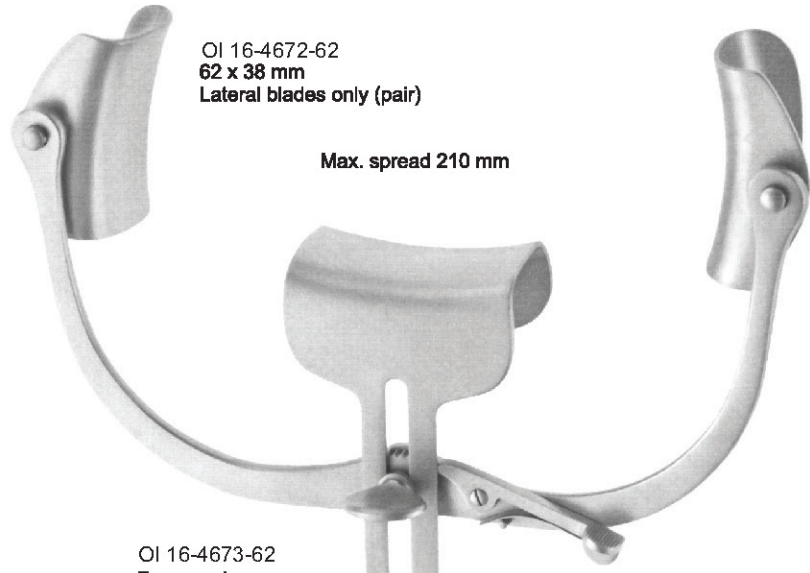

OL16-4665-18
18 cm/7 1/8"

MAYO-ADAMS
 OI 16-4666-16
 16.5 cm/6 1/2"

BABY-COLLIN complete, with 2 pairs of exchangeable blades
 OI 16-4667-00

COLLIN
 OI 16-4668-38

Measurements see below

Exchangeable Blades

COLLIN
 OI 16-4669-38 Lateral Blades Central Blades
 OI 16-4670-38 38 x 60 mm / 38 x 55 mm
 38 x 80mm / 50 x 75mm

Measurements of retractors: Depth x Width

Exchangeable Blades

COLLIN-LOCKTITE

OI 16-4671-31
31 cm 12 1/4"

OI 16-4672-62
62 x 38 mm
Lateral blades only (pair)

Max. spread 210 mm

OI 16-4673-62
Frame only

OI 16-4674-64
64 x 40 mm
Center blade only

OI 16-4676-27 80 x 60 mm
OI 16-4676-85 85 x 72 mm
Lateral blades only (pair)