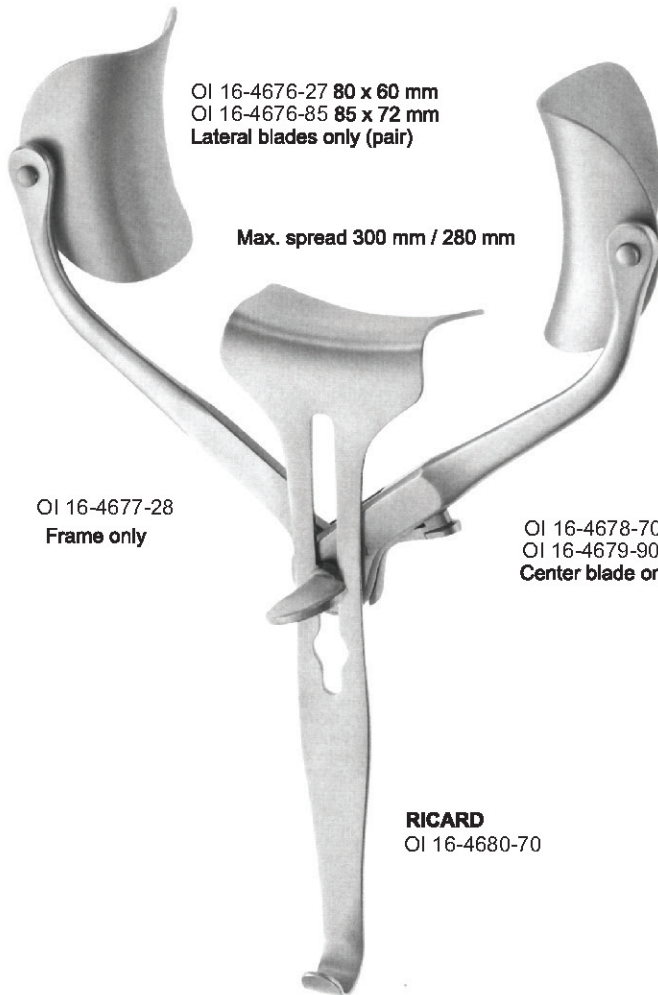

OL16-4665-18
18 cm/7 1/8"

MAYO-ADAMS
 OI 16-4666-16
 16.5 cm/6 1/2"

BABY-COLLIN complete, with 2 pairs of exchangeable blades
 OI 16-4667-00

COLLIN
 OI 16-4668-38

Measurements see below

Exchangeable Blades

COLLIN
 OI 16-4669-38 Lateral Blades Central Blades
 OI 16-4670-38 38 x 60 mm / 38 x 55 mm
 38 x 80mm / 50 x 75mm

Measurements of retractors: Depth x Width

Exchangeable Blades

COLLIN-LOCKTITE

OI 16-4671-31
31 cm 12 1/4"

OI 16-4672-62
62 x 38 mm
Lateral blades only (pair)

Max. spread 210 mm

OI 16-4673-62
Frame only

OI 16-4674-64
64 x 40 mm
Center blade only

OI 16-4676-27 80 x 60 mm
OI 16-4676-85 85 x 72 mm
Lateral blades only (pair)