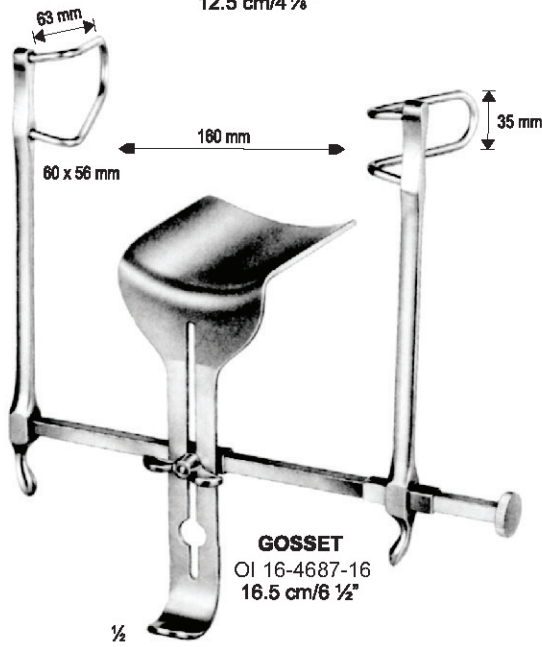

Max. spread 300 mm / 280 mm

OI 16-4677-28
Frame only

OI 16-4678-70 70 x 55 mm
OI 16-4679-90 90 x 80 mm
Center blade only

ROBIN-MASSE
OI 16-4675-64

RICARD
OI 16-4680-70

Measurements of retractors: Depth x Width

BALFOUR
 OI 16-4681-20
 20 cm / 7 7/8"

BALFOUR
 OI 16-4682-20

BALFOUR
 OI 16-4683-00

Centre Blade only

BALFOUR
 OI 16-4684-45 = 45 X 80 mm
 OI 16-4684-70 = 70 X 85 mm
 OI 16-4684-80 = 80 X 90 mm

Measurements of retractors: Depth x Width

GOSSET-BABY
OI 16-4685-12
12.5 cm/4 7/8"

GOSSET
OI 16-4686-12

GOSSET
OI 16-4687-16
16.5 cm/6 1/2"

GOSSET
OI 16-4688-18
18.5cm/7 1/4"

BALFOUR-BABY
OI 16-4689-12
12.5cm/4 7/8"

BALFOUR
OI 16-4690-20
20cm/7 7/8"