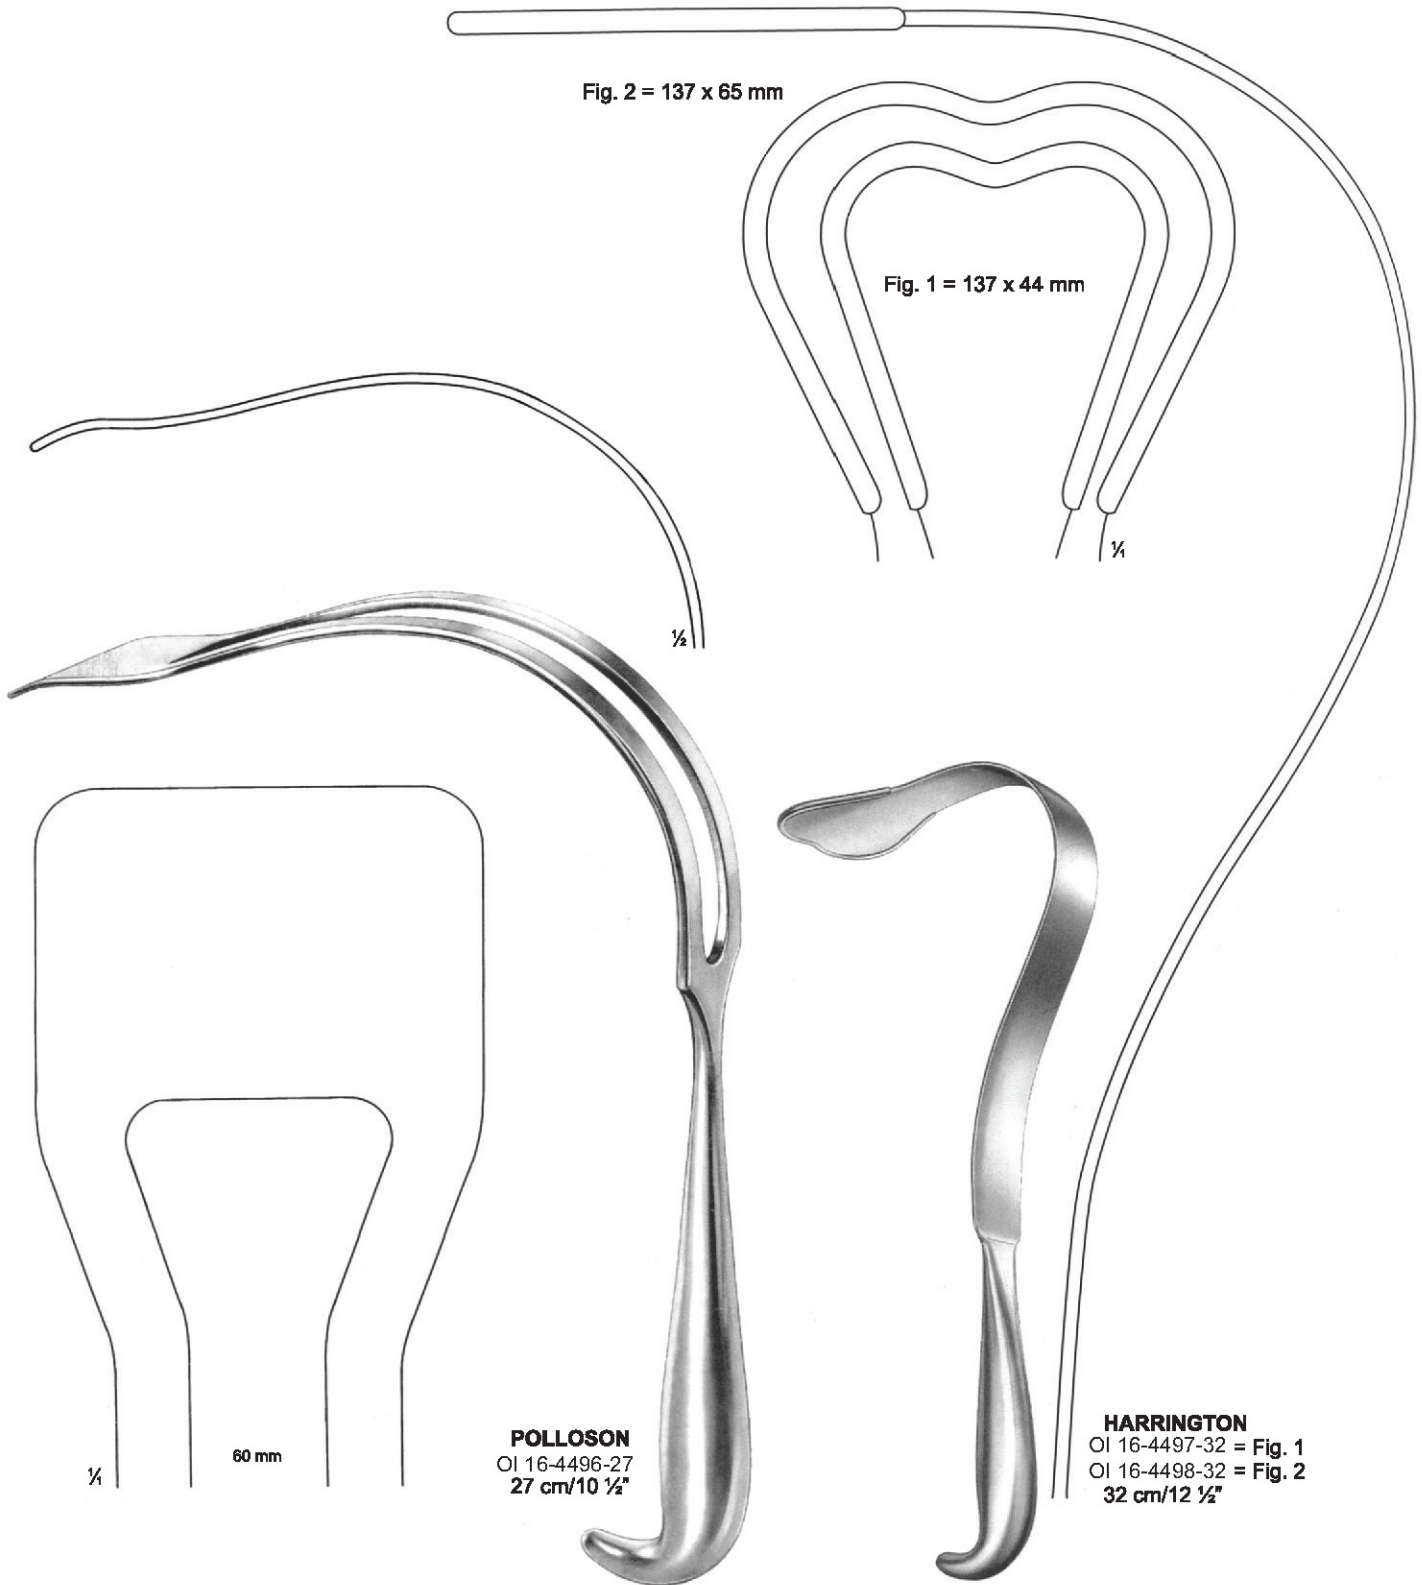

BRUNNER
25.5 cm/10"

Fig. 2 = 137 x 65 mm

Fig. 1 = 137 x 44 mm

1/4

60 mm

POLLOSON
OI 16-4496-27
27 cm/10 1/2"

HARRINGTON
OI 16-4497-32 = Fig. 1
OI 16-4498-32 = Fig. 2
32 cm/12 1/2"