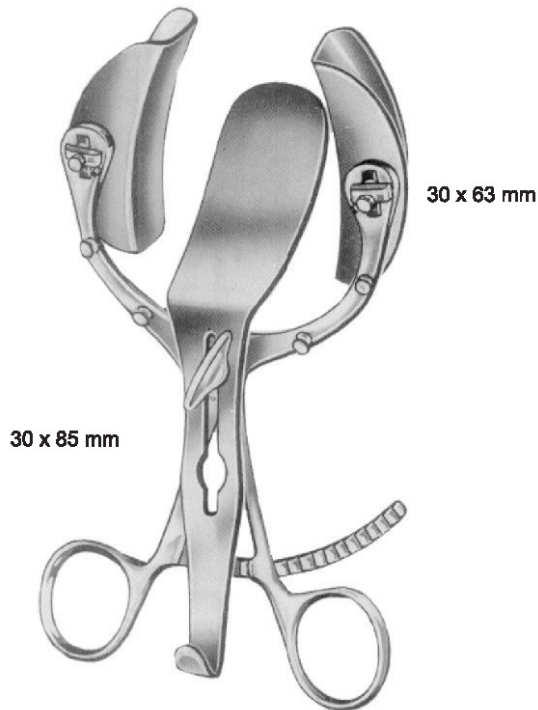

Hook-on Retractors for Kirschner and Franz Frames

OI 16-4792-40
40 x 55 mm

OI 16-4793-50
50 x 65 mm

OI 16-4794-60
60 x 85 mm

OI 16-4795-78
78 x 65 mm

OI 16-4796-80
80 x 90 mm

OI 16-4797-98
98 x 50 mm

OI 16-4798-105
105 x 35 mm

Measurements of retractors: Depth x Width

25 x 105 mm

LEGUEU
 OI 16-4799-25
 25 cm/9 7/8"

67 x 105 mm

KOCHER
 OI 16-4800-26
 26 cm/10 1/4"

56 x 105 mm

KOCHER
 OI 16-4801-26
 26 cm/10 1/4"

30 x 85 mm

30 x 63 mm

LEGUEU
 OI 16-4802-30

THOMSON-WALKER
OI 16-4803-25

MILLIN
OI 16-4804-25

Measurements of retractors: Depth x Width