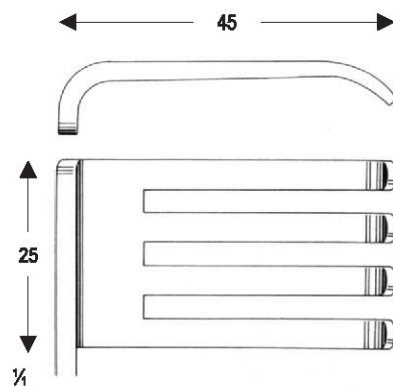

OI 16-4647-30
sharp

OI 16-4648-30
blunt

¼

OI 16-4649-30
blunt

¼

OI 16-4650-30
blunt

28.5 cm/11 1/4"
 6 : 6

OI 16-4651-28
 Sharp, long teeth on left side

OI 16-4652-28
 Sharp, long teeth on right side

MEYERDING
19 cm / 7 1/2"

OI 16-4653-19

OI 16-4654-19

OI 16-4655-19

OI 16-4656-19

Measurements of retractors: Depth x Width

Lateral Blade
 25 x 50 mm

MARKHAM-MEYERDING
 OI 16-4657-18
 18 cm/7 1/8"

Lateral Blade
 25 x 50 mm

MARKHAM-MEYERDING
 OI 16-4658-18
 18 cm/7 1/8"

HENLEY
 16 cm/6 1/4"

OI 16-4659-16
 19 x 16 mm

OI 16-4660-16
 25 x 16 mm

OI 16-4661-16
 32 x 16 mm