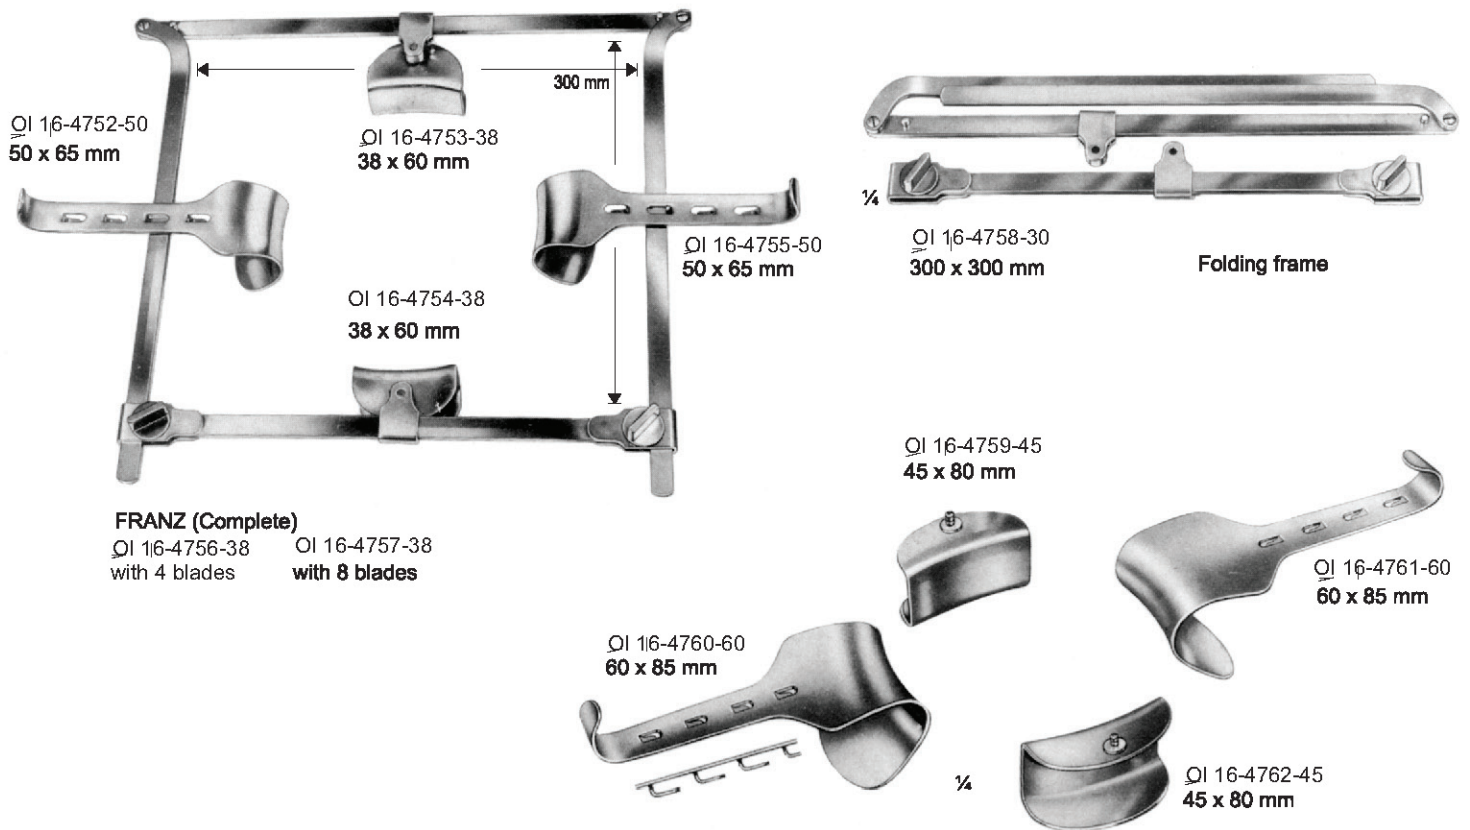

KIRSCHNER
OI 16-4741-00

- OI 16-4742-00 - Kirschner, Abdominal Retractor, folding, - large size, complete, consisting of:
- OI 16-4743-00 - 1 Frame folding type, large size - 280 x 280 mm
- OI 16-4744-00 - 2 Hook-on retractors, 40 x 55 mm
- OI 16-4745-00 - 2 ditto, 50 x 65 mm
- OI 16-4746-00 - Frame only, folding type 280 x 280 mm

Hook-on Retractors for Kirschner and Franz Frames

Measurements of retractors: Depth x Width

RETRACTORS

FRANZ (Complete)

OI 16-4756-38 with 4 blades
 OI 16-4757-38 with 8 blades

- OI 16-4763-50 - Franz, Abdominal Retractor, folding, - complete, consisting of:
- OI 16-4764-50 - 2 Hook-on retractors, 50 x 65 mm
- OI 16-4765-50 - 2 exchangeable blades 38 x 60 mm
- OI 16-4766-50 - Frame, folding, only, 300 x 300 mm