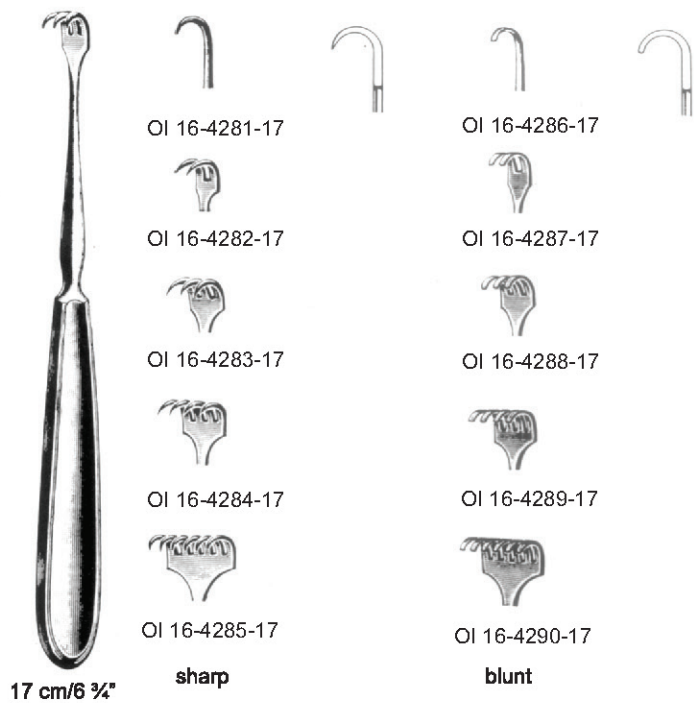

OI 16-4265-26
26 cm/10 1/4"
60 X 12 mm

OI 16-4266-27
27.5 cm/10 3/4"
75 X 12 mm

OI 16-4267-29
29 cm/11 1/2"
85 X 20 mm

OI 16-4268-30
30 cm/11 3/4"
100 X 25 mm

TRACHEAL
 16 cm/6 1/4"
 sharp

TRACHEAL
 16 cm/6 1/4"
 blunt

TRACHEAL
 16 cm/6 1/4"
 semi-sharp

17 cm/6 3/4"

sharp

blunt

16 cm/6 1/4"
flexible

sharp

blunt

16 cm/6 1/4"