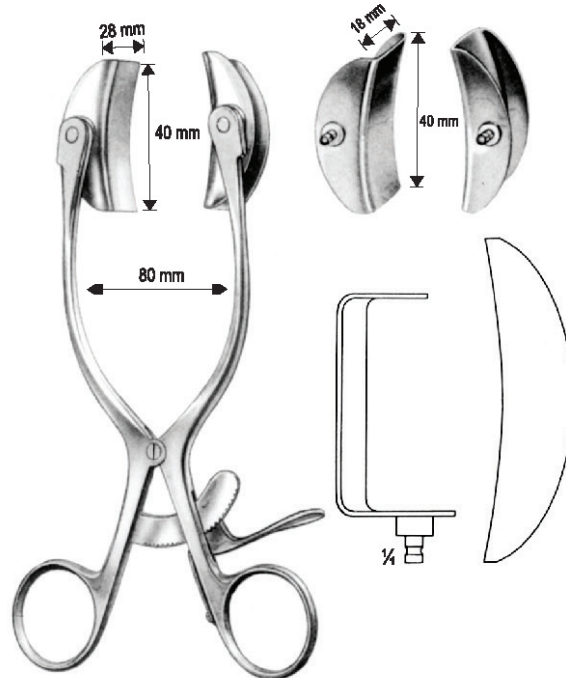

Measurements of retractors: Depth x Width

GELPI

- OI 16-4662-09 9 cm/3 1/2"
- OI 16-4662-11 11 cm/4 3/8"
- OI 16-4662-13 13 cm/5 1/8"
- OI 16-4662-14 14 cm/5 1/2"
- OI 16-4662-16 16 cm/6 1/4"
- OI 16-4662-18 18 cm/7 1/8"

GELPI-LOKTITE

- OI 16-4663-09 9 cm/3 1/2"
- OI 16-4663-11 11 cm/4 3/8"
- OI 16-4663-13 13 cm/5 1/8"
- OI 16-4663-14 14 cm/5 1/2"
- OI 16-4663-16 16 cm/6 1/4"
- OI 16-4663-18 18 cm/7 1/8"

RIGBY
OI 16-4664-19
(Rectum, Vagina)
19 cm/7 1/2"

OL16-4665-18
18 cm/7 1/8"

MAYO-ADAMS
 OI 16-4666-16
 16.5 cm/6 1/2"

BABY-COLLIN complete, with 2 pairs of exchangeable blades
 OI 16-4667-00

COLLIN
 OI 16-4668-38

Measurements see below

Exchangeable Blades

COLLIN
 OI 16-4669-38 Lateral Blades Central Blades
 OI 16-4670-38 38 x 60 mm / 38 x 55 mm
 38 x 80mm / 50 x 75mm

Measurements of retractors: Depth x Width

Exchangeable Blades

COLLIN-LOCKTITE

OI 16-4671-31
31 cm 12 1/4"