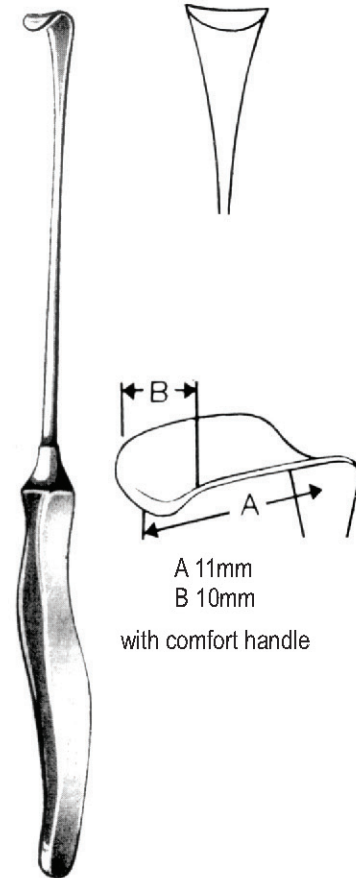

CUSHING
OI 16-4323-21
24.5 cm/9 5/8"
OI 16-4324-28
28 cm/11"