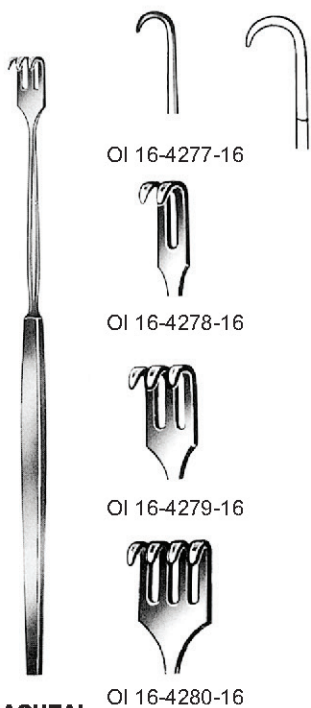

KOCHER
19 cm/7 1/2"

LANGENBECK
 22 cm/8 1/2"

LANGENBECK
 21 cm/8 1/4"

LANGENBECK
 OI 16-4261-21
 21 cm/8 1/4"

LANGENBECK
 OI 16-4262-21
 21 cm/8 1/4"

ZENKER

MINI-ZENKER
OI 16-4263-18
18 cm/7 1/8"
10 X 3 mm

OI 16-4264-25
25 cm/9 7/8"
35 X 8 mm

OI 16-4265-26
26 cm/10 1/4"
60 X 12 mm

OI 16-4266-27
27.5 cm/10 3/4"
75 X 12 mm

OI 16-4267-29
29 cm/11 1/2"
85 X 20 mm

OI 16-4268-30
30 cm/11 3/4"
100 X 25 mm

TRACHEAL
 16 cm/6 1/4"
 sharp

TRACHEAL
 16 cm/6 1/4"
 blunt

sharp

blunt

VESSEL HOOK
OI 16-4299-12
12 cm/4 3/4"

VOLKMANN
11.5 cm/4 1/2"

OI 16-4308-13
13.5 cm/5 3/8"

16 cm/6 1/4"

Measurements of retractors: Depth x Width

VOLKMANN
 21.5 cm/8 1/2"