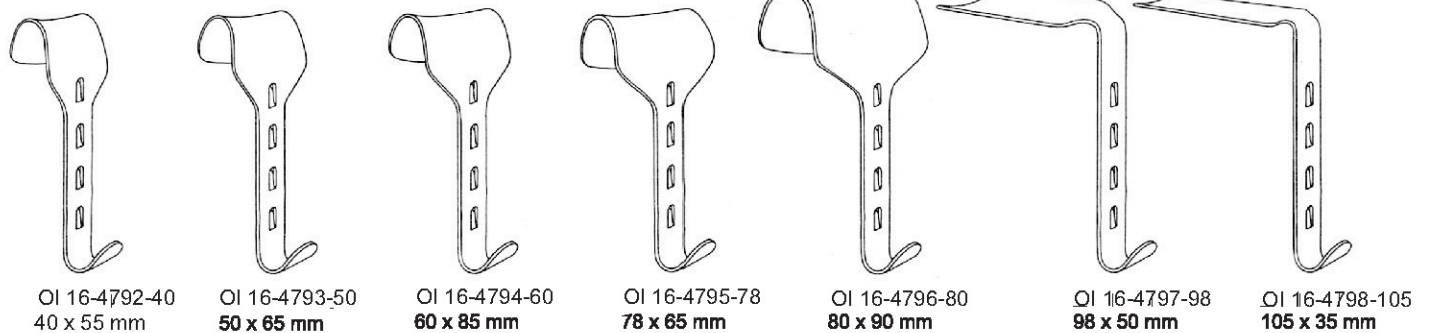

Hook-on Retractors for Kirschner and Franz Frames

OI 16-4792-40
40 x 55 mm

OI 16-4793-50
50 x 65 mm

OI 16-4794-60
60 x 85 mm

OI 16-4795-78
78 x 65 mm

OI 16-4796-80
80 x 90 mm

OI 16-4797-98
98 x 50 mm

OI 16-4798-105
105 x 35 mm

Measurements of retractors: Depth x Width