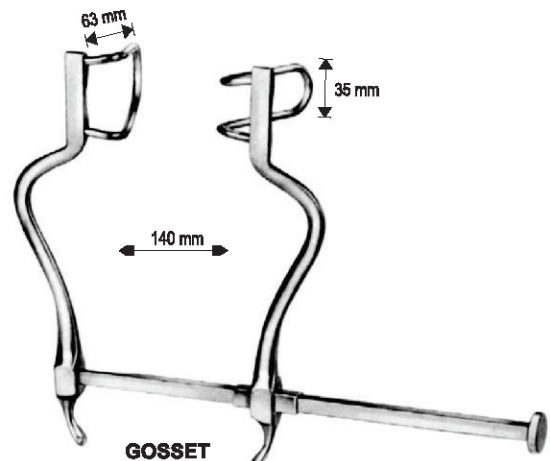

Max. spread 300 mm / 280 mm

OI 16-4677-28
Frame only

OI 16-4678-70 70 x 55 mm
OI 16-4679-90 90 x 80 mm
Center blade only

ROBIN-MASSE
OI 16-4675-64

RICARD
OI 16-4680-70

Measurements of retractors: Depth x Width

BALFOUR
 OI 16-4681-20
 20 cm / 7 7/8"

BALFOUR
 OI 16-4682-20

BALFOUR
 OI 16-4683-00

Centre Blade only

BALFOUR
 OI 16-4684-45 = 45 X 80 mm
 OI 16-4684-70 = 70 X 85 mm
 OI 16-4684-80 = 80 X 90 mm

Measurements of retractors: Depth x Width

GOSSET-BABY
OI 16-4685-12
12.5 cm/4 7/8"

GOSSET
OI 16-4686-12

GOSSET
OI 16-4687-16
16.5 cm/6 1/2"

GOSSET
OI 16-4688-18
18.5cm/7 1/4"

BALFOUR-BABY
OI 16-4689-12
12.5cm/4 7/8"

BALFOUR
OI 16-4690-20
20cm/7 7/8"