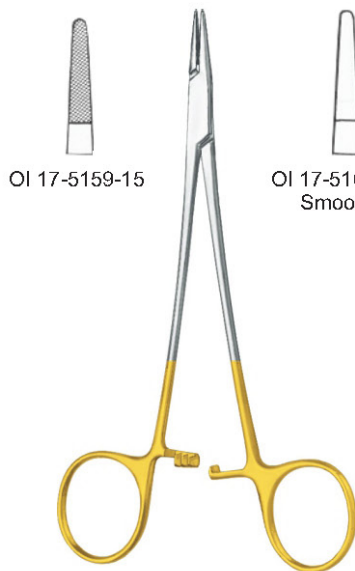

De Bakey-Fine  
OI 17-5157-18  
OI 17-5157-20  
OI 17-5157-23  
OI 17-5157-26  
OI 17-5157-31

TC GOLD

**Baby-Crile-Wood**  
OI 17-5158-15  
15cm/6"

OI 17-5159-15

OI 17-5160-15  
Smooth

**Crile-Wood**  
15cm/6"

**Crile-Wood**

	cm	in
OI 17-5161-18	18	7"
OI 17-5161-20	20	8"
OI 17-5161-23	23	9"
OI 17-5161-26	26	10¼"
OI 17-5161-31	31	12¼"

OI 17-5162-13

OI 17-5163-13  
Smooth

**Halsey**  
13cm/5"

**Converse**  
OI 17-5164-12  
12.5cm/5"

**Kilner**  
OI 17-5165-13  
13.5cm/5¼"

TC GOLD

**Hegar-Vascular**  
 OI 17-5166-14 14cm/5½"  
 OI 17-5166-18 18cm/7"  
 OI 17-5166-20 20cm/8"  
 OI 17-5166-23 23cm/9"

**Ryder**  
 OI 17-5167-13  
 OI 17-5167-15  
 OI 17-5167-18  
 OI 17-5167-20  
 OI 17-5167-23  
 OI 17-5167-26