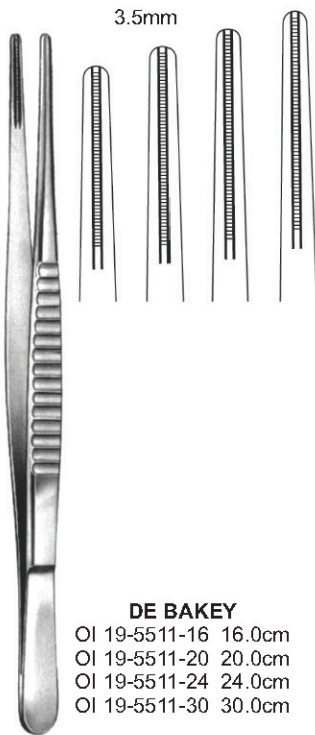

1.2 mm

OI 19-5503-15 15.0cm
 OI 19-5503-18 18.0cm
 OI 19-5503-24 24.0cm

DEBAKEY-GERALD

1.0mm

OI 19-5504-18
 18.0cm

DEBAKEY-CUSHING

1.0mm

OI 19-5505-15 15.0cm
 OI 19-5505-19 19.0cm
 OI 19-5505-24 24.0cm

DEBAKEY-DIETRICH

1.5mm

OI 19-5506-15
 OI 19-5506-19
 OI 19-5506-24

1.0mm

OI 19-5507-15 15.0cm
 OI 19-5507-19 19.0cm
 OI 19-5507-24 24.0cm

DEBAKEY-LIGHT

Also available in titanium

Also available in titanium

MINI-GLOVER

OI 19-5514-03 3.5cm OI 19-5515-03
 OI 19-5514-04 4.5cm OI 19-5515-04

OI 19-5516-03 3.5cm OI 19-5517-03

GLOVER
OI 19-5518-05
5.0cm

GLOVER (DELICATE)

OI 19-5519-05 5.0cm OI 19-5519-06 6.8cm OI 19-5519-08 8.5cm
 OI 19-5520-05 4.6cm OI 19-5520-06 6.4cm OI 19-5520-08 7.8cm