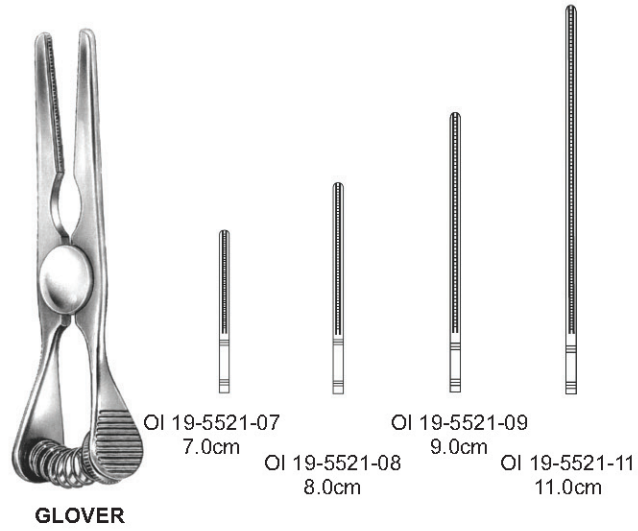

Also available in titanium