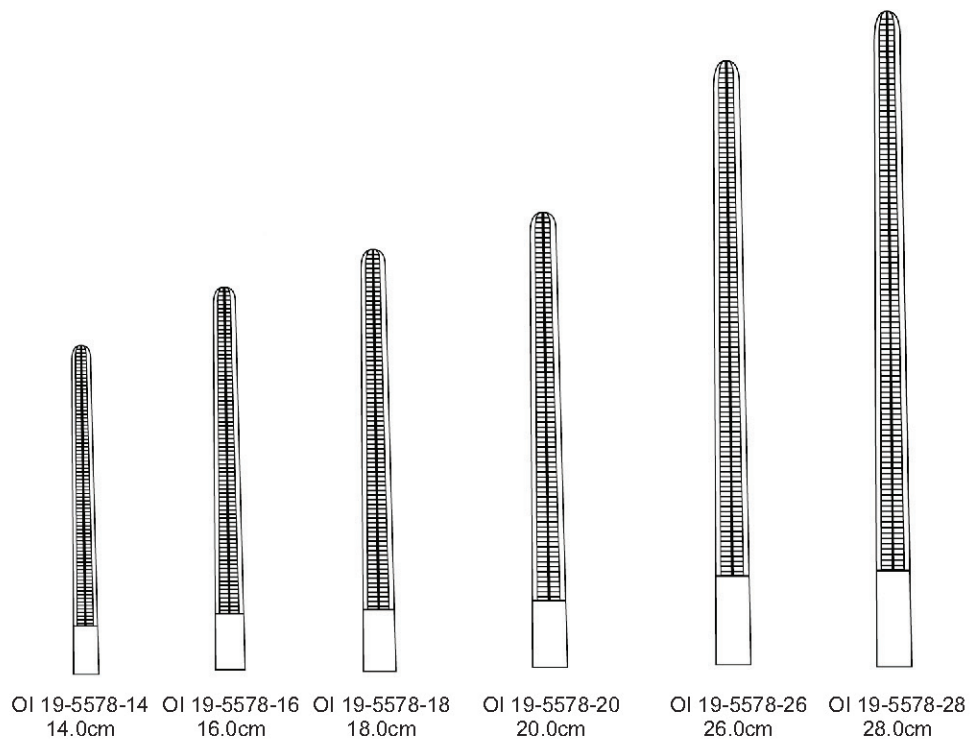

OI 19-5578-14
14.0cm

OI 19-5578-16
16.0cm

OI 19-5578-18
18.0cm

OI 19-5578-20
20.0cm

OI 19-5578-26
26.0cm

OI 19-5578-28
28.0cm