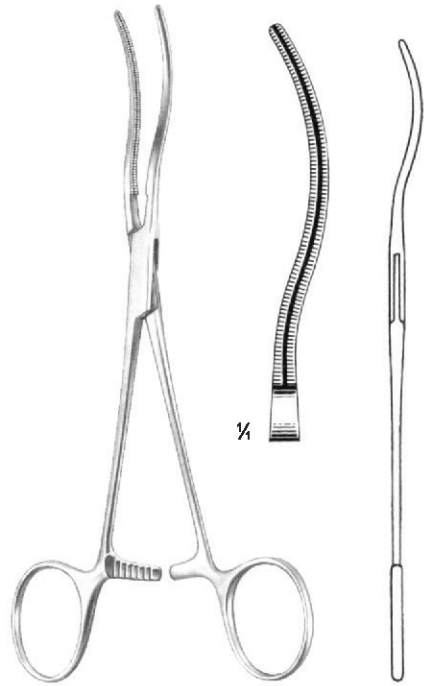

ATRAUMA

COOLEY
OI 19-5823-22 22 cm/8 3/4"
OI 19-5823-25 25 cm/12"
Liac Clamp

COOLEY
OI 19-5824-17
17 cm/6 3/4"

COOLEY
OI 19-5825-20
20 cm/7 7/8"
Carotid Clamps

ATRAUMA

COOLEY
Ol 19-5826-17
17 cm/6 3/4"

COOLEY
Ol 19-5827-16
16 cm/6 1/4"

COOLEY
Ol 19-5828-14
14 cm/5 1/2"

COOLEY
Ol 19-5829-16
16 cm/6 1/4"

COOLEY
Ol 19-5830-16
16.5 cm/6 1/2"

ATRAUMA

COOLEY
OI 19-5831-17
17 cm/6 3/4"

COOLEY
OI 19-5832-17
17 cm/6 3/4"

COOLEY
OI 19-5833-17
17.5 cm/6 7/8"