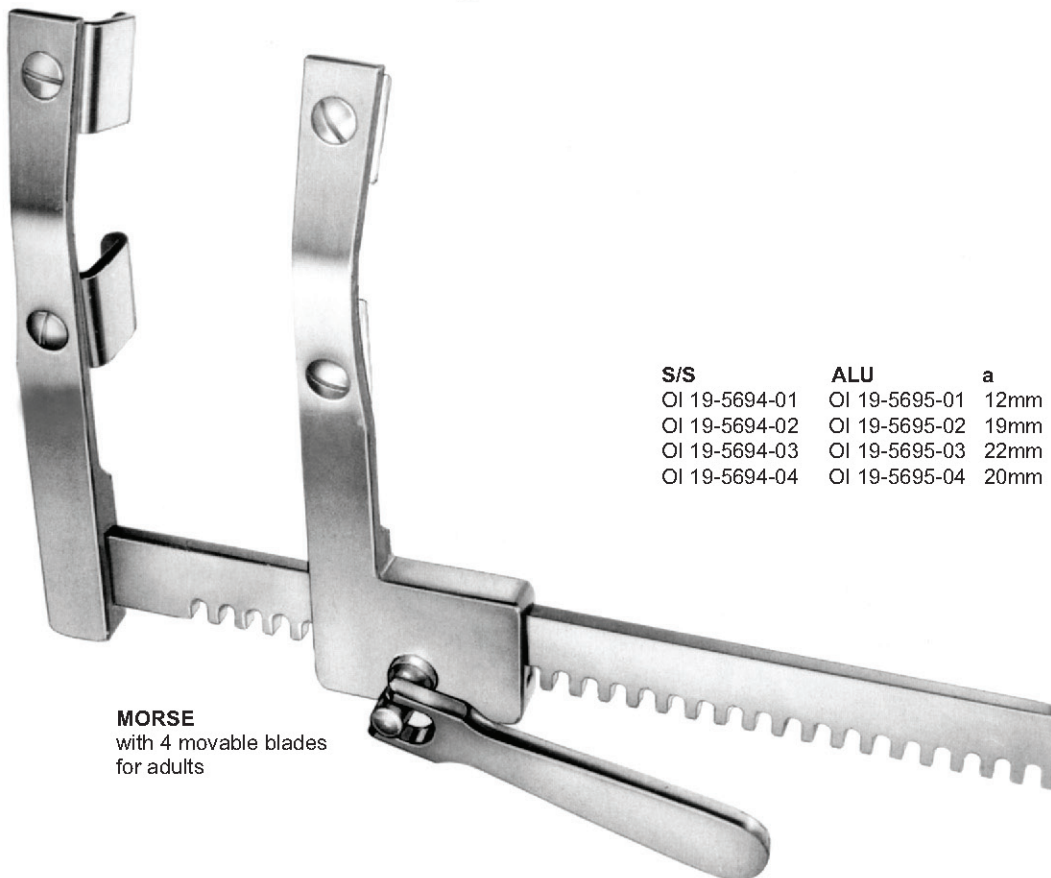

S/S	ALU	a	b	c
OI 19-5694-01	OI 19-5695-01	12mm	20mm	200mm
OI 19-5694-02	OI 19-5695-02	19mm	19mm	200mm
OI 19-5694-03	OI 19-5695-03	22mm	27mm	200mm
OI 19-5694-04	OI 19-5695-04	20mm	28mm	210mm

MORSE
with 4 movable blades
for adults