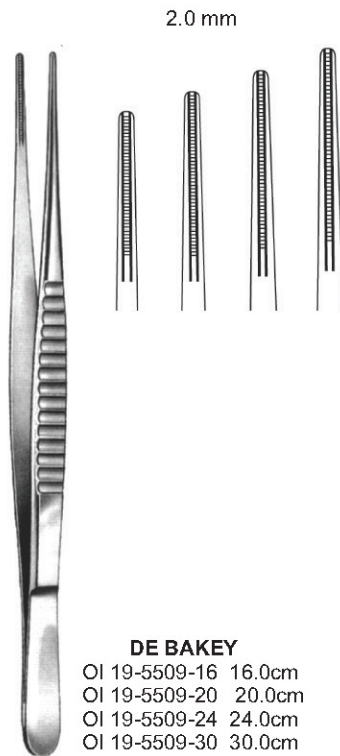

1.2 mm

OI 19-5503-15 15.0cm
 OI 19-5503-18 18.0cm
 OI 19-5503-24 24.0cm

DEBAKEY-GERALD

1.0mm

OI 19-5504-18
 18.0cm

DEBAKEY-CUSHING

1.0mm

OI 19-5505-15 15.0cm
 OI 19-5505-19 19.0cm
 OI 19-5505-24 24.0cm

DEBAKEY-DIETRICH

1.5mm

OI 19-5506-15
 OI 19-5506-19
 OI 19-5506-24

1.0mm

OI 19-5507-15 15.0cm
 OI 19-5507-19 19.0cm
 OI 19-5507-24 24.0cm

DEBAKEY-LIGHT

Also available in titanium

Also available in titanium

MINI-GLOVER

OI 19-5514-03 3.5cm OI 19-5515-03
 OI 19-5514-04 4.5cm OI 19-5515-04

OI 19-5516-03 3.5cm OI 19-5517-03

GLOVER
OI 19-5518-05
5.0cm

GLOVER (DELICATE)

OI 19-5519-05 5.0cm OI 19-5519-06 6.8cm OI 19-5519-08 8.5cm
 OI 19-5520-05 4.6cm OI 19-5520-06 6.4cm OI 19-5520-08 7.8cm