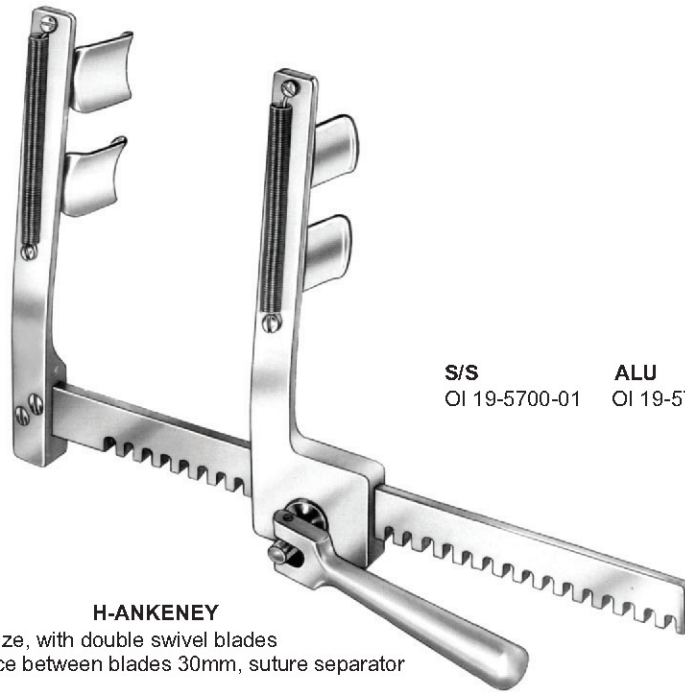

MORSE
 with 4 movable blades
 for adults

MORSE STERNAL

S/S	ALU	a	b	c
OI 19-5696-01	OI 19-5697-01	30mm	35mm	200mm

BRAASTAD

S/S	ALU
OI 19-5698-01	OI 19-5699-01
with 2 pairs of blades	
OI 19-5698-65	OI 19-5699-65
OI 19-5698-10	OI 19-5699-10