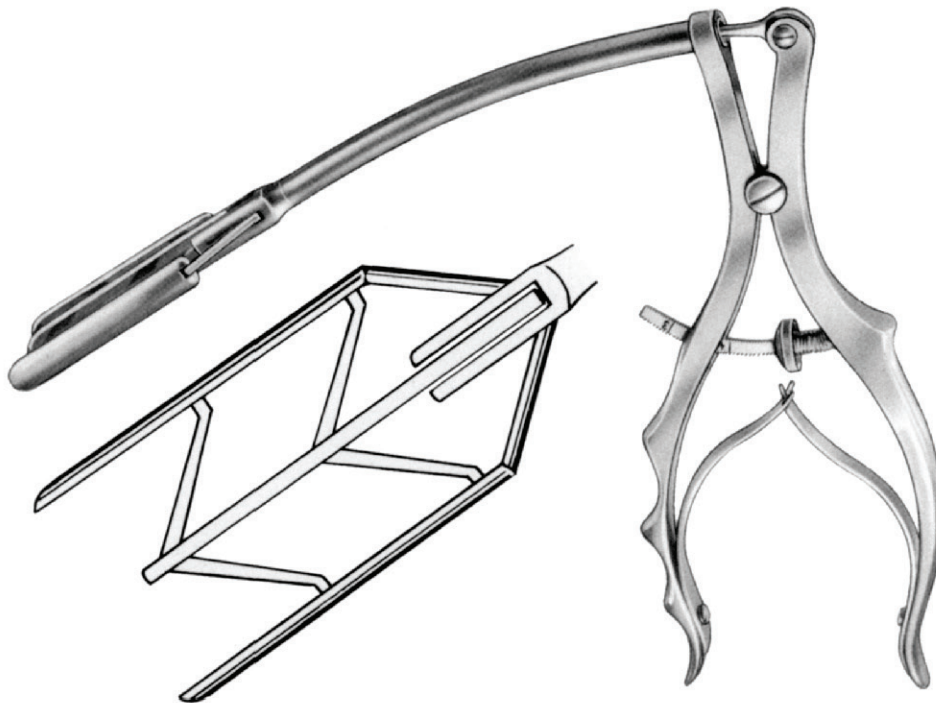

OI 19-5604-16 16 cm/6 1/4"
 OI 19-5604-17 17 cm/6 3/4"

16 cm/6 1/4"

17 cm/6 3/4"

Ligature clamps

Cooley

Cooley
14 cm/5½"

OI 19-5605-14 OI 19-5606-14

Cooley
OI 19-5607-14
14 cm/5½"

Cooley
OI 19-5608-14
14 cm/5½"

Cooley
OI 19-5609-14
14 cm/5½"

blade opening from 8 to 15 mm
 blade opening from 8 to 45 mm

COOLEY
 OI 19-5612-15
 OI 19-5612-45

COOLEY
 OI 19-5613-40
 blade opening 9 - 40mm