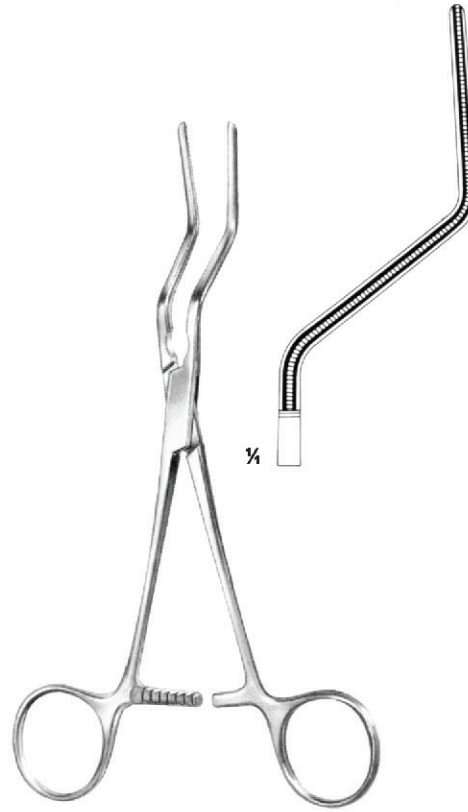

Dardik
 OI 19-5760-19
 19.5 cm/7 3/4"

ATRAUMA

HUSFELDT
 OI 19-5761-17
 17.5 cm/6 7/8"

HUSFELDT
 OI 19-5762-18
 18 cm/7 1/8"

HUSFELDT
 OI 19-5763-17
 17 cm/6 3/4"

OI 19-5764-17
17 cm/6 3/4"
Vascular Measuring Device