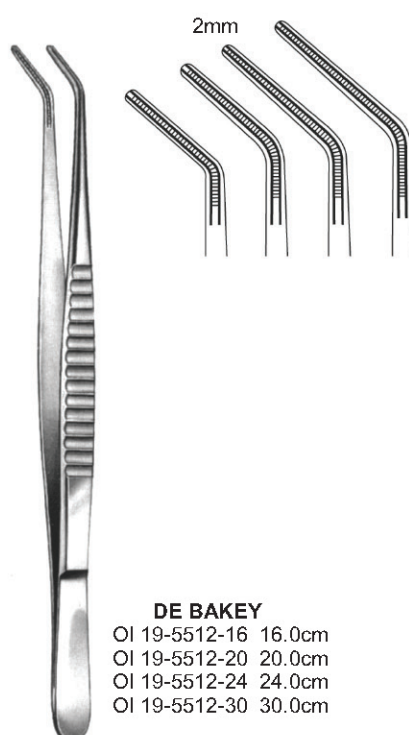

1.2 mm

OI 19-5503-15 15.0cm
 OI 19-5503-18 18.0cm
 OI 19-5503-24 24.0cm

DEBAKEY-GERALD

1.0mm

OI 19-5504-18
 18.0cm

DEBAKEY-CUSHING

1.0mm

OI 19-5505-15 15.0cm
 OI 19-5505-19 19.0cm
 OI 19-5505-24 24.0cm

DEBAKEY-DIETRICH

1.5mm

OI 19-5506-15
 OI 19-5506-19
 OI 19-5506-24

1.0mm

OI 19-5507-15 15.0cm
 OI 19-5507-19 19.0cm
 OI 19-5507-24 24.0cm

DEBAKEY-LIGHT

Also available in titanium

Also available in titanium

MINI-GLOVER

OI 19-5514-03 3.5cm OI 19-5515-03
 OI 19-5514-04 4.5cm OI 19-5515-04

OI 19-5516-03 3.5cm OI 19-5517-03

GLOVER
OI 19-5518-05
5.0cm

GLOVER (DELICATE)

OI 19-5519-05 5.0cm OI 19-5519-06 6.8cm OI 19-5519-08 8.5cm
 OI 19-5520-05 4.6cm OI 19-5520-06 6.4cm OI 19-5520-08 7.8cm