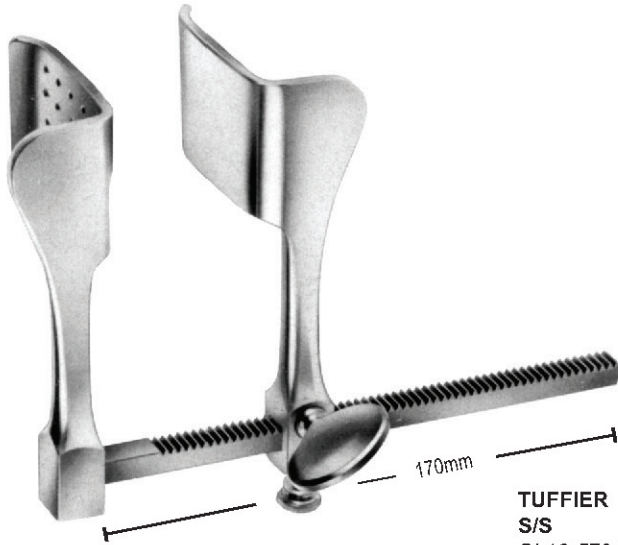

MORSE
 with 4 movable blades
 for adults

MORSE STERNAL

S/S	ALU	a	b	c
OI 19-5696-01	OI 19-5697-01	30mm	35mm	200mm

BRAASTAD

S/S	ALU
OI 19-5698-01	OI 19-5699-01
with 2 pairs of blades	
OI 19-5698-65	OI 19-5699-65
OI 19-5698-10	OI 19-5699-10

S/S	ALU	a	b	c
OI 19-5700-01	OI 19-5700-11	20mm	20mm	160mm

H-ANKENEY
 child size, with double swivel blades
 distance between blades 30mm, suture separator

NISSEN S/S	a	b	c
OI 19-5701-01	45mm	75mm	230mm
	40mm	53mm	
OI 19-5701-02	45mm	75mm	250mm
	40mm	53mm	

ANKENEY S/S	a	b	c
OI 19-5702-01	52mm	35mm	178mm

TUFFIER
S/S
OI 19-5703-14 **a** 32mm **b** 19mm **c** 110mm

TUFFIER
S/S
OI 19-5704-17 **a** 43mm **b** 53mm **c** 130mm

TUFFIER
S/S
OI 19-5705-16 **a** 50mm **b** 45mm **c** 165mm