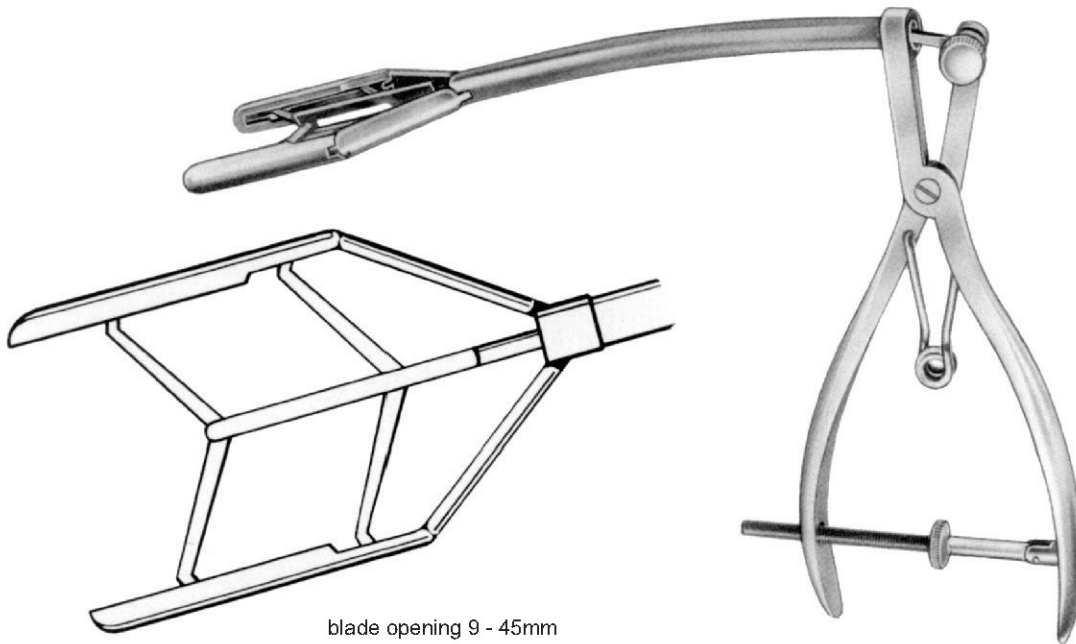

blade opening 9 - 45mm

GERBODE
OI 19-5615-45