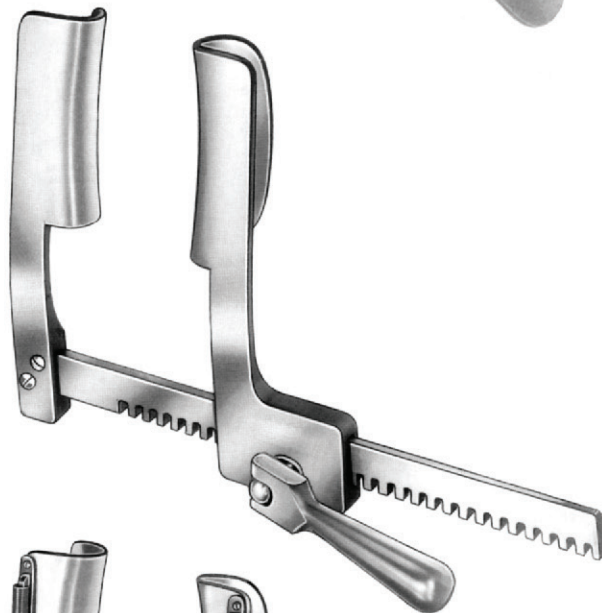

COOLEY
infant, sternal spreader
S/S ALU a b c
OI 19-5644-01 OI 19-5644-11 15mm 20mm 100mm

COOLEY
for babies
S/S ALU a b c
OI 19-5645-01 OI 19-5646-01 20mm 25mm 80mm

COOLEY
 for children
S/S

	ALU	a	b	c
OI 19-5647-01	OI 19-5648-01	21mm	45mm	145mm
for adult				
OI 19-5647-02	OI 19-5648-02	32mm	50mm	190mm

COOLEY
 for children
S/S

	ALU	a	b	c
OI 19-5649-01	OI 19-5650-01	35mm	100mm	180mm
for adult				
OI 19-5649-02	OI 19-5650-02	35mm	115mm	230mm

COOLEY
 for adults with suture separator
S/S

	ALU	a	b	c
OI 19-5651-01	OI 19-5652-01	35mm	100mm	180mm