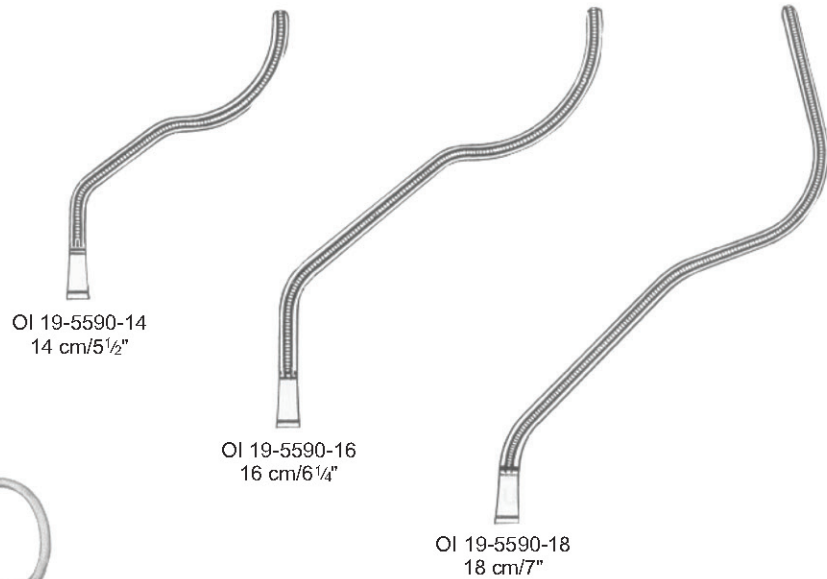

OI 19-5585-17

OI 19-5586-17

OI 19-5587-17

De Bakey

Cooley

Coarctation Clamps

Cooley
OI 19-5591-17
17 cm/6³/₄"

Cooley
OI 19-5592-17
17 cm/6³/₄"

Cooley
OI 19-5593-17
17 cm/6³/₄"

Cooley
OI 19-5594-17
17 cm/6³/₄"

Cooley
OI 19-5595-20
20 cm/8"

Cooley

Cooley

Cooley
OI 19-5599-17
17 cm/6¾"

OI 19-5596-03
17 cm/6¾"

OI 19-5596-02
15.5 cm/6"