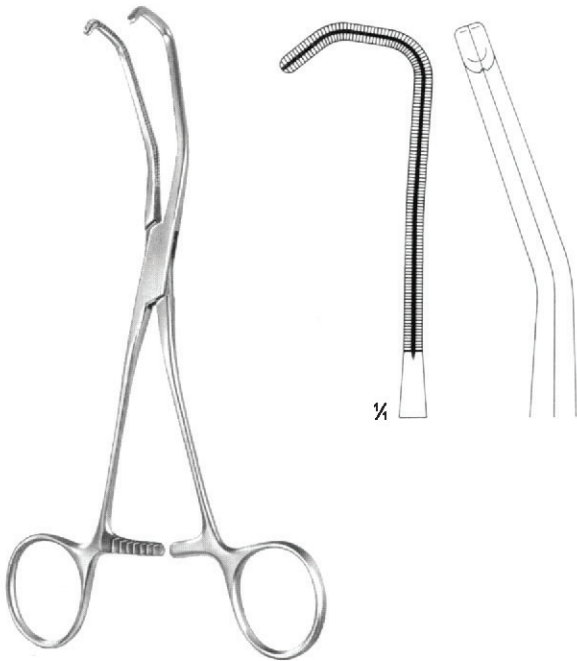

OI 19-5818-14
 14.5 cm/5 3/4"

OI 19-5819-14
 14.5 cm/5 3/4"

COOLEY
 OI 19-5820-14
 14 cm/5 1/2"

1/2

COOLEY
 OI 19-5821-14
 14 cm/5 1/2"

1/4

COOLEY
 OI 19-5822-14
 14.5 cm/5 3/4"

1/4

ATRAUMA

COOLEY
OI 19-5823-22 22 cm/8 3/4"
OI 19-5823-25 25 cm/12"
Liac Clamp

COOLEY
OI 19-5824-17
17 cm/6 3/4"

COOLEY
OI 19-5825-20
20 cm/7 7/8"
Carotid Clamps

ATRAUMA

COOLEY
Ol 19-5826-17
17 cm/6 3/4"

COOLEY
Ol 19-5827-16
16 cm/6 1/4"

COOLEY
Ol 19-5828-14
14 cm/5 1/2"

COOLEY
Ol 19-5829-16
16 cm/6 1/4"

COOLEY
Ol 19-5830-16
16.5 cm/6 1/2"

ATRAUMA

COOLEY
OI 19-5831-17
17 cm/6 3/4"

COOLEY
OI 19-5832-17
17 cm/6 3/4"

COOLEY
OI 19-5833-17
17.5 cm/6 7/8"