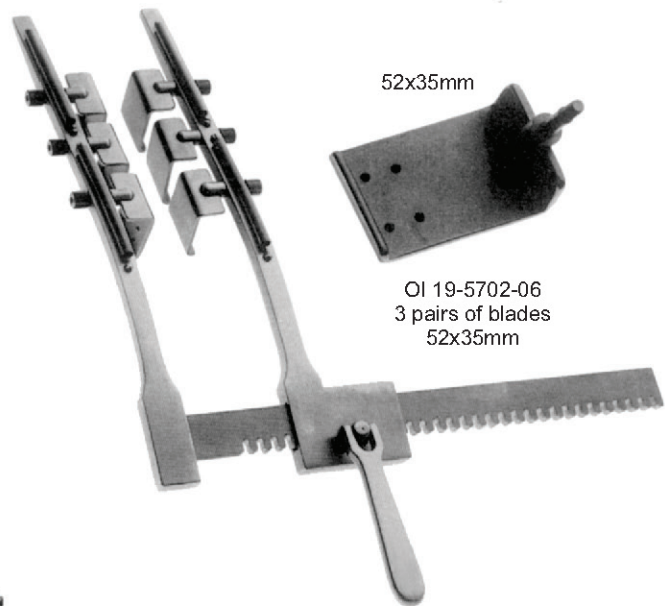

ANKENEY S/S	a	b	c
OI 19-5702-01	52mm	35mm	178mm