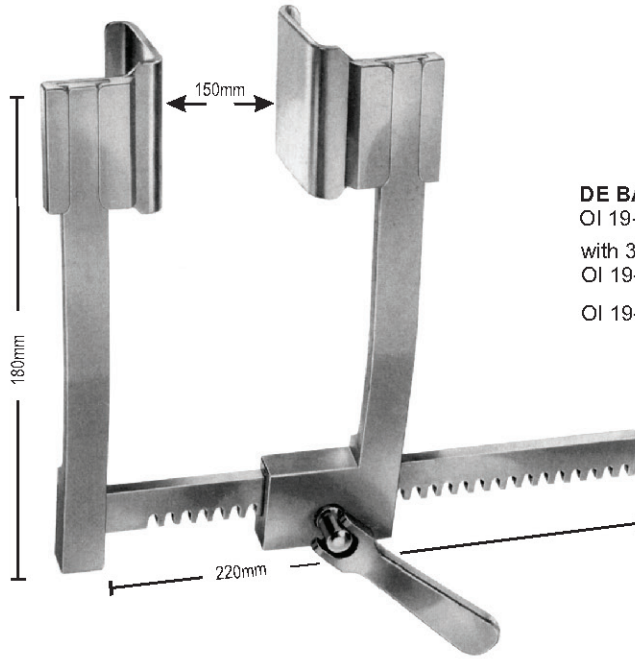

SICK CHILDREN HOSPITAL
 Toronto
 S/S **a** **b** **c**
 OI 19-5710-01 (child) 20mm 40mm 75mm
 OI 19-5710-02 (adult) 20mm 60mm 75mm

max. spread 75mm

sternal retractor for IMA dissection
OI 19-5711-00

Carpenter's thoracic retractor
(adult)
OI 19-5712-00 complete