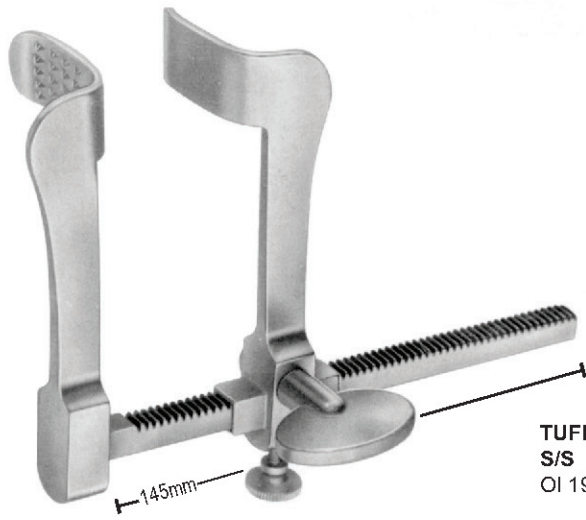

TUFFIER
S/S
OI 19-5703-14   **a** 32mm   **b** 19mm   **c** 110mm