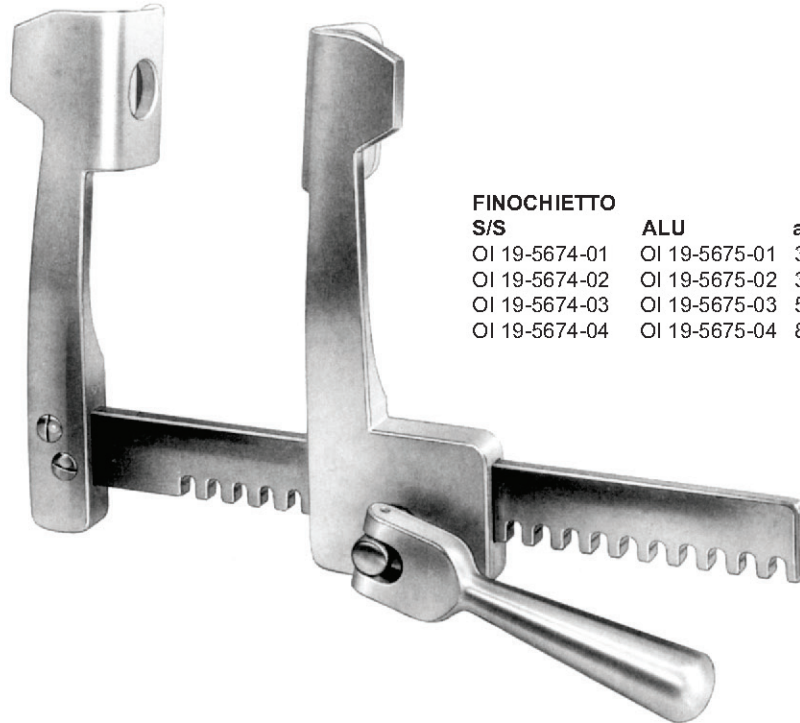

FINOCHIETTO

S/S	ALU	a	b	c
OI 19-5674-01	OI 19-5675-01	30mm	45mm	140mm
OI 19-5674-02	OI 19-5675-02	38mm	44mm	135mm
OI 19-5674-03	OI 19-5675-03	52mm	62mm	175mm
OI 19-5674-04	OI 19-5675-04	85mm	85mm	175mm