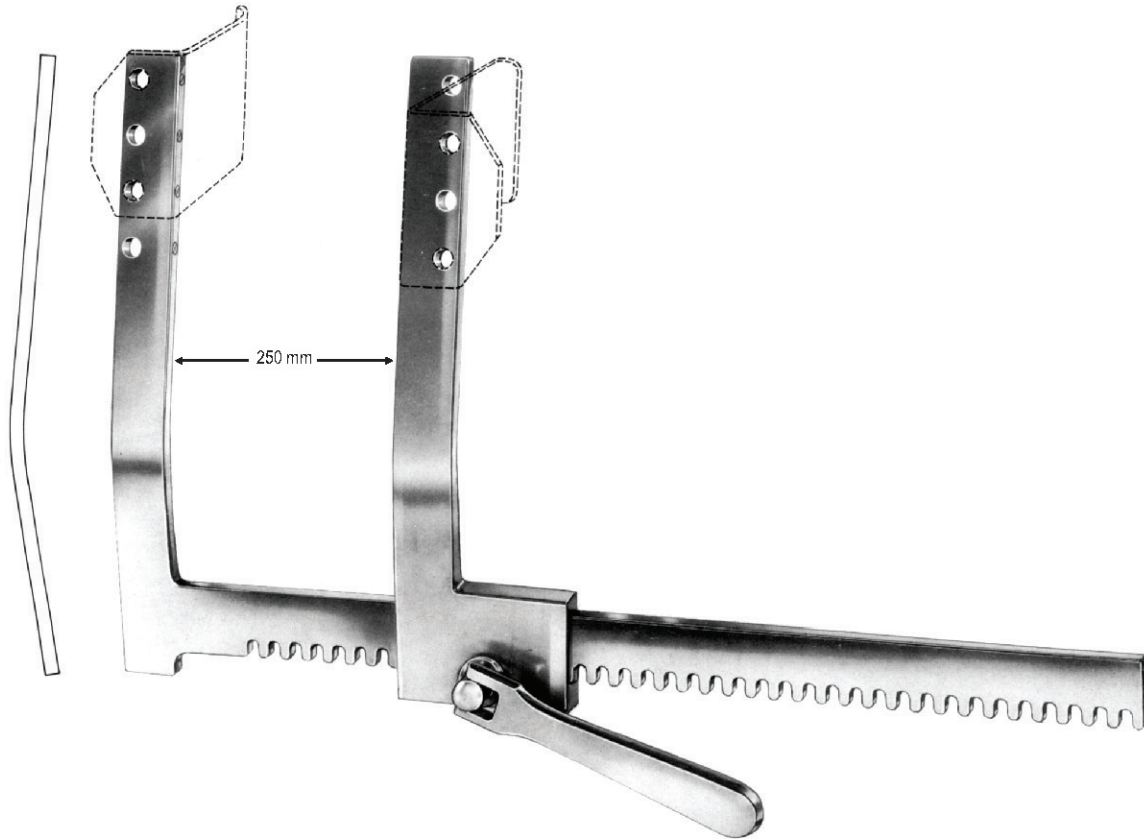

FINOCHIETTO

3 pairs of exchangeable blades

S/S	ALU	S/S	ALU
OI 19-5684-00	OI 19-5685-00	OI 19-5686-00	OI 19-5687-00
blades		blades	
OI 19-5684-30	OI 19-5685-30	OI 19-5686-40	OI 19-5687-40
OI 19-5684-40	OI 19-5685-40	OI 19-5686-50	OI 19-5687-50
OI 19-5684-50	OI 19-5685-50	OI 19-5686-60	OI 19-5687-60
frame only 150mm		frame only 250mm	
OI 19-5684-01	OI 19-5685-01	OI 19-5686-01	OI 19-5687-.01