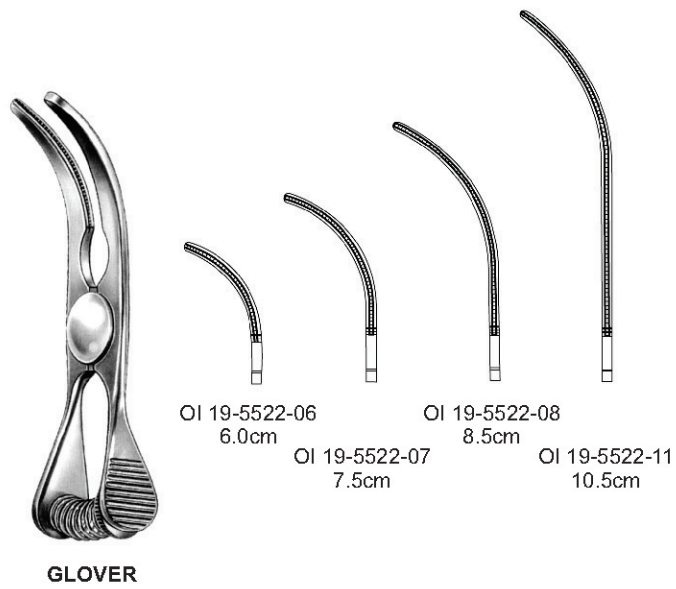

DEBAKEY-DIETRICH

1.5mm

OI 19-5506-15
 OI 19-5506-19
 OI 19-5506-24

1.0mm

OI 19-5507-15 15.0cm
 OI 19-5507-19 19.0cm
 OI 19-5507-24 24.0cm

DEBAKEY-LIGHT

Also available in titanium

Also available in titanium

MINI-GLOVER

OI 19-5514-03 3.5cm OI 19-5515-03
 OI 19-5514-04 4.5cm OI 19-5515-04

OI 19-5516-03 3.5cm OI 19-5517-03

GLOVER
OI 19-5518-05
5.0cm

GLOVER (DELICATE)

OI 19-5519-05 5.0cm OI 19-5519-06 6.8cm OI 19-5519-08 8.5cm
 OI 19-5520-05 4.6cm OI 19-5520-06 6.4cm OI 19-5520-08 7.8cm

Also available in titanium

Also available in titanium

DE BAKEY

OI 19-5529-07
7.5cm

OI 19-5529-08
8.5cm

OI 19-5529-10
10.5cm

OI 19-5529-12
12.0cm

Also available in titanium