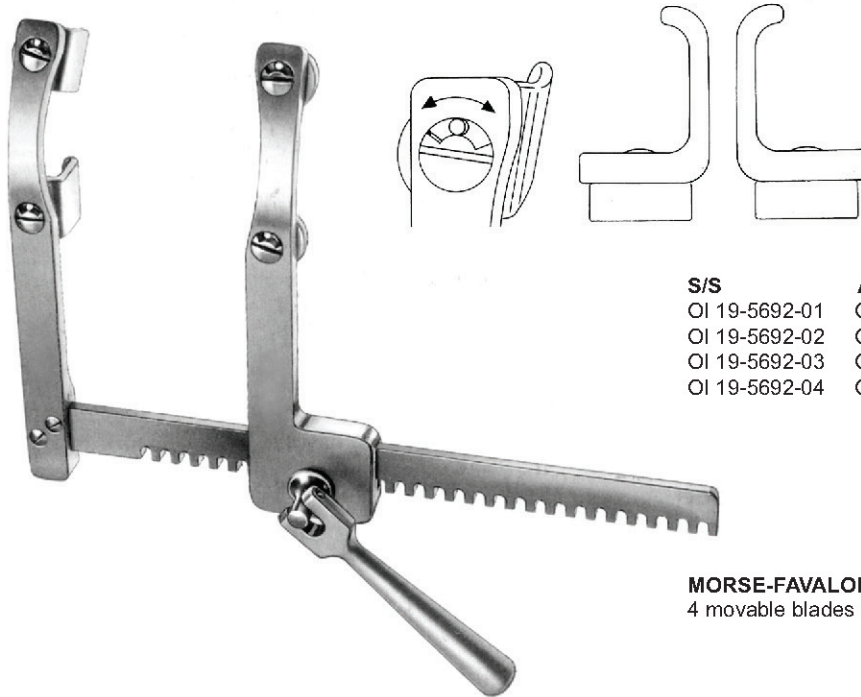

S/S	ALU	a	b	c
OI 19-5692-01	OI 19-5693-01	12mm	20mm	155mm
OI 19-5692-02	OI 19-5693-02	20mm	20mm	155mm
OI 19-5692-03	OI 19-5693-03	40mm	20mm	155mm
OI 19-5692-04	OI 19-5693-04	17mm	22mm	160mm

MORSE-FAVALORO
4 movable blades for children