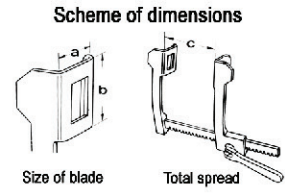

10.5mm

b

32mm

c

65mm

65mm

CASTAÑEDA

S/S