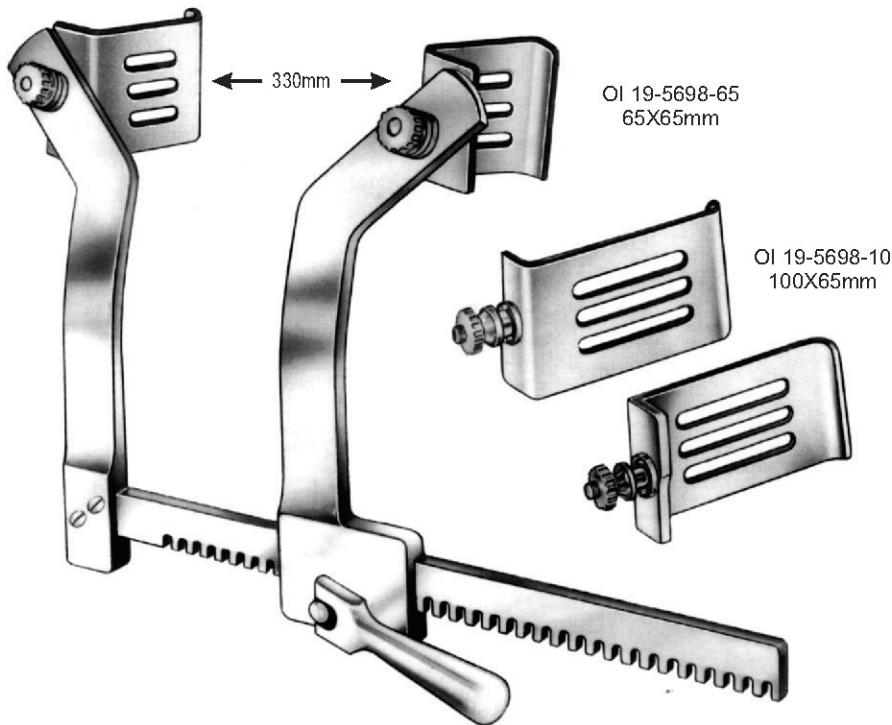

MORSE-FAVALORO
 4 movable blades for children

S/S	ALU	a	b	c
OI 19-5694-01	OI 19-5695-01	12mm	20mm	200mm
OI 19-5694-02	OI 19-5695-02	19mm	19mm	200mm
OI 19-5694-03	OI 19-5695-03	22mm	27mm	200mm
OI 19-5694-04	OI 19-5695-04	20mm	28mm	210mm

MORSE
 with 4 movable blades
 for adults

MORSE STERNAL

S/S	ALU	a	b	c
OI 19-5696-01	OI 19-5697-01	30mm	35mm	200mm

BRAASTAD

S/S	ALU
OI 19-5698-01	OI 19-5699-01
with 2 pairs of blades	
OI 19-5698-65	OI 19-5699-65
OI 19-5698-10	OI 19-5699-10