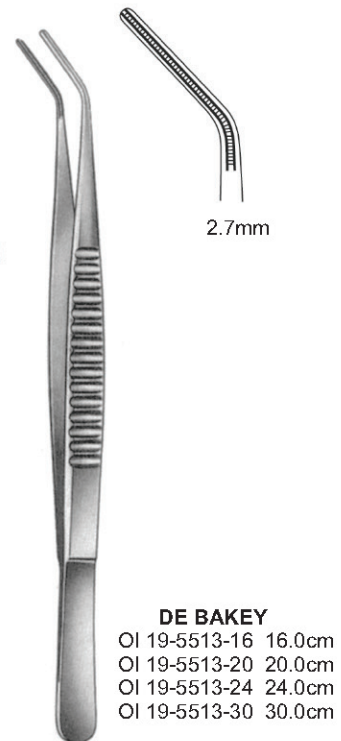

1.2 mm

OI 19-5503-15 15.0cm
 OI 19-5503-18 18.0cm
 OI 19-5503-24 24.0cm

DEBAKEY-GERALD

1.0mm

OI 19-5504-18
 18.0cm

DEBAKEY-CUSHING

1.0mm

OI 19-5505-15 15.0cm
 OI 19-5505-19 19.0cm
 OI 19-5505-24 24.0cm

DEBAKEY-DIETRICH

1.5mm

OI 19-5506-15
 OI 19-5506-19
 OI 19-5506-24

1.0mm

OI 19-5507-15 15.0cm
 OI 19-5507-19 19.0cm
 OI 19-5507-24 24.0cm

DEBAKEY-LIGHT

Also available in titanium

Also available in titanium

MINI-GLOVER

OI 19-5514-03 3.5cm OI 19-5515-03
 OI 19-5514-04 4.5cm OI 19-5515-04

OI 19-5516-03 3.5cm OI 19-5517-03

GLOVER
OI 19-5518-05
5.0cm

GLOVER (DELICATE)

OI 19-5519-05 5.0cm OI 19-5519-06 6.8cm OI 19-5519-08 8.5cm
 OI 19-5520-05 4.6cm OI 19-5520-06 6.4cm OI 19-5520-08 7.8cm