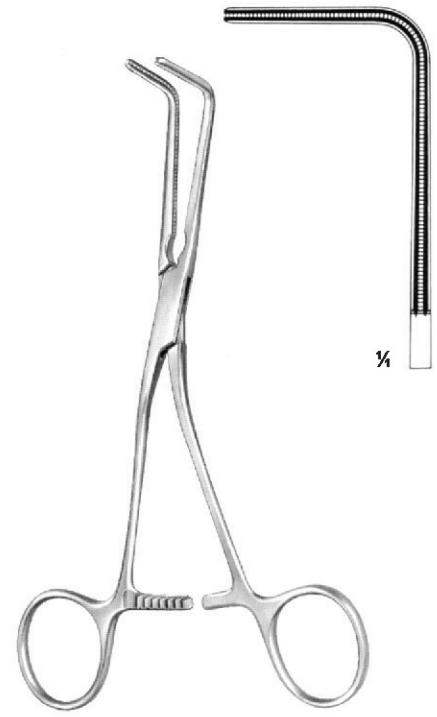

Dardik
 OI 19-5760-19
 19.5 cm/7 3/4"

ATRAUMA

HUSFELDT
 OI 19-5761-17
 17.5 cm/6 7/8"

HUSFELDT
 OI 19-5762-18
 18 cm/7 1/8"

HUSFELDT
 OI 19-5763-17
 17 cm/6 3/4"

OI 19-5764-17
17 cm/6 3/4"
Vascular Measuring Device