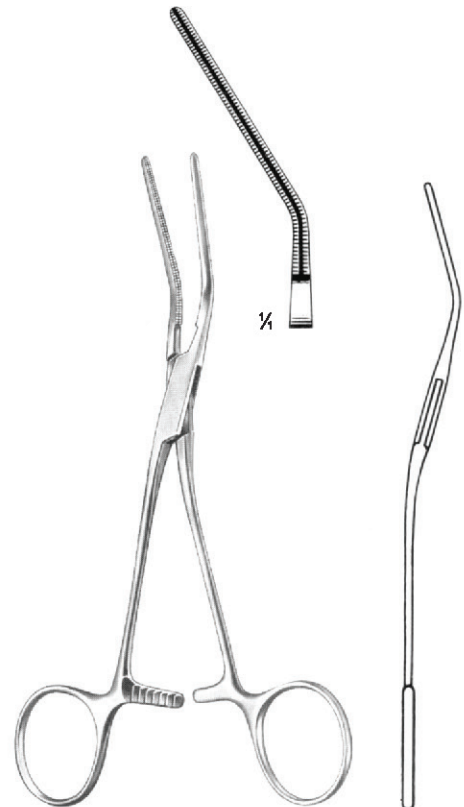

OI 19-5818-14
 14.5 cm/5 3/4"

OI 19-5819-14
 14.5 cm/5 3/4"

COOLEY
 OI 19-5820-14
 14 cm/5 1/2"

1/2

COOLEY
 OI 19-5821-14
 14 cm/5 1/2"

1/4

COOLEY
 OI 19-5822-14
 14.5 cm/5 3/4"

1/4

ATRAUMA

COOLEY
OI 19-5823-22 22 cm/8 3/4"
OI 19-5823-25 25 cm/12"
Liac Clamp

COOLEY
OI 19-5824-17
17 cm/6 3/4"

COOLEY
OI 19-5825-20
20 cm/7 7/8"
Carotid Clamps

ATRAUMA

COOLEY
Ol 19-5826-17
17 cm/6 3/4"

COOLEY
Ol 19-5827-16
16 cm/6 1/4"

COOLEY
Ol 19-5828-14
14 cm/5 1/2"

COOLEY
Ol 19-5829-16
16 cm/6 1/4"

COOLEY
Ol 19-5830-16
16.5 cm/6 1/2"

ATRAUMA

COOLEY
OI 19-5831-17
17 cm/6 3/4"

COOLEY
OI 19-5832-17
17 cm/6 3/4"

COOLEY
OI 19-5833-17
17.5 cm/6 7/8"