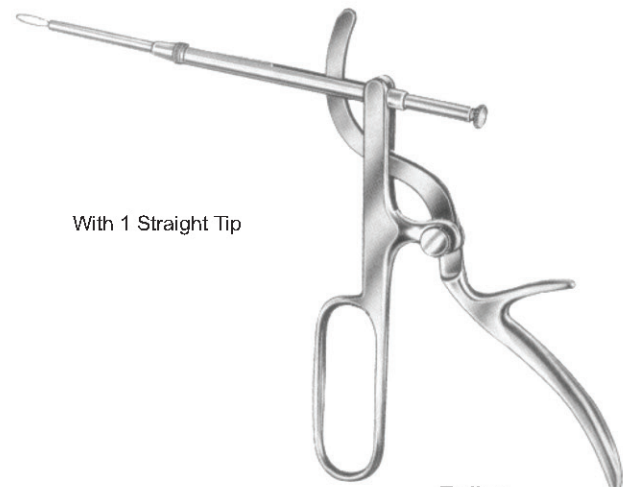

**WILSON**  
 OI 20-6197-19  
 19.0cm

**BIRKETT**  
 19.0cm

OI 20-6196-01 OI 20-6196-02 OI 20-6196-03

**MOLLISON**  
 OI 20-6198-01 18.0cm (with horizontal opening)  
 OI 20-6198-02 18.0cm (with vertical opening)

**Eves**  
 OI 20-6199-28  
 28 cm/11"

**Eves**  
 OI 20-6200-28  
 28 cm/11"

**Bruenings**  
 OI 20-6201-28  
 28 cm/11"

OI 20-6202-40 40mm    OI 20-6203-03 0.3mm Ø  
 OI 20-6202-50 50mm

With 1 Straight Tip