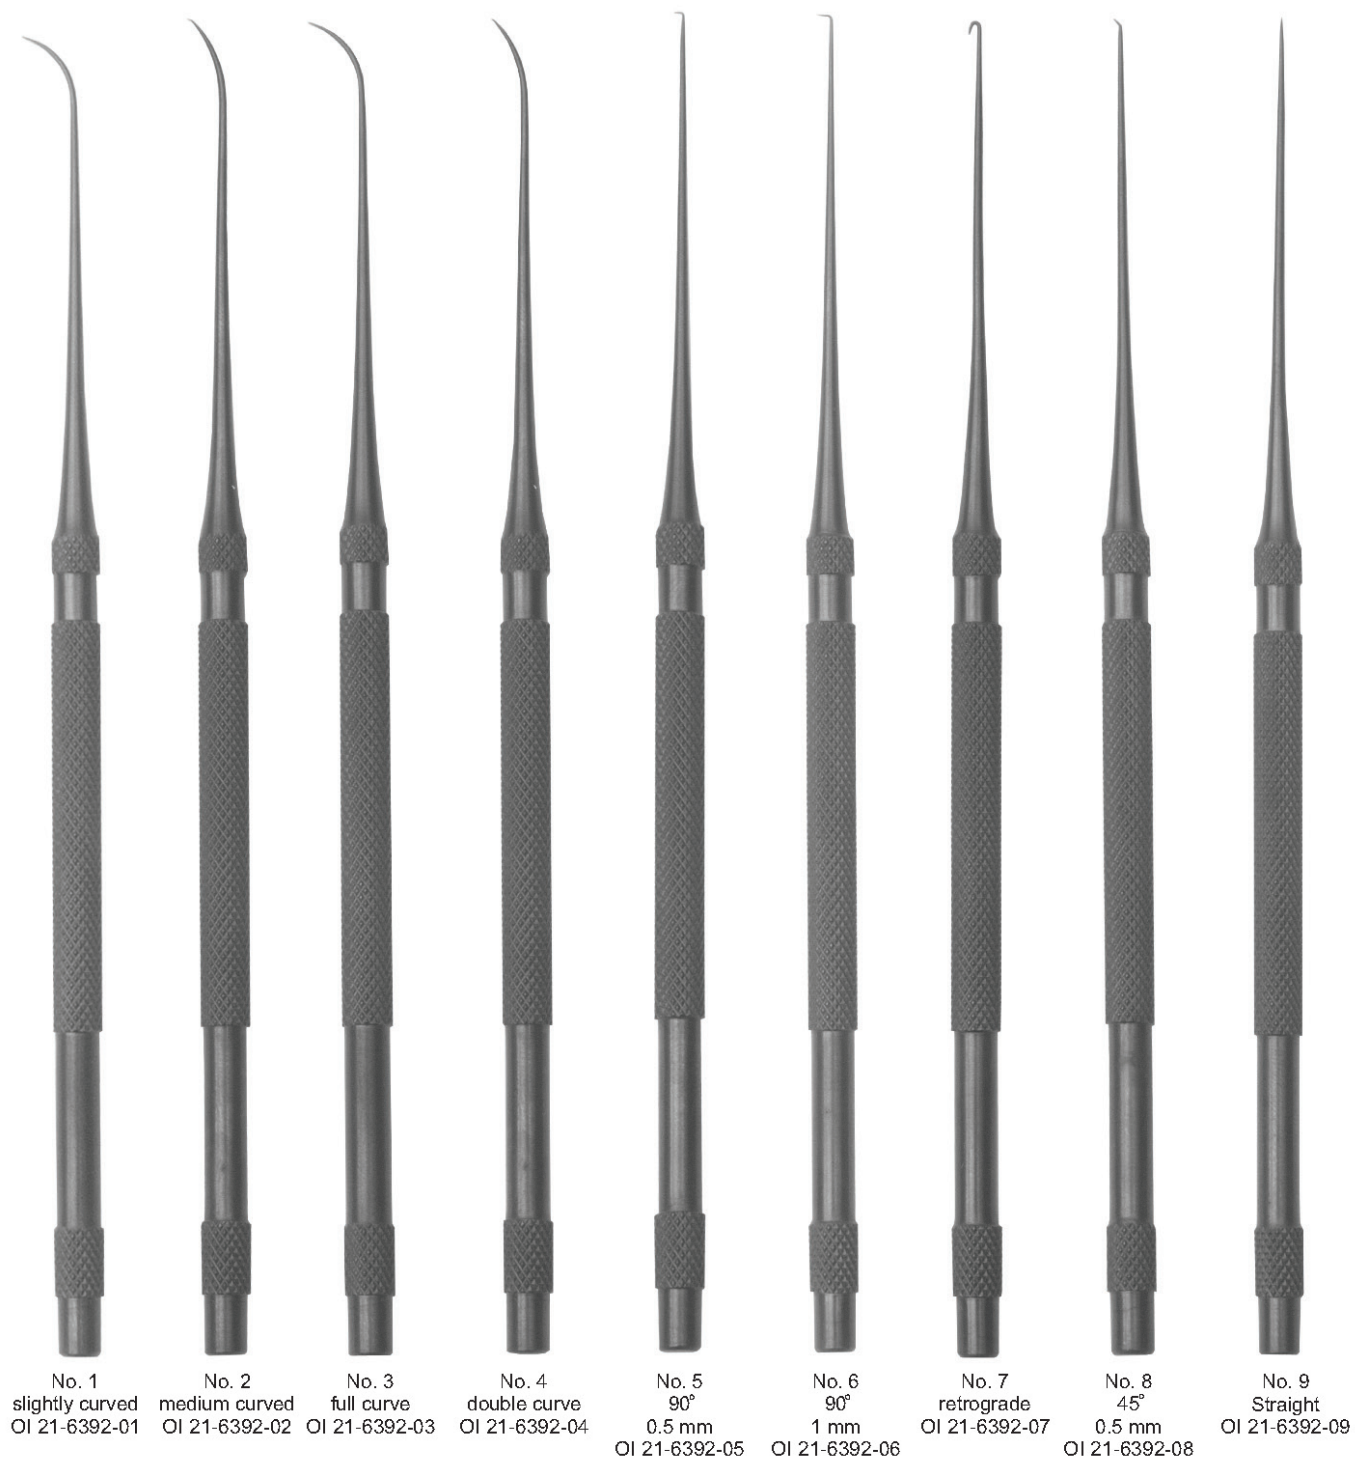

**GREVEN**  
 OI 21-6387-01

**SCHUKNECHT**  
 OI 21-6388-01

**FULLER**  
OI 21-6389-01

**HOUSE-DIETER**  
OI 21-6390-01 left cutting  
OI 21-6390-02 right cutting

**HOUSE-DIETER**  
OI 21-6391-01 down cutting  
OI 21-6391-02 up cutting

**Cawthorne Stape Hook (Black Finish)**  
 16.5cm / 6 1/2"  
 OI 21-6392-10 (set of 9)

Messer

**Schuknecht**  
 OI 21-6393-01

**Schuknecht**  
 OI 21-6394-02

**Schuknecht**  
 OI 21-6395-01

Knives

**Wullstein**  
 OI 21-6396-01