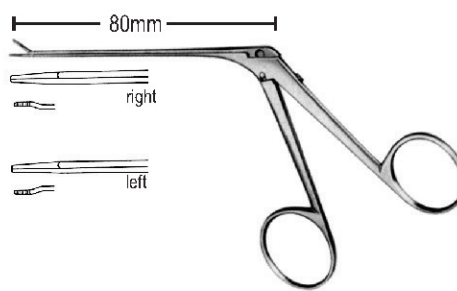

OI 21-6378-04  
4.0 x 0.8mm  
left

OI 21-6379-01  
4.0 x 1.5mm  
straight

OI 21-6379-02  
4.0 x 1.5mm  
curved up

OI 21-6379-03  
4.0 x 1.5mm  
right

OI 21-6379-04  
4.0 x 1.5mm  
left

**Henckel**  
 crocodile, scoop blades  
 OI 21-6380-02

**Cawthorne**  
 micro crocodile scissor, 5 mm blade  
 OI 21-6381-01 Straight  
 OI 21-6381-02 Curved  
 OI 21-6381-03 Angled

**Hartmann**  
 crocodile, 7 mm serrated jaws  
 OI 21-6382-02

**Hartmann**  
 micro crocodile, 3 mm serrated jaws  
 OI 21-6383-02

**Hough**  
 medium micro crocodile  
 5 mm serrated jaws  
 OI 21-6384-01 Straight  
 OI 21-6384-02 Angled

**McGEE**  
 OI 21-6385-01 0.8 X 3.5mm  
 OI 21-6385-02 0.8 X 6.0mm

**JUERS**  
 OI 21-6386-01 right  
 OI 21-6386-02 left