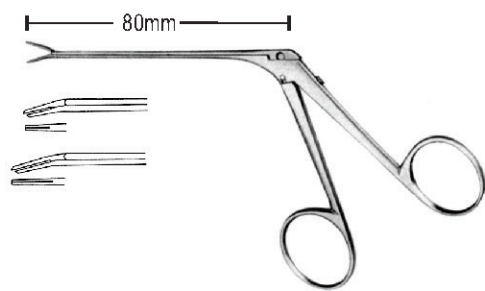

OI 21-6378-04  
4.0 x 0.8mm  
left

OI 21-6379-01  
4.0 x 1.5mm  
straight

OI 21-6379-02  
4.0 x 1.5mm  
curved up

OI 21-6379-03  
4.0 x 1.5mm  
right

OI 21-6379-04  
4.0 x 1.5mm  
left

**Henckel**  
 crocodile, scoop blades  
 OI 21-6380-02

**Cawthorne**  
 micro crocodile scissor, 5 mm blade  
 OI 21-6381-01 Straight  
 OI 21-6381-02 Curved  
 OI 21-6381-03 Angled

**Hartmann**  
 crocodile, 7 mm serrated jaws  
 OI 21-6382-02

**Hartmann**  
 micro crocodile, 3 mm serrated jaws  
 OI 21-6383-02

**Hough**  
 medium micro crocodile  
 5 mm serrated jaws  
 OI 21-6384-01 Straight  
 OI 21-6384-02 Angled

**McGEE**  
 OI 21-6385-01 0.8 X 3.5mm  
 OI 21-6385-02 0.8 X 6.0mm

**JUERS**  
 OI 21-6386-01 right  
 OI 21-6386-02 left