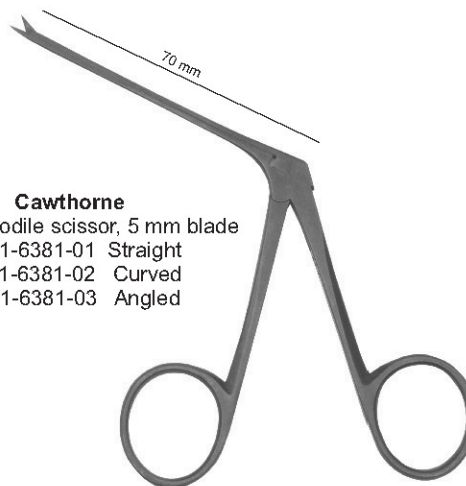

OI 21-6378-04  
4.0 x 0.8mm  
left

OI 21-6379-01  
4.0 x 1.5mm  
straight

OI 21-6379-02  
4.0 x 1.5mm  
curved up

OI 21-6379-03  
4.0 x 1.5mm  
right

OI 21-6379-04  
4.0 x 1.5mm  
left

**Henckel**  
 crocodile, scoop blades  
 OI 21-6380-02

**Cawthorne**  
 micro crocodile scissor, 5 mm blade  
 OI 21-6381-01 Straight  
 OI 21-6381-02 Curved  
 OI 21-6381-03 Angled

**Hartmann**  
 crocodile, 7 mm serrated jaws  
 OI 21-6382-02

**Hartmann**  
 micro crocodile, 3 mm serrated jaws  
 OI 21-6383-02