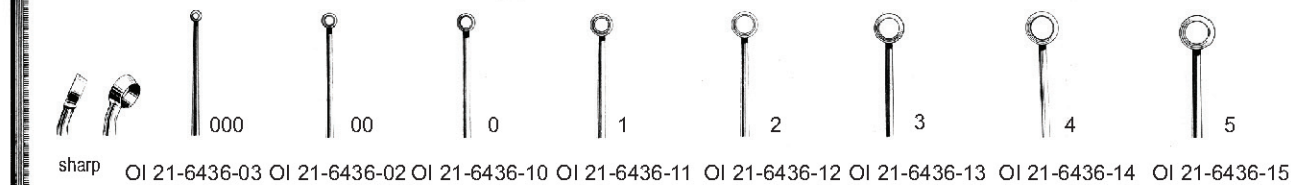

**Negus Aspiration**  
 OI 21-6431-18  
 21 cm / 8 1/4"

**Jobson Horne Probe**  
 one side serrated  
 one side ring  
 OI 21-6432-17  
 17.5 cm / 7"

**BUCK**  
16.5cm

**BUCK**  
16.5cm

Width of Bite

**Citelli**  
 OI 21-6437-20 2.0 mm  
 OI 21-6437-30 3.0 mm