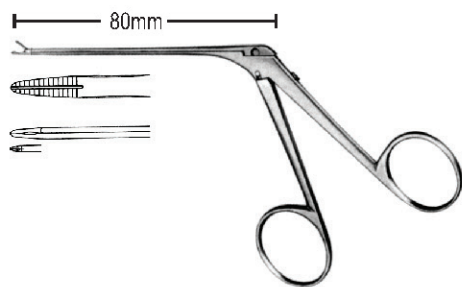

**Cawthorne**  
 micro crocodile scissor, 5 mm blade  
 OI 21-6381-01 Straight  
 OI 21-6381-02 Curved  
 OI 21-6381-03 Angled

**Hartmann**  
 crocodile, 7 mm serrated jaws  
 OI 21-6382-02

**Hartmann**  
 micro crocodile, 3 mm serrated jaws  
 OI 21-6383-02

**Hough**  
 medium micro crocodile  
 5 mm serrated jaws  
 OI 21-6384-01 Straight  
 OI 21-6384-02 Angled

**McGEE**  
 OI 21-6385-01 0.8 X 3.5mm  
 OI 21-6385-02 0.8 X 6.0mm

**JUERS**  
 OI 21-6386-01 right  
 OI 21-6386-02 left

**GREVEN**  
 OI 21-6387-01

**SCHUKNECHT**  
 OI 21-6388-01

**FULLER**  
OI 21-6389-01

**HOUSE-DIETER**  
OI 21-6390-01 left cutting  
OI 21-6390-02 right cutting

**HOUSE-DIETER**  
OI 21-6391-01 down cutting  
OI 21-6391-02 up cutting