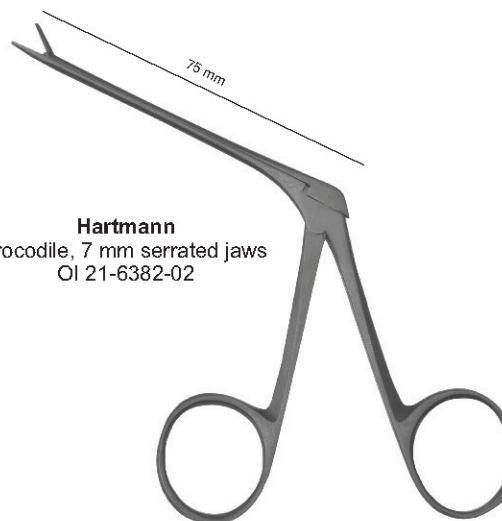

OI 21-6378-04  
4.0 x 0.8mm  
left

OI 21-6379-01  
4.0 x 1.5mm  
straight

OI 21-6379-02  
4.0 x 1.5mm  
curved up

OI 21-6379-03  
4.0 x 1.5mm  
right

OI 21-6379-04  
4.0 x 1.5mm  
left

**Henckel**  
 crocodile, scoop blades  
 OI 21-6380-02

**Cawthorne**  
 micro crocodile scissor, 5 mm blade  
 OI 21-6381-01 Straight  
 OI 21-6381-02 Curved  
 OI 21-6381-03 Angled

**Hartmann**  
 crocodile, 7 mm serrated jaws  
 OI 21-6382-02

**Hartmann**  
 micro crocodile, 3 mm serrated jaws  
 OI 21-6383-02