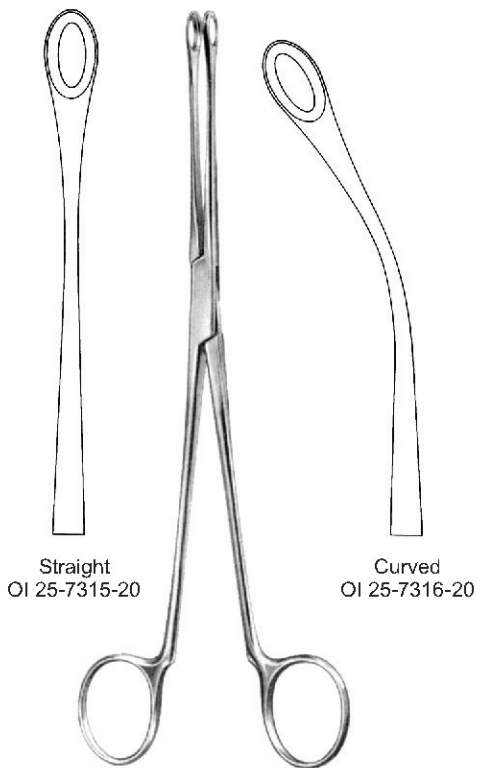

OI 25-7308-20
20 cm/8"

Randall

OI 25-7309-01
19 cm/7½"

OI 25-7309-02
19 cm/7½"

Randall

Fig. 4 OI 25-7310-04 22 cm/8¾"
 Fig. 3 OI 25-7310-03 22 cm/8¾"
 Fig. 2 OI 25-7310-02 22 cm/8¾"
 Fig. 1 OI 25-7310-01 23 cm/9"

Fig. 1
OI 25-7311-01
22 cm/8 3/4"

Fig. 2
OI 25-7311-02
23 cm/9"

Set of 2 pieces

Fig. 1
OI 25-7312-01
22 cm/8 3/4"

Fig. 2
OI 25-7312-02
23 cm/9"

Set of 2 pieces

Gall duct and
cystic forceps

Desjardins
OI 25-7313-21
21 cm/8 1/4"

Nissen
OI 25-7314-21
21.5 cm/8 1/2"

Straight
OI 25-7315-20

Curved
OI 25-7316-20

Blake
20 cm/8"

Straight
OI 25-7317-20

Mayo-Blake
20 cm/8"

Curved
OI 25-7318-20

Mayo-Blake
20 cm/8"