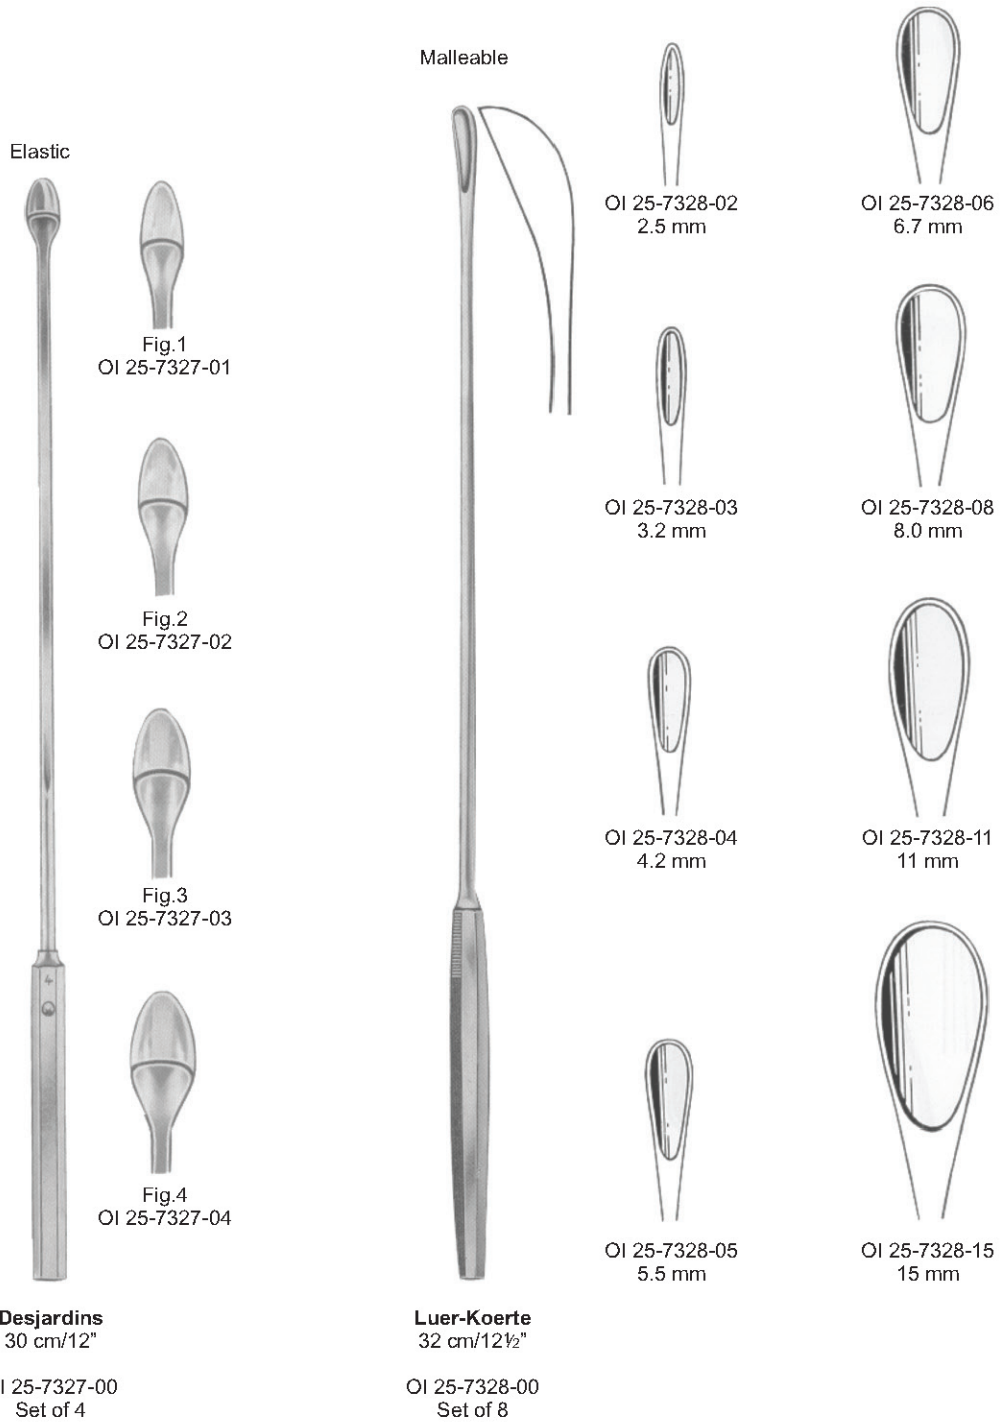

Desjardins
30 cm/12"
OI 25-7327-00
Set of 4

Luer-Koerte
32 cm/12½"
OI 25-7328-00
Set of 8

OI 25-7328-02
2.5 mm

OI 25-7328-06
6.7 mm

OI 25-7328-03
3.2 mm

OI 25-7328-08
8.0 mm

OI 25-7328-04
4.2 mm

OI 25-7328-11
11 mm

OI 25-7328-05
5.5 mm

OI 25-7328-15
15 mm