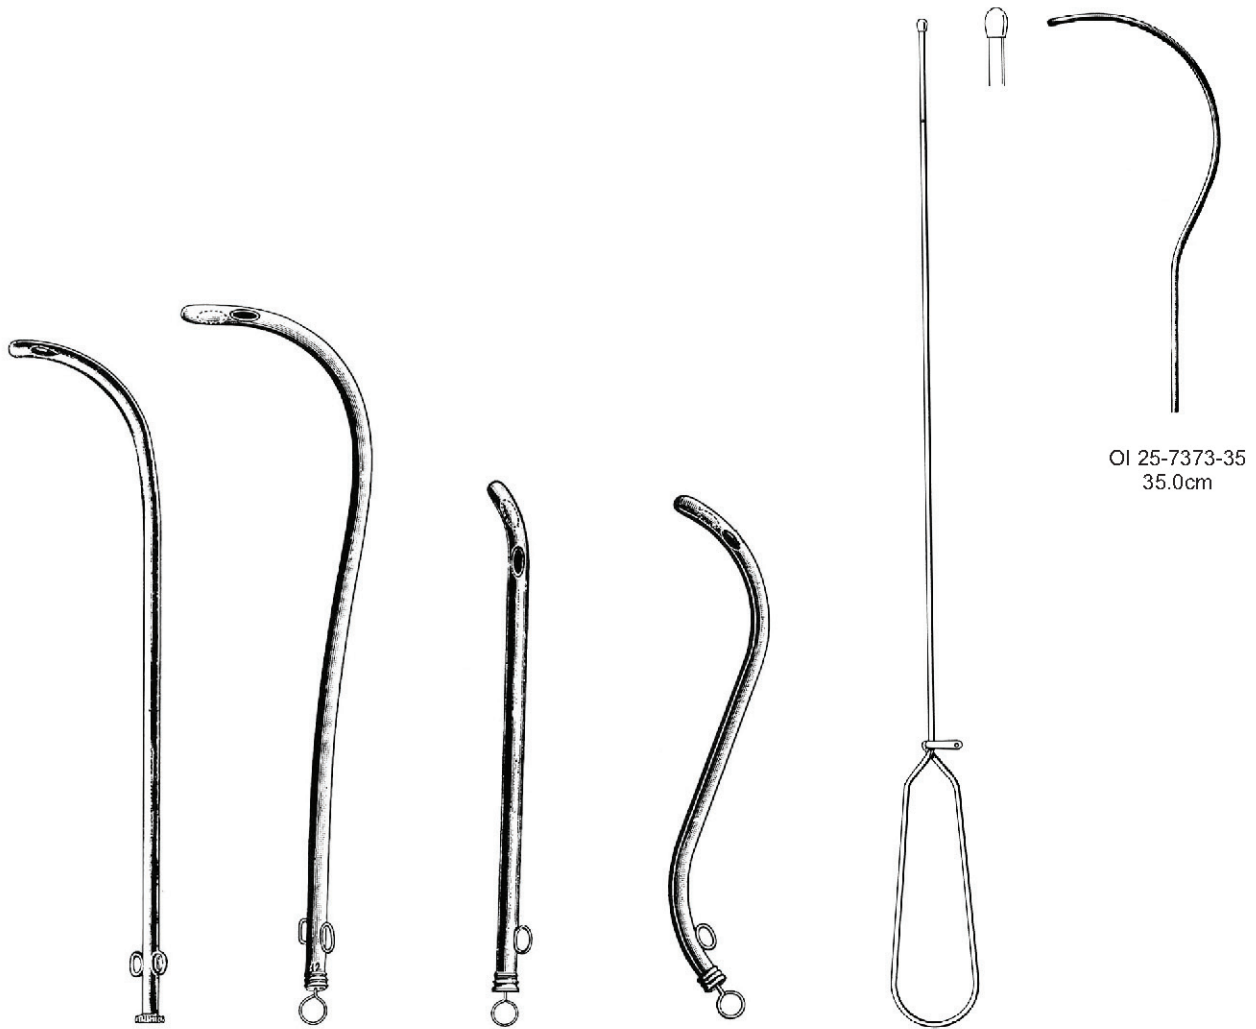

CHILD
OI 25-7362-00

KEY
OI 25-7363-00

TEALE
OI 25-7364-00

MILLIN
OI 25-7365-00

CORD HOOK
OI 25-7366-16
16.0cm

GUTTMANN
OI 25-7367-26
26.0cm

OI 25-7373-35
 35.0cm

OI 25-7372-39
 39.0cm